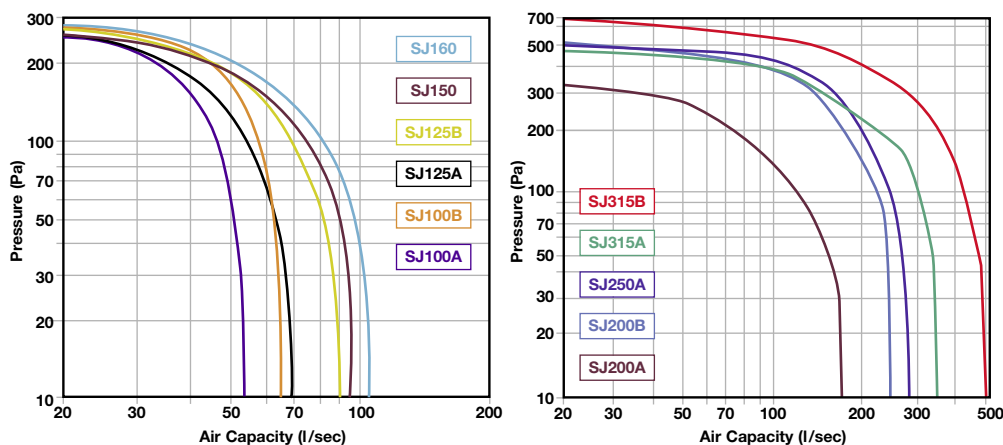

Air Performance Data

Elta Fans Limited (Applied Technologies)

17 Barnes Wallis Road, Segensworth East Industrial Estate, Fareham, Hampshire, PO15 5ST England.

Tel: +44 (0) 1489 566500 Fax: +44 (0) 1489 566555

E-mail: mailbox@eltafans.co.uk

Visit: www.eltafans.com

Elta Fans Limited (Building Services)

46 Third Avenue, Pensnett Trading Estate, Kingswinford, West Midlands, DY6 7US England.

Tel: +44 (0) 1384 275800 Fax: +44 (0) 1384 275810