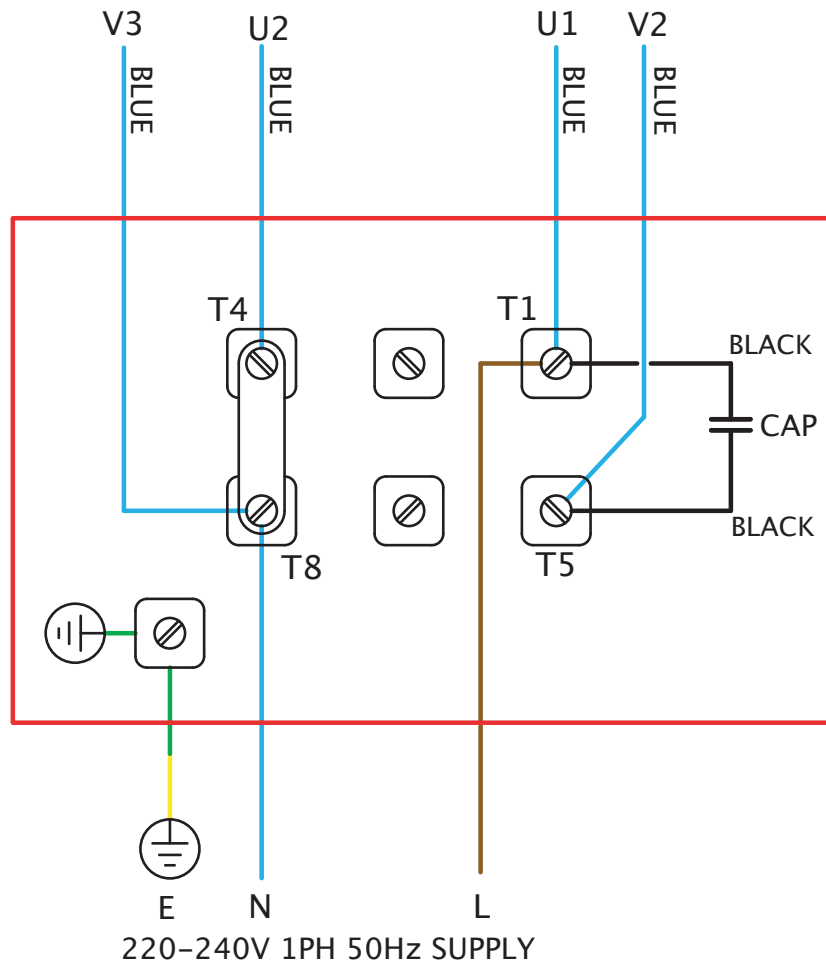

Wiring Diagrams

BIFURCATED 220V-240V SINGLE PHASE

Wiring Diagrams

BIFURCATED 380V-440V THREE PHASE

FIXED SPEED
STAR CONNECTION