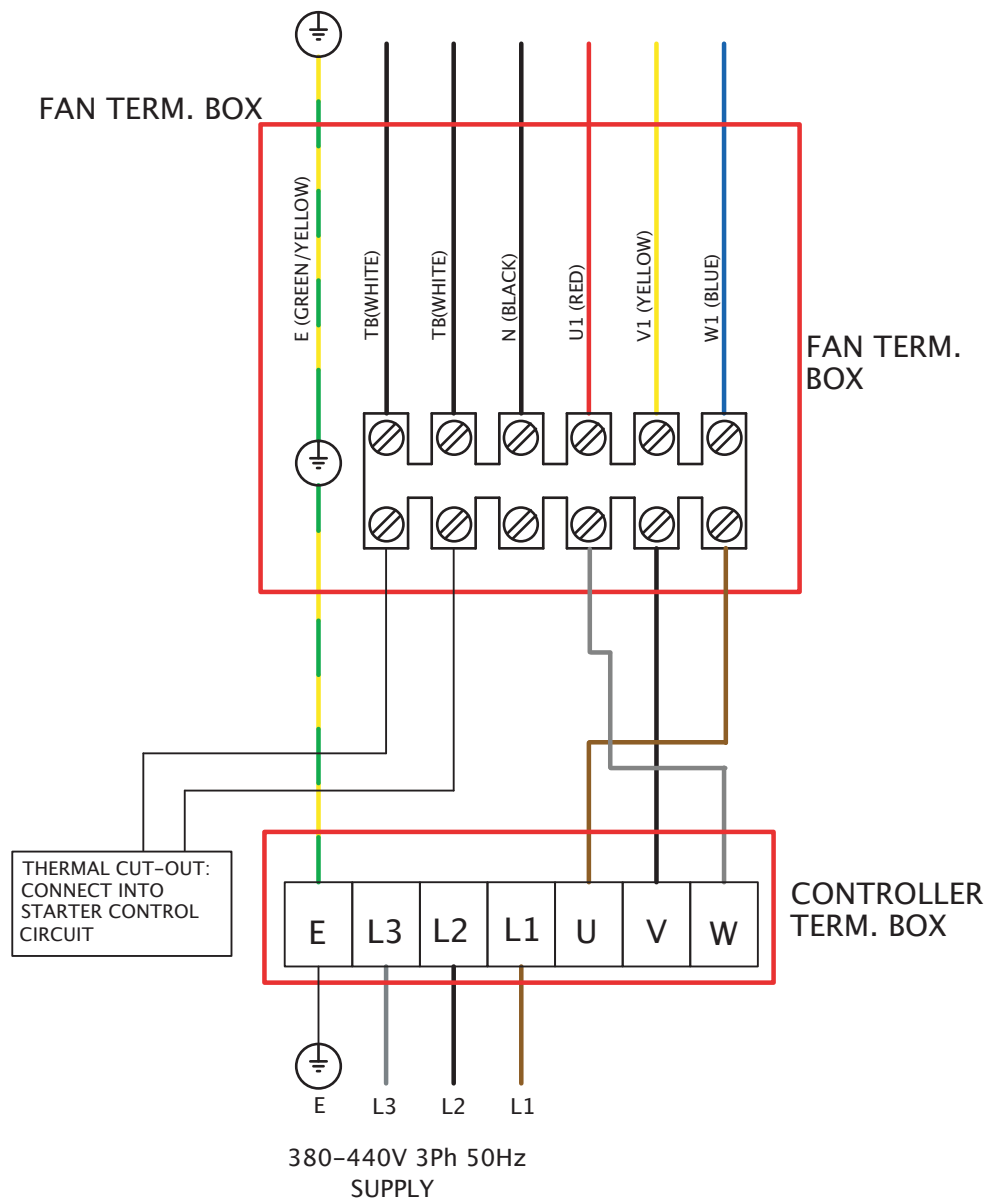

Wiring Diagrams

COMPACT CM 220V-240V SINGLE PHASE

FIXED SPEED CONNECTION

Wiring Diagrams

COMPACT CM 380V-440V THREE PHASE C/W TC

VARIABLE SPEED CONNECTION
CONTROLLER TYPE: 149-TC3**

Wiring Diagrams

COMPACT CM 380V-440V THREE PHASE

FIXED SPEED CONNECTION

Wiring Diagrams

COMPACT CM 220V-240V SINGLE PHASE CW TC

VARIABLE SPEED CONNECTION
 CONTROLLER TYPES: 149-TC12
 149-TC14
 149-TC18
 149-TC110

Wiring Diagrams

COMPACT CM 220V-240V SINGLE PHASE CW EL31TK / EL61TK

VARIABLE SPEED CONNECTION
 CONTROLLER TYPES: 149-EL31TK
 149-EL61TK