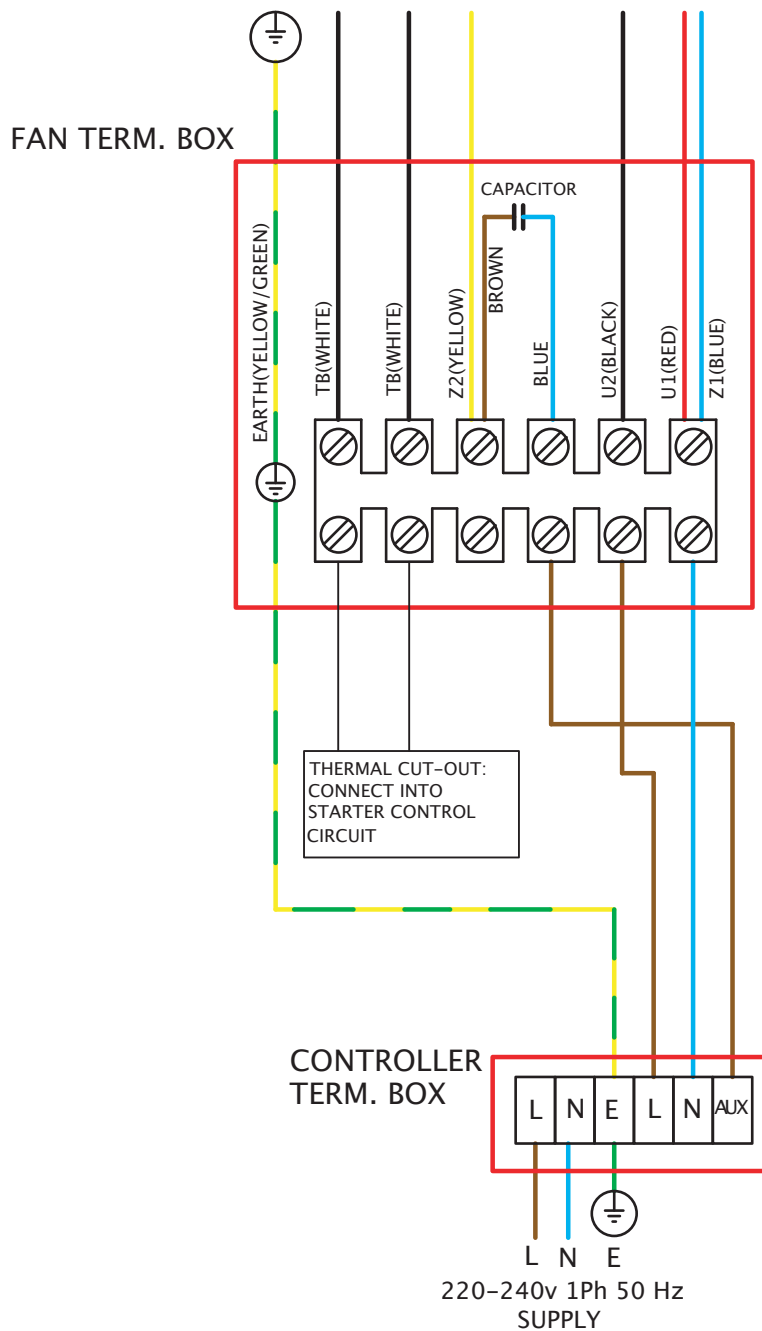

Wiring Diagrams

COMPACT CM 220V-240V SINGLE PHASE

FIXED SPEED CONNECTION

Wiring Diagrams

COMPACT CM 380V-440V THREE PHASE C/W TC

VARIABLE SPEED CONNECTION
CONTROLLER TYPE: 149-TC3**

Wiring Diagrams

COMPACT CM 380V-440V THREE PHASE

FIXED SPEED CONNECTION

Wiring Diagrams

COMPACT CM 220V-240V SINGLE PHASE CW TC

VARIABLE SPEED CONNECTION
 CONTROLLER TYPES: 149-TC12
 149-TC14
 149-TC18
 149-TC110

Wiring Diagrams

COMPACT CM 220V-240V SINGLE PHASE CW EL31TK / EL61TK

VARIABLE SPEED CONNECTION
 CONTROLLER TYPES: 149-EL31TK
 149-EL61TK