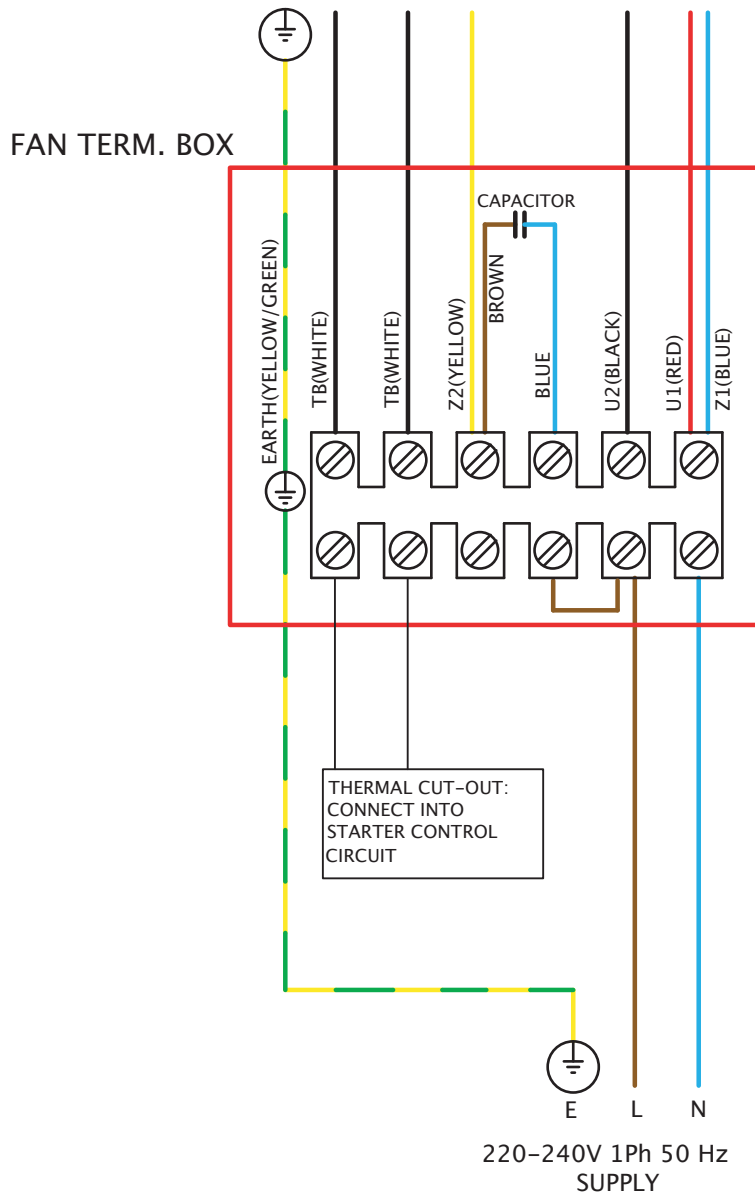

Wiring Diagrams

COMPACT CM 220V-240V SINGLE PHASE

FIXED SPEED CONNECTION

Wiring Diagrams

COMPACT CM 380V-440V THREE PHASE C/W TC

VARIABLE SPEED CONNECTION
CONTROLLER TYPE: 149-TC3**

Wiring Diagrams

COMPACT CM 380V-440V THREE PHASE

FIXED SPEED CONNECTION

Wiring Diagrams

COMPACT CM 220V-240V SINGLE PHASE CW TC

VARIABLE SPEED CONNECTION
 CONTROLLER TYPES: 149-TC12
 149-TC14
 149-TC18
 149-TC110

Wiring Diagrams

COMPACT CM 220V-240V SINGLE PHASE CW EL31TK / EL61TK

VARIABLE SPEED CONNECTION
 CONTROLLER TYPES: 149-EL31TK
 149-EL61TK