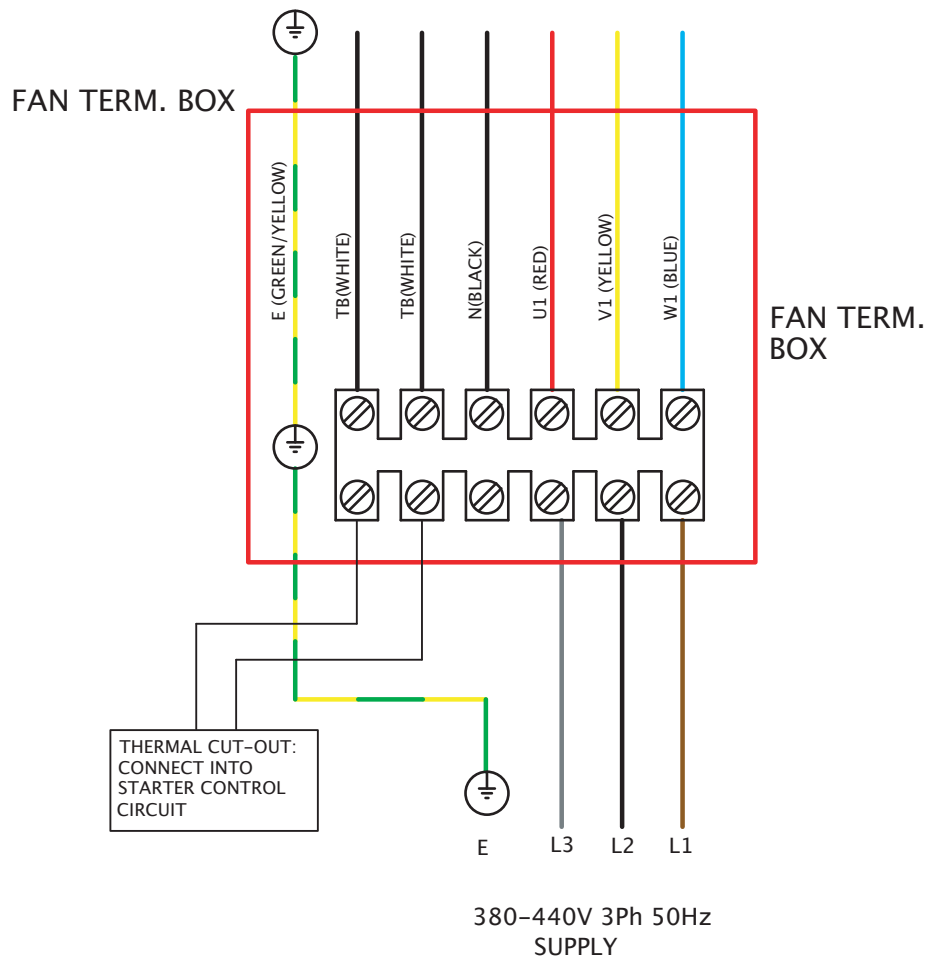

Wiring Diagrams

COMPACT CM 220V-240V SINGLE PHASE

FIXED SPEED CONNECTION

Wiring Diagrams

COMPACT CM 380V-440V THREE PHASE C/W TC

VARIABLE SPEED CONNECTION
CONTROLLER TYPE: 149-TC3**

Wiring Diagrams

COMPACT CM 380V-440V THREE PHASE

FIXED SPEED CONNECTION

Wiring Diagrams

COMPACT CM 220V-240V SINGLE PHASE CW TC

VARIABLE SPEED CONNECTION
 CONTROLLER TYPES: 149-TC12
 149-TC14
 149-TC18
 149-TC110

Wiring Diagrams

COMPACT CM 220V-240V SINGLE PHASE CW EL31TK / EL61TK

VARIABLE SPEED CONNECTION
 CONTROLLER TYPES: 149-EL31TK
 149-EL61TK