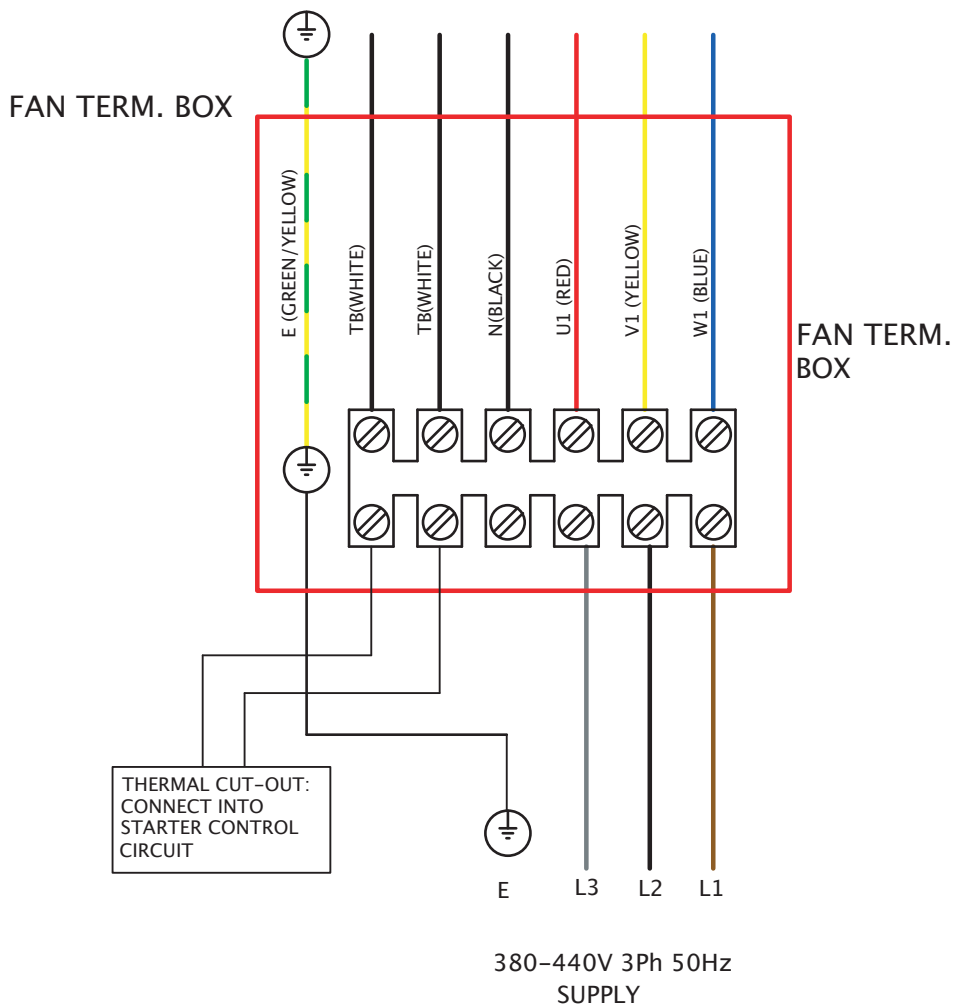

Wiring Diagrams

COMPACT CP 220V-240V SINGLE PHASE

FIXED SPEED CONNECTION

Wiring Diagrams

COMPACT CP 380V-440V THREE PHASE C/W TC

VARIABLE SPEED CONNECTION
CONTROLLER TYPE: 149-TC3**

Wiring Diagrams

COMPACT CP 380V-440V THREE PHASE

FIXED SPEED CONNECTION

Wiring Diagrams

COMPACT CP 220V-240V SINGLE PHASE C/W TC

VARIABLE SPEED CONNECTION
 CONTROLLER TYPES: 149-TC12
 149-TC14
 149-TC18
 149-TC110

Wiring Diagrams

COMPACT CP 220V-240V SINGLE PHASE C/W EL31TK / EL61TK

VARIABLE SPEED CONNECTION
 CONTROLLER TYPES: 149-EL31TK
 149-EL61TK