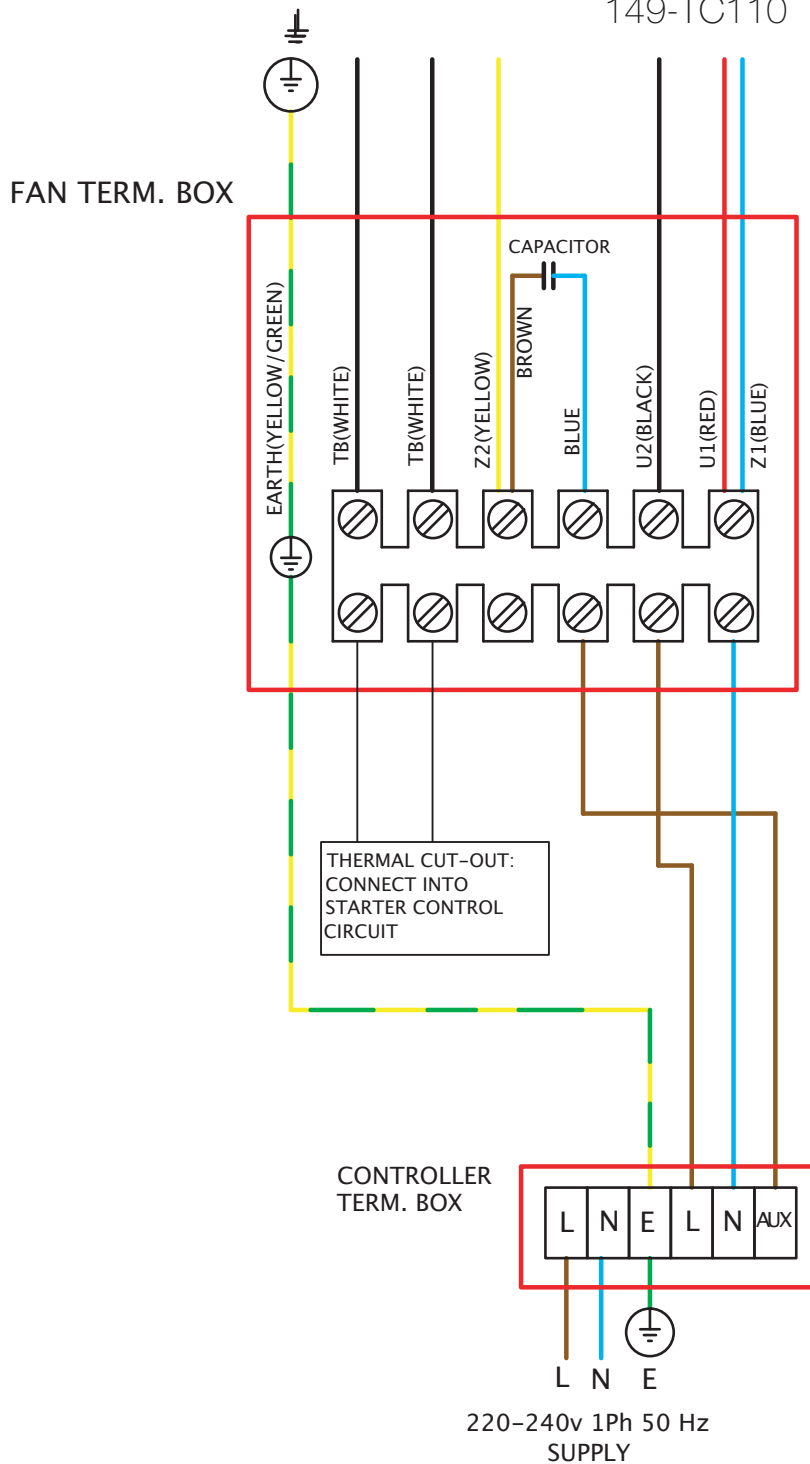

Wiring Diagrams

COMPACT CP 220V-240V SINGLE PHASE

FIXED SPEED CONNECTION

Wiring Diagrams

COMPACT CP 380V-440V THREE PHASE C/W TC

VARIABLE SPEED CONNECTION
CONTROLLER TYPE: 149-TC3**

Wiring Diagrams

COMPACT CP 380V-440V THREE PHASE

FIXED SPEED CONNECTION

Wiring Diagrams

COMPACT CP 220V-240V SINGLE PHASE C/W TC

VARIABLE SPEED CONNECTION
 CONTROLLER TYPES: 149-TC12
 149-TC14
 149-TC18
 149-TC110

Wiring Diagrams

COMPACT CP 220V-240V SINGLE PHASE C/W EL31TK / EL61TK

VARIABLE SPEED CONNECTION
 CONTROLLER TYPES: 149-EL31TK
 149-EL61TK