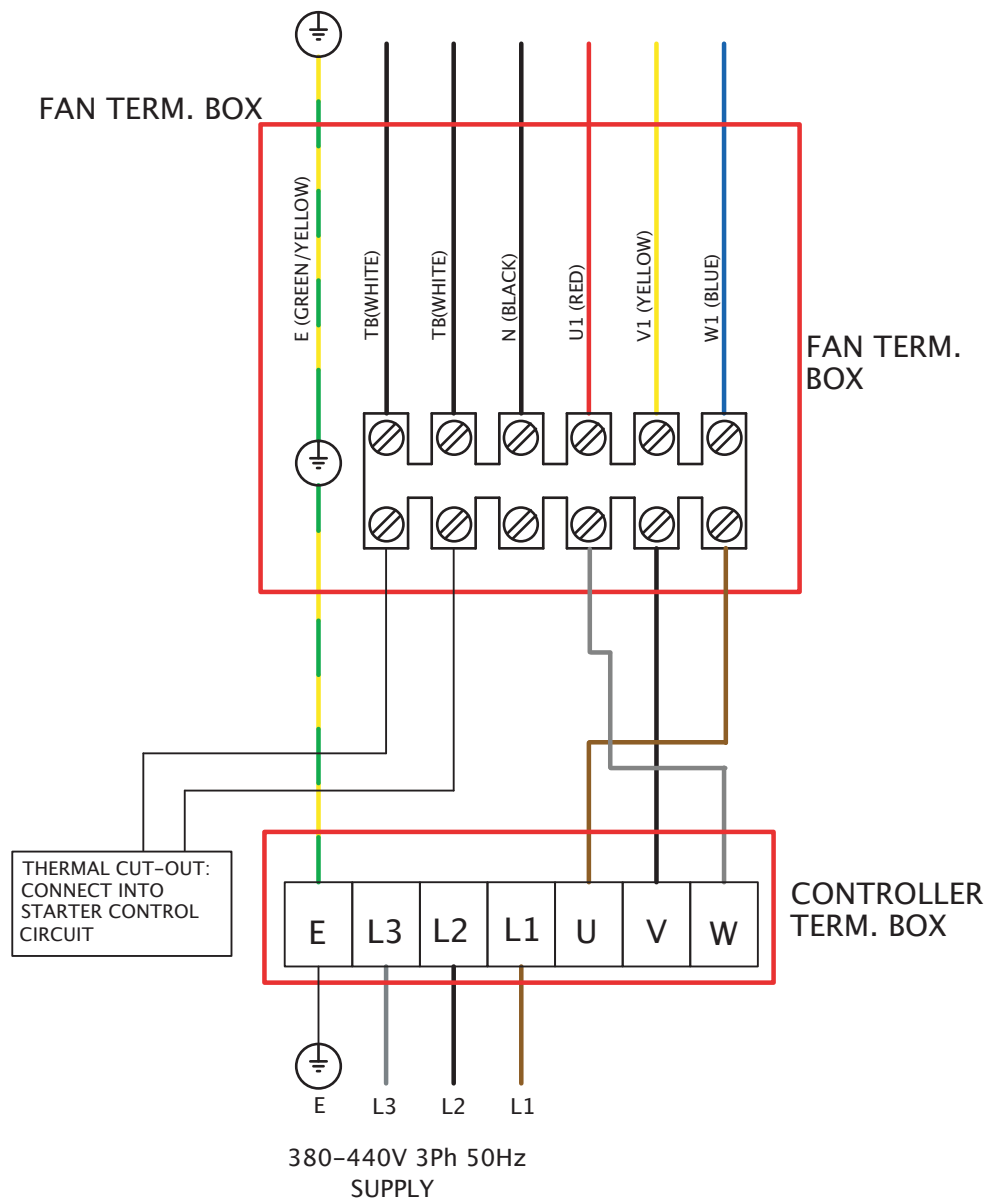

Wiring Diagrams

COMPACT CP 220V-240V SINGLE PHASE

FIXED SPEED CONNECTION

Wiring Diagrams

COMPACT CP 380V-440V THREE PHASE C/W TC

VARIABLE SPEED CONNECTION
CONTROLLER TYPE: 149-TC3**

Wiring Diagrams

COMPACT CP 380V-440V THREE PHASE

FIXED SPEED CONNECTION

Wiring Diagrams

COMPACT CP 220V-240V SINGLE PHASE C/W TC

VARIABLE SPEED CONNECTION
 CONTROLLER TYPES: 149-TC12
 149-TC14
 149-TC18
 149-TC110

Wiring Diagrams

COMPACT CP 220V-240V SINGLE PHASE C/W EL31TK / EL61TK

VARIABLE SPEED CONNECTION
 CONTROLLER TYPES: 149-EL31TK
 149-EL61TK