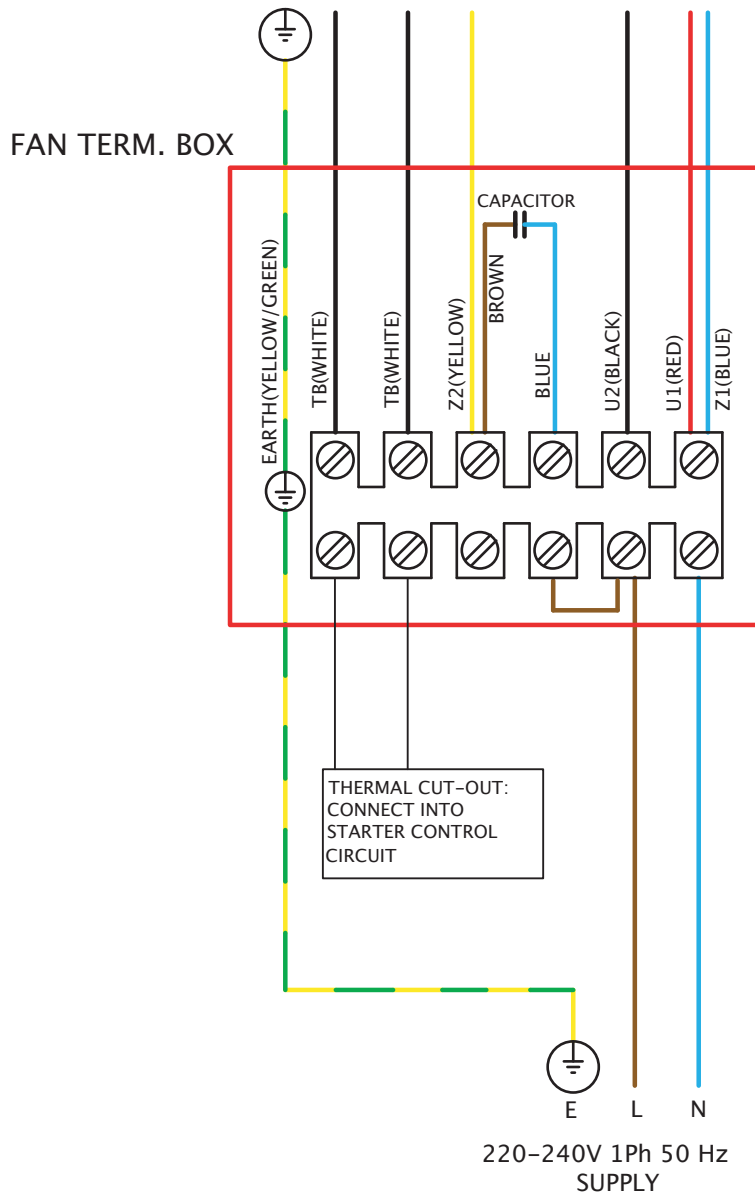

Wiring Diagrams

COMPACT CP 220V-240V SINGLE PHASE

FIXED SPEED CONNECTION

Wiring Diagrams

COMPACT CP 380V-440V THREE PHASE C/W TC

VARIABLE SPEED CONNECTION
CONTROLLER TYPE: 149-TC3**

Wiring Diagrams

COMPACT CP 380V-440V THREE PHASE

FIXED SPEED CONNECTION

Wiring Diagrams

COMPACT CP 220V-240V SINGLE PHASE C/W TC

VARIABLE SPEED CONNECTION
 CONTROLLER TYPES: 149-TC12
 149-TC14
 149-TC18
 149-TC110

Wiring Diagrams

COMPACT CP 220V-240V SINGLE PHASE C/W EL31TK / EL61TK

VARIABLE SPEED CONNECTION
 CONTROLLER TYPES: 149-EL31TK
 149-EL61TK