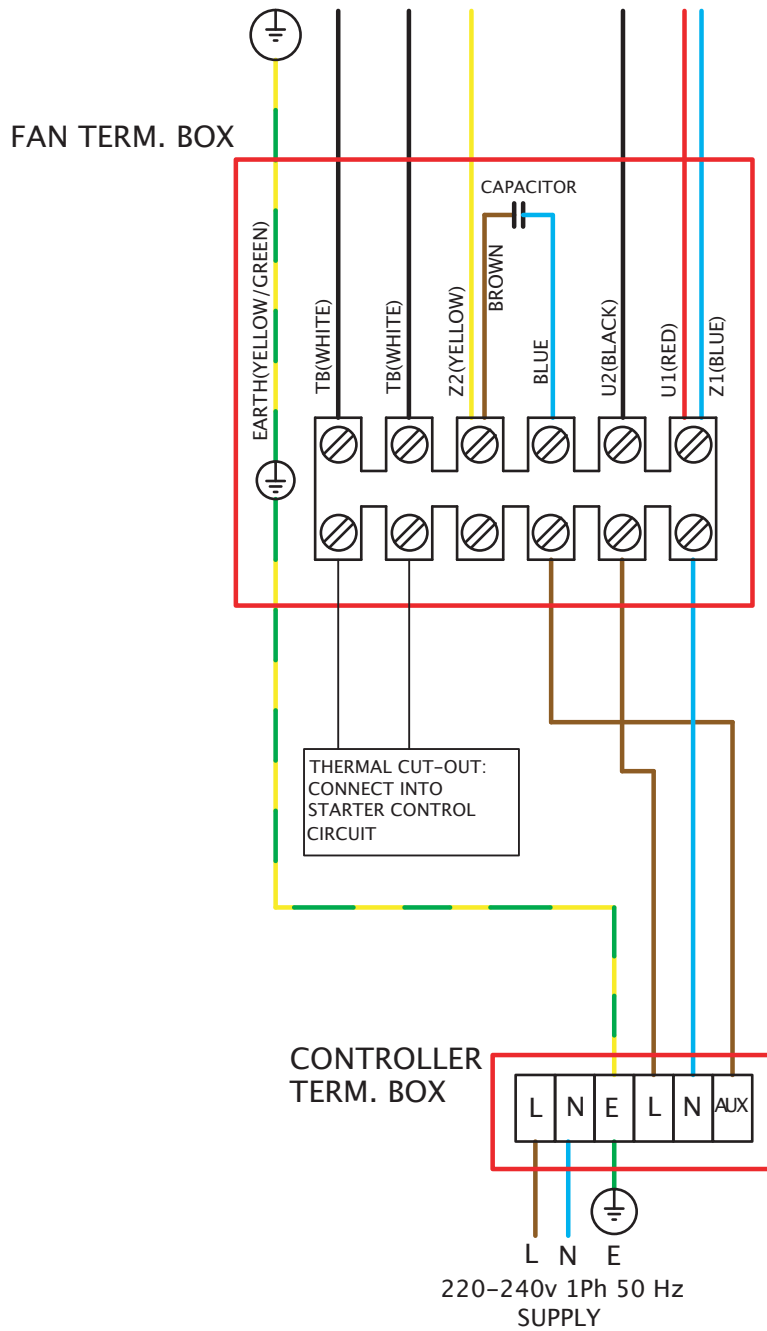

Wiring Diagrams

COMPACT CR 220V-240V SINGLE PHASE

FIXED SPEED CONNECTION

Wiring Diagrams

COMPACT CR 380V-440V THREE PHASE C/W TC

VARIABLE SPEED CONNECTION
CONTROLLER TYPE: 149-TC3**

Wiring Diagrams

COMPACT CR 380V-440V THREE PHASE

FIXED SPEED CONNECTION

Wiring Diagrams

COMPACT CR 220V-240V SINGLE PHASE CW TC

VARIABLE SPEED CONNECTION
 CONTROLLER TYPES: 149-TC12
 149-TC14
 149-TC18
 149-TC110

Wiring Diagrams

COMPACT CR 220V-240V SINGLE PHASE CW EL31TK / EL61TK

VARIABLE SPEED CONNECTION
 CONTROLLER TYPES: 149-EL31TK
 149-EL61TK