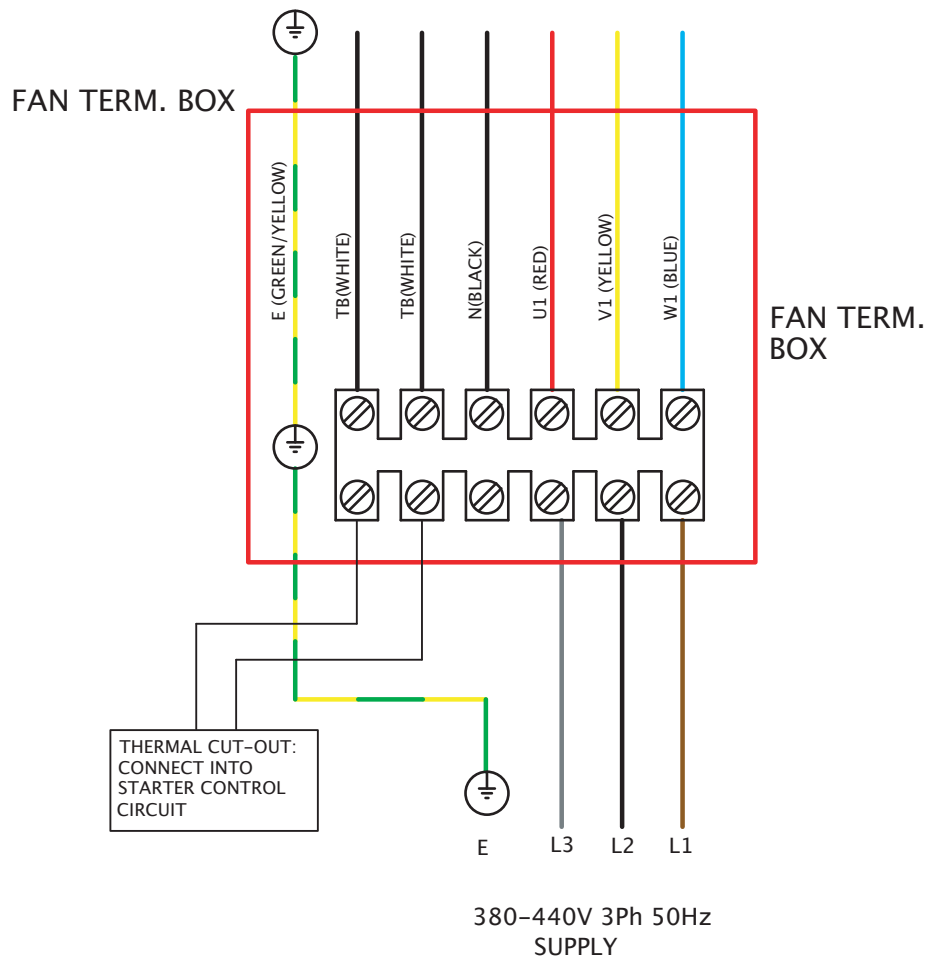

Wiring Diagrams

COMPACT CR 220V-240V SINGLE PHASE

FIXED SPEED CONNECTION

Wiring Diagrams

COMPACT CR 380V-440V THREE PHASE C/W TC

VARIABLE SPEED CONNECTION
CONTROLLER TYPE: 149-TC3**

Wiring Diagrams

COMPACT CR 380V-440V THREE PHASE

FIXED SPEED CONNECTION

Wiring Diagrams

COMPACT CR 220V-240V SINGLE PHASE CW TC

VARIABLE SPEED CONNECTION
 CONTROLLER TYPES: 149-TC12
 149-TC14
 149-TC18
 149-TC110

Wiring Diagrams

COMPACT CR 220V-240V SINGLE PHASE CW EL31TK / EL61TK

VARIABLE SPEED CONNECTION
 CONTROLLER TYPES: 149-EL31TK
 149-EL61TK