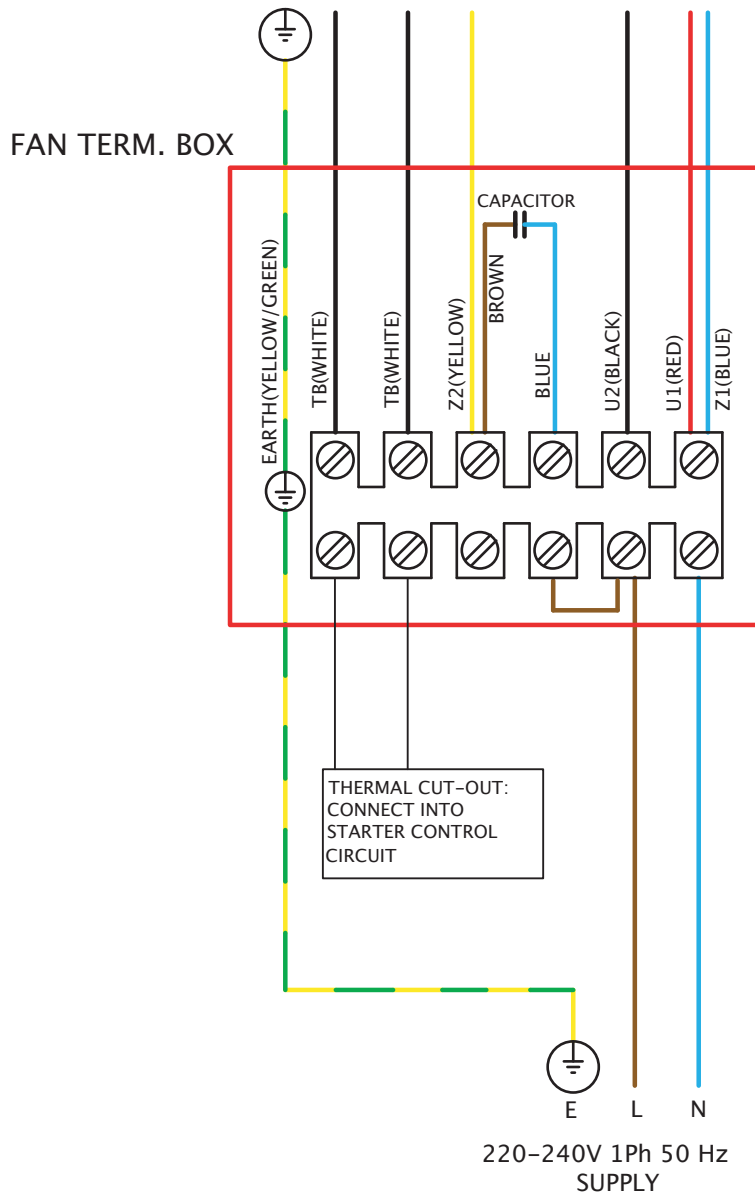

Wiring Diagrams

COMPACT CR 220V-240V SINGLE PHASE

FIXED SPEED CONNECTION

Wiring Diagrams

COMPACT CR 380V-440V THREE PHASE C/W TC

VARIABLE SPEED CONNECTION
CONTROLLER TYPE: 149-TC3**

Wiring Diagrams

COMPACT CR 380V-440V THREE PHASE

FIXED SPEED CONNECTION

Wiring Diagrams

COMPACT CR 220V-240V SINGLE PHASE CW TC

VARIABLE SPEED CONNECTION
 CONTROLLER TYPES: 149-TC12
 149-TC14
 149-TC18
 149-TC110

Wiring Diagrams

COMPACT CR 220V-240V SINGLE PHASE CW EL31TK / EL61TK

VARIABLE SPEED CONNECTION
 CONTROLLER TYPES: 149-EL31TK
 149-EL61TK