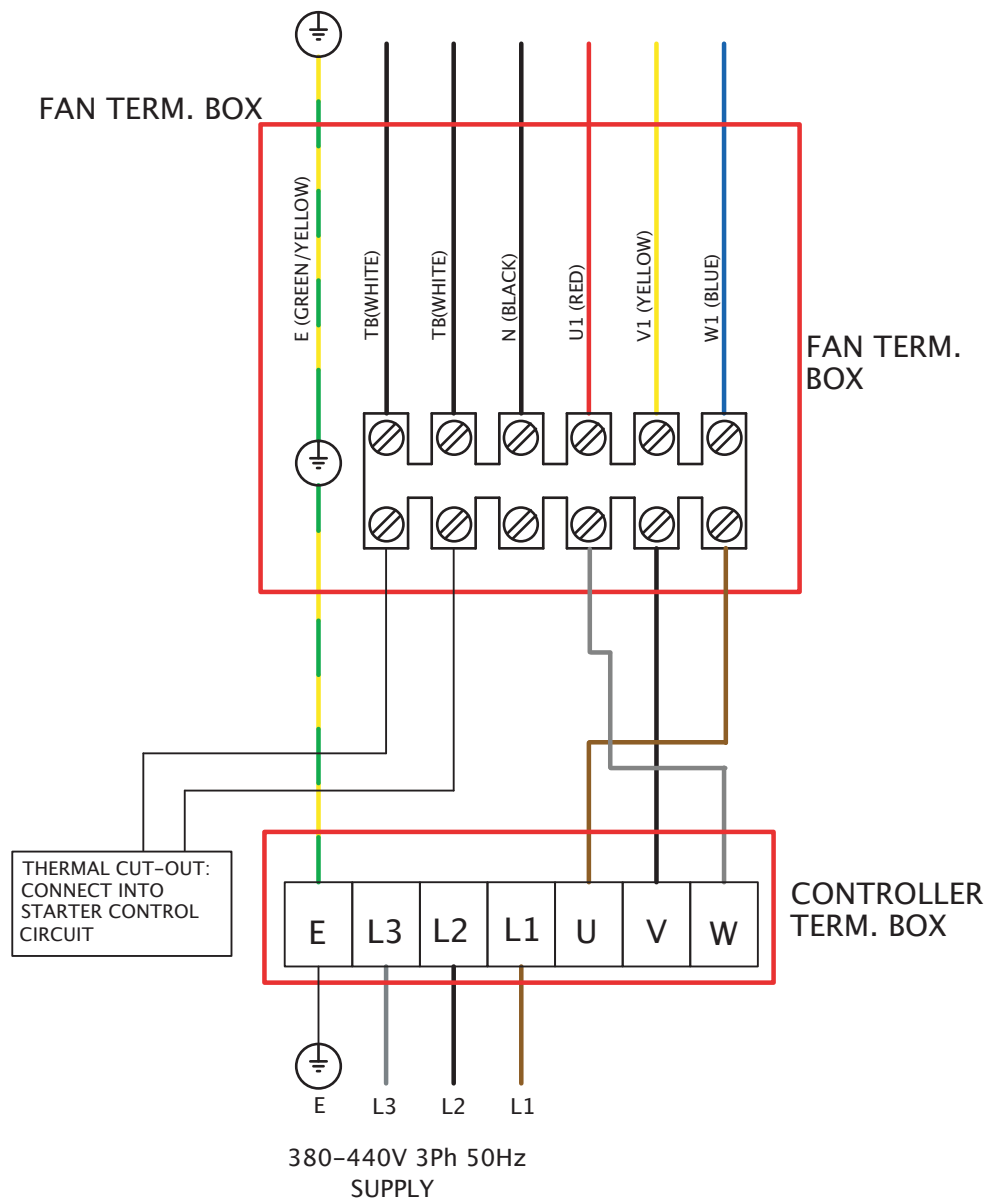

Wiring Diagrams

COMPACT CR 220V-240V SINGLE PHASE

FIXED SPEED CONNECTION

Wiring Diagrams

COMPACT CR 380V-440V THREE PHASE C/W TC

VARIABLE SPEED CONNECTION
CONTROLLER TYPE: 149-TC3**

Wiring Diagrams

COMPACT CR 380V-440V THREE PHASE

FIXED SPEED CONNECTION

Wiring Diagrams

COMPACT CR 220V-240V SINGLE PHASE CW TC

VARIABLE SPEED CONNECTION
 CONTROLLER TYPES: 149-TC12
 149-TC14
 149-TC18
 149-TC110

Wiring Diagrams

COMPACT CR 220V-240V SINGLE PHASE CW EL31TK / EL61TK

VARIABLE SPEED CONNECTION
 CONTROLLER TYPES: 149-EL31TK
 149-EL61TK