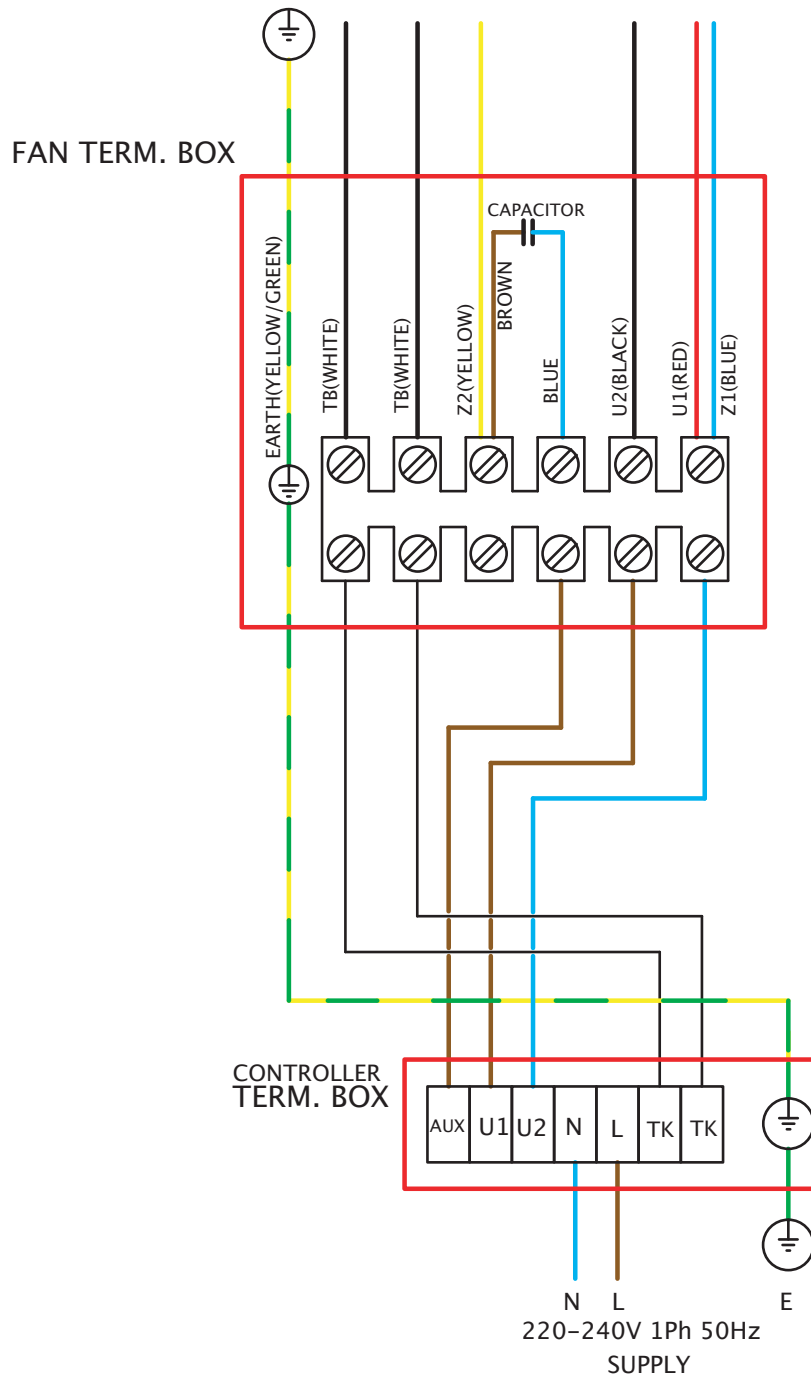

Wiring Diagrams

COMPACT SCDA 220V-240V SINGLE PHASE

FIXED SPEED CONNECTION

Wiring Diagrams

COMPACT SCDA 220V-240V SINGLE PHASE C/W EL31TK / EL61TK

VARIABLE SPEED CONNECTION
 CONTROLLER TYPES: 149-EL31T
 149-EL61T

Wiring Diagrams

COMPACT SCDA 220V-240V SINGLE PHASE C/W TC

VARIABLE SPEED CONNECTION
 CONTROLLER TYPES: 149-TC12
 149-TC14
 149-TC18
 149-TC110