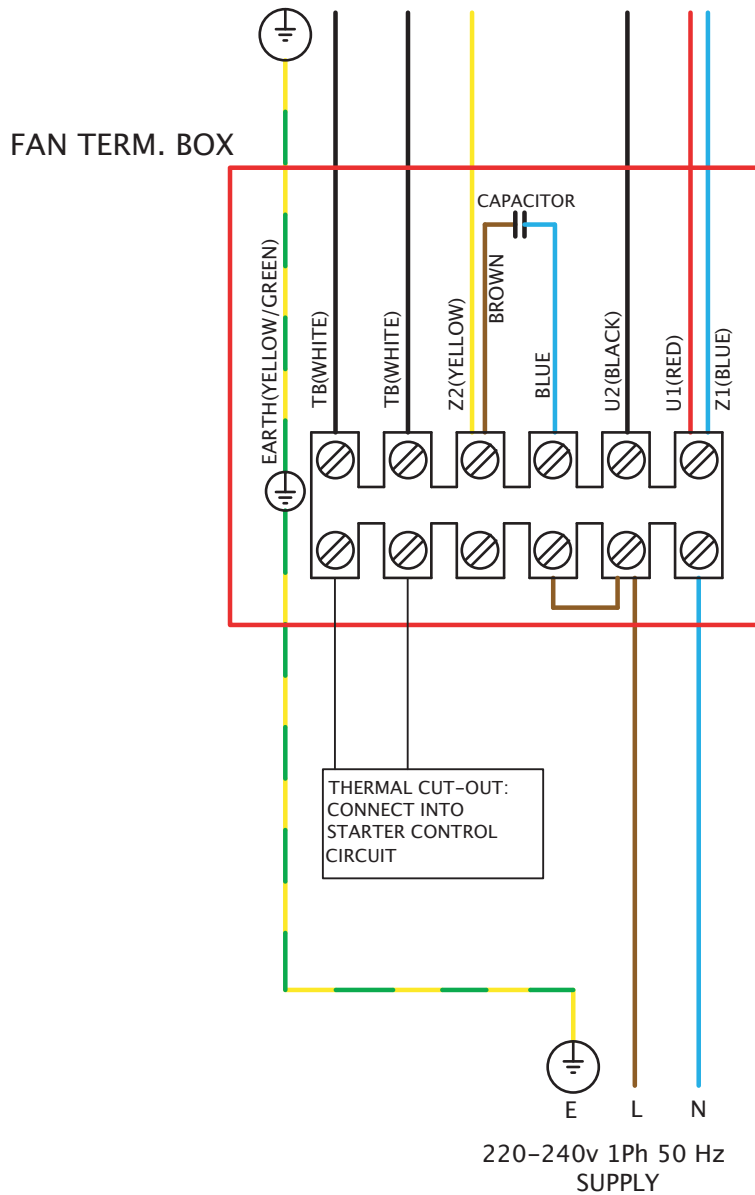

Wiring Diagrams

COMPACT SCDA 220V-240V SINGLE PHASE

FIXED SPEED CONNECTION

Wiring Diagrams

COMPACT SCDA 220V-240V SINGLE PHASE C/W EL31TK / EL61TK

VARIABLE SPEED CONNECTION
 CONTROLLER TYPES: 149-EL31T
 149-EL61T

Wiring Diagrams

COMPACT SCDA 220V-240V SINGLE PHASE C/W TC

VARIABLE SPEED CONNECTION
 CONTROLLER TYPES: 149-TC12
 149-TC14
 149-TC18
 149-TC110