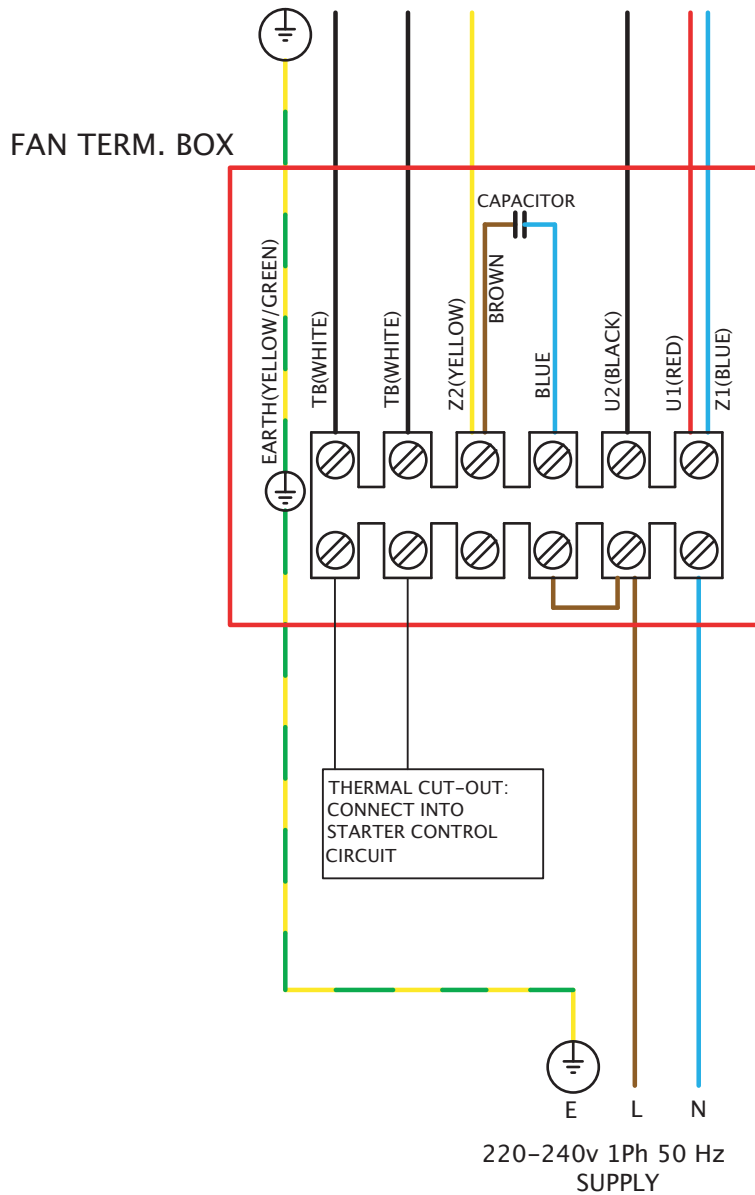

Wiring Diagrams

COMPACT SCPA 220V-240V SINGLE PHASE

FIXED SPEED CONNECTION

Wiring Diagrams

COMPACT SCPA 220V-240V SINGLE PHASE C/W EL31TK / EL61TK

VARIABLE SPEED CONNECTION
 CONTROLLER TYPES: 149-EL31T
 149-EL61T

Wiring Diagrams

COMPACT SCPA 220V-240V SINGLE PHASE C/W TC

VARIABLE SPEED CONNECTION
 CONTROLLER TYPES: 149-TC12
 149-TC14
 149-TC18
 149-TC110