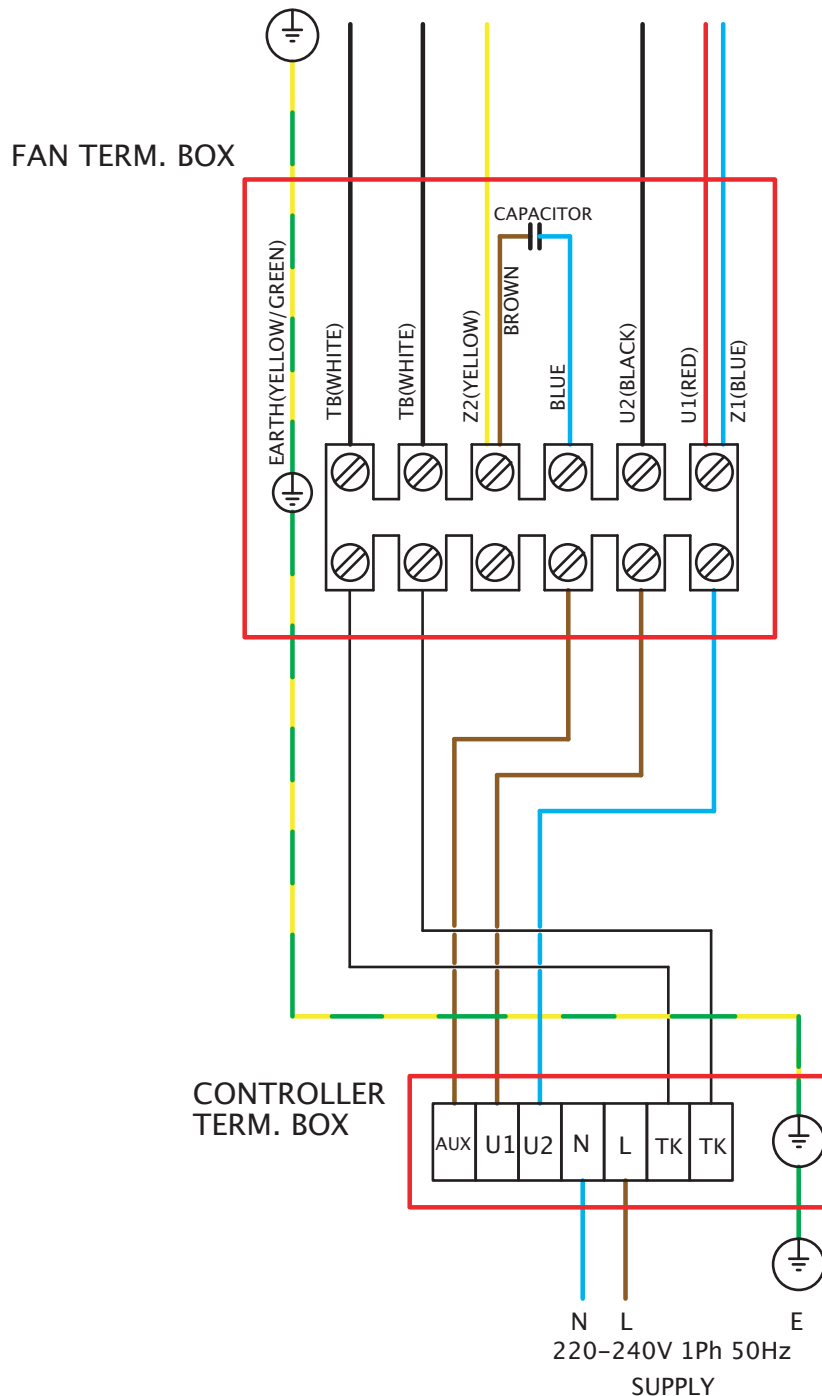

Wiring Diagrams

COMPACT SCPA 220V-240V SINGLE PHASE

FIXED SPEED CONNECTION

Wiring Diagrams

COMPACT SCPA 220V-240V SINGLE PHASE C/W EL31TK / EL61TK

VARIABLE SPEED CONNECTION
 CONTROLLER TYPES: 149-EL31T
 149-EL61T

Wiring Diagrams

COMPACT SCPA 220V-240V SINGLE PHASE C/W TC

VARIABLE SPEED CONNECTION
 CONTROLLER TYPES: 149-TC12
 149-TC14
 149-TC18
 149-TC110