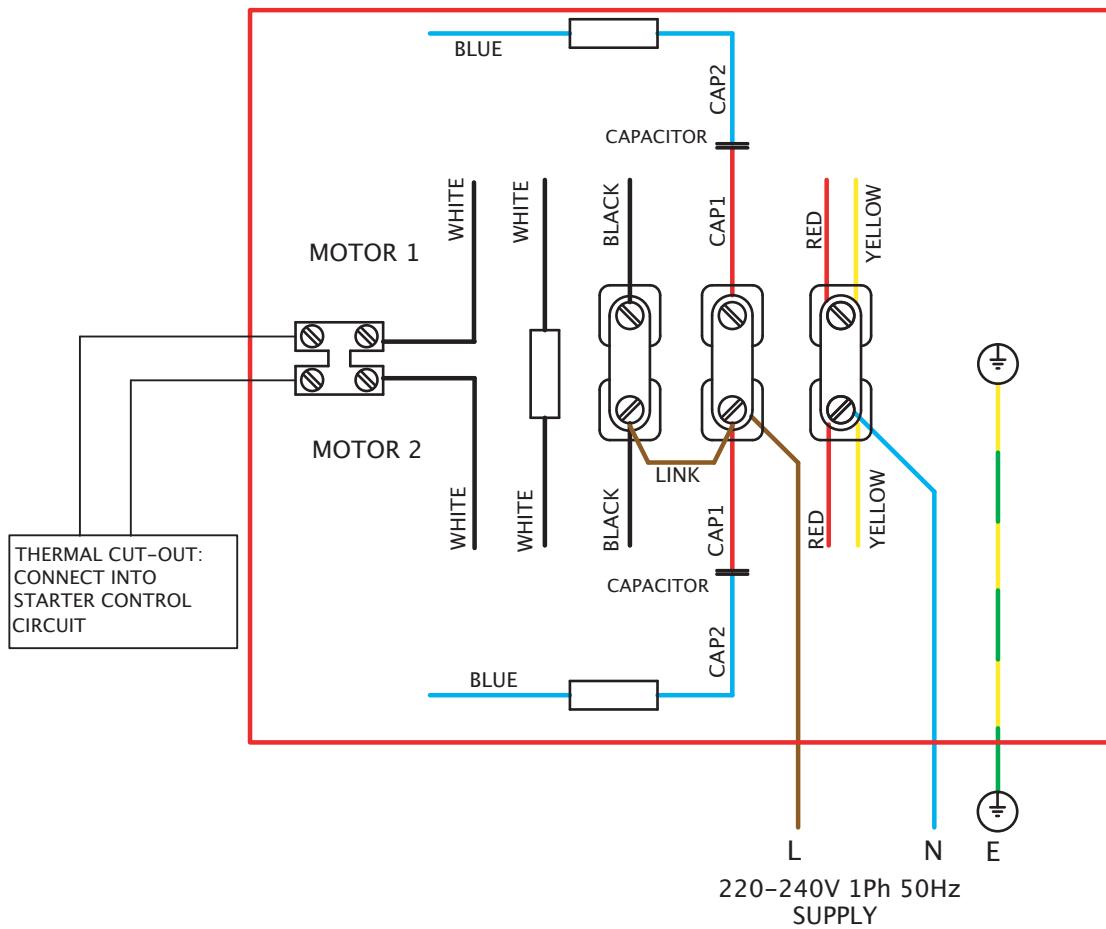

### VARIABLE SPEED CONNECTION CONTROLLER TYPE: 149-EL101

THIS IS A STANDARD WIRING DIAGRAM. IF THE MOTOR WIRING DIAGRAM DIFFERS FROM THE STANDARD, THE MOTOR WIRING DIAGRAM MUST TAKE PRECEDENCE

# Wiring Diagrams

### FIXED SPEED CONNECTION

CUSTOMER TO PROVIDE LINK BETWEEN BLACK AND CAP 1 ON MOTOR 2

THIS IS A STANDARD WIRING DIAGRAM. IF THE MOTOR WIRING DIAGRAM DIFFERS FROM THE STANDARD, THE MOTOR WIRING DIAGRAM MUST TAKE PRECEDENCE