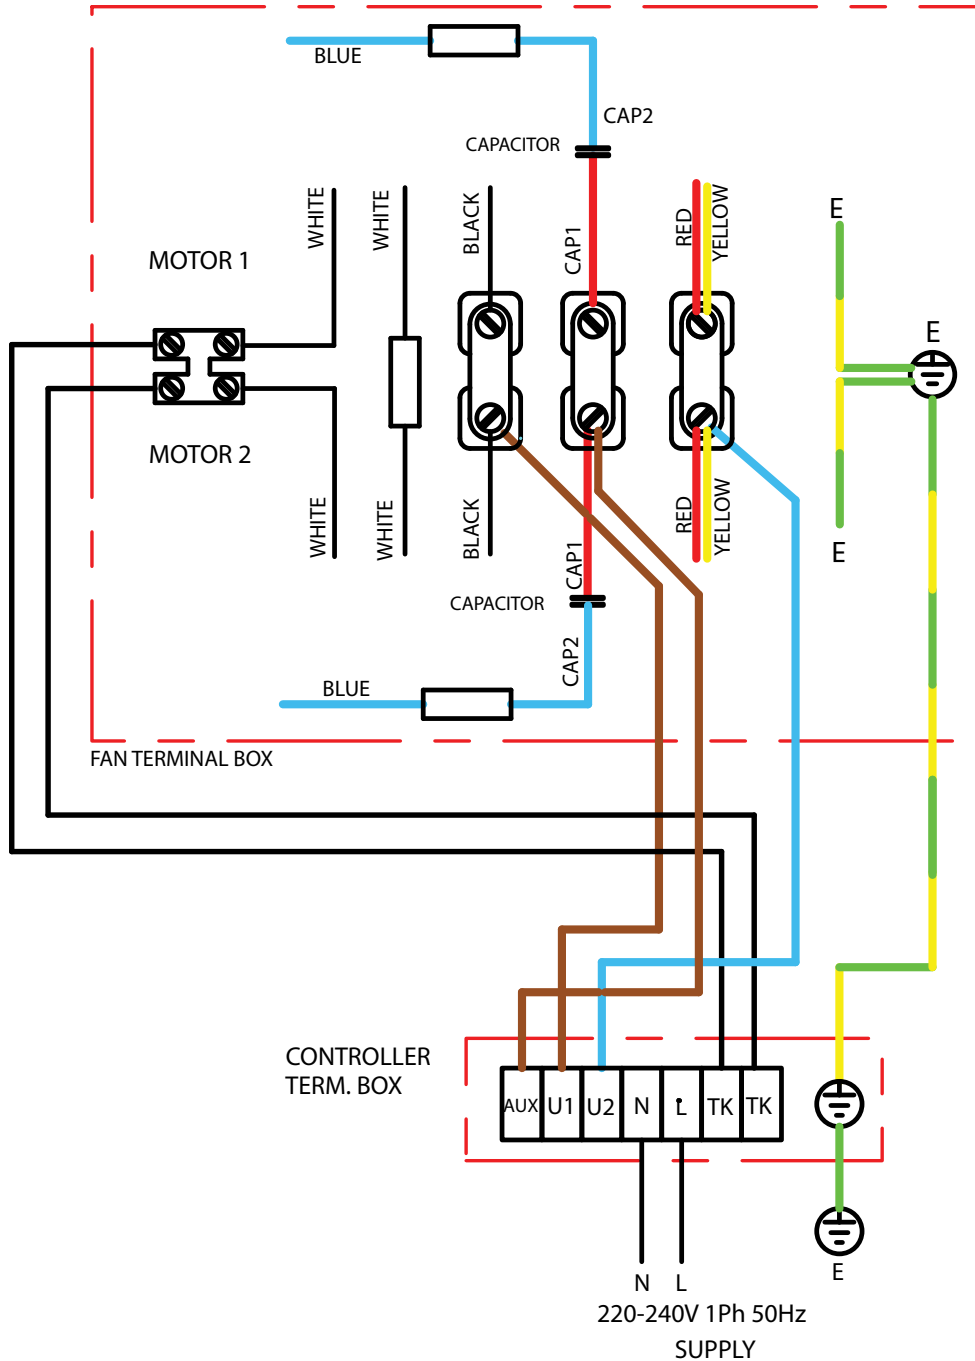

# Wiring Diagrams

## COMPACT SCPP 220V-240V SINGLE PHASE C/W TC

VARIABLE SPEED CONNECTION  
CONTROLLER TYPE: 149-TC1\*\*

THIS IS A STANDARD WIRING DIAGRAM. IF THE MOTOR WIRING DIAGRAM DIFFERS FROM THE STANDARD, THE MOTOR WIRING DIAGRAM MUST TAKE PRECEDENCE

## COMPACT SCPP 220V-240V SINGLE PHASE C/W EL61TK

VARIABLE SPEED CONNECTION  
CONTROLLER TYPE: 149-EL61K

THIS IS A STANDARD WIRING DIAGRAM. IF THE MOTOR WIRING DIAGRAM DIFFERS FROM THE STANDARD, THE MOTOR WIRING DIAGRAM MUST TAKE PRECEDENCE

### VARIABLE SPEED CONNECTION CONTROLLER TYPE: 149-EL101

THIS IS A STANDARD WIRING DIAGRAM. IF THE MOTOR WIRING DIAGRAM DIFFERS FROM THE STANDARD, THE MOTOR WIRING DIAGRAM MUST TAKE PRECEDENCE