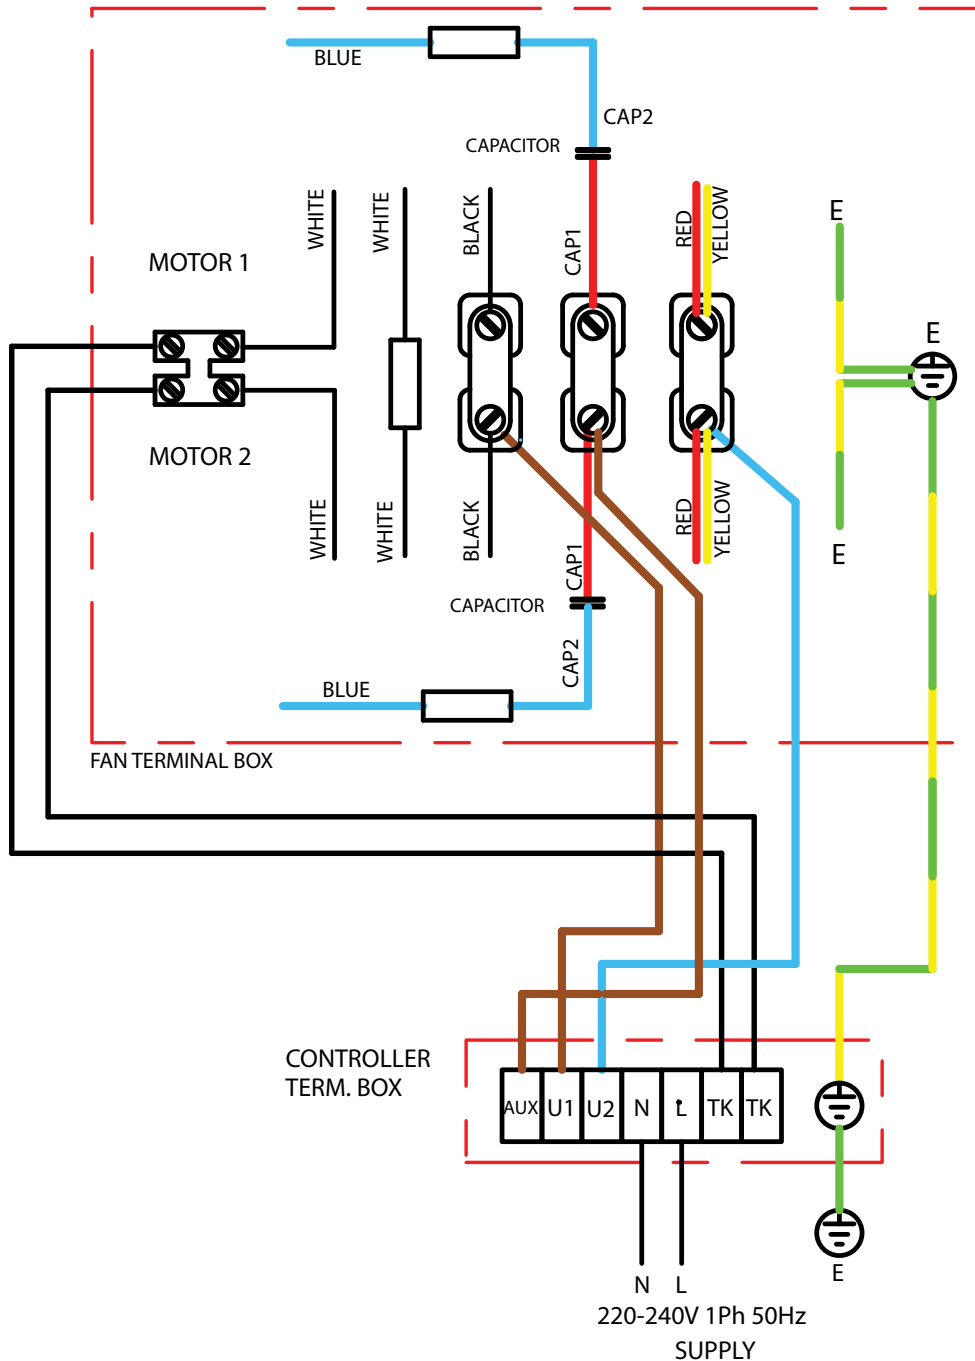

## COMPACT SCPP 220V-240V SINGLE PHASE C/W TC

VARIABLE SPEED CONNECTION  
CONTROLLER TYPE: 149-TC1\*\*

THIS IS A STANDARD WIRING DIAGRAM. IF THE MOTOR WIRING DIAGRAM DIFFERS FROM THE STANDARD, THE MOTOR WIRING DIAGRAM MUST TAKE PRECEDENCE

# Wiring Diagrams

## COMPACT SCPP 220V-240V SINGLE PHASE C/W EL61TK

VARIABLE SPEED CONNECTION  
CONTROLLER TYPE: 149-EL61K

THIS IS A STANDARD WIRING DIAGRAM. IF THE MOTOR WIRING DIAGRAM DIFFERS FROM THE STANDARD, THE MOTOR WIRING DIAGRAM MUST TAKE PRECEDENCE

### VARIABLE SPEED CONNECTION CONTROLLER TYPE: 149-EL101

THIS IS A STANDARD WIRING DIAGRAM. IF THE MOTOR WIRING DIAGRAM DIFFERS FROM THE STANDARD, THE MOTOR WIRING DIAGRAM MUST TAKE PRECEDENCE