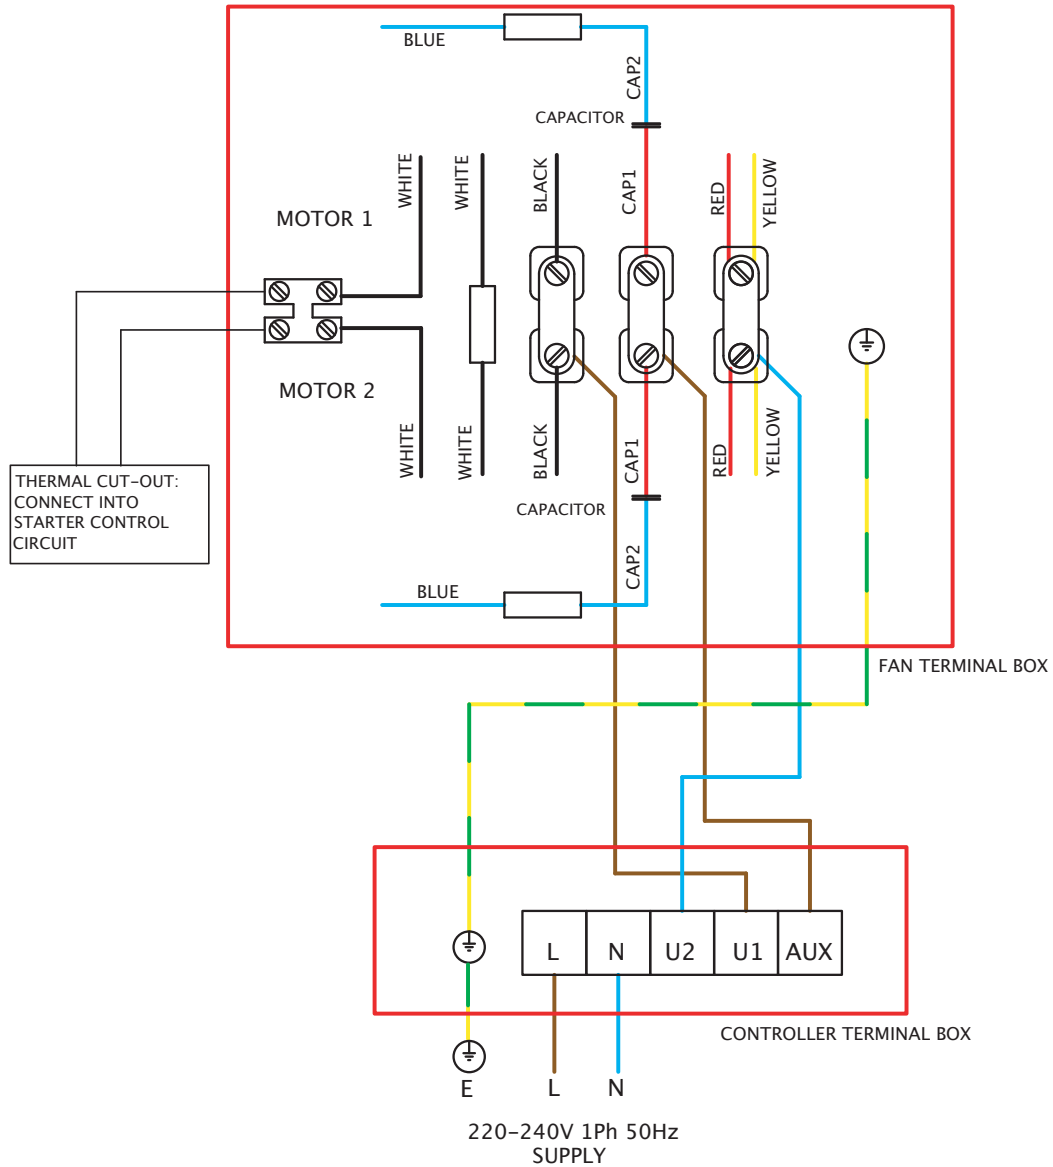

# Wiring Diagrams

## COMPACT SCPP 220V-240V SINGLE PHASE C/W EL61TK

VARIABLE SPEED CONNECTION  
CONTROLLER TYPE: 149-EL61K

THIS IS A STANDARD WIRING DIAGRAM. IF THE MOTOR WIRING DIAGRAM DIFFERS FROM THE STANDARD, THE MOTOR WIRING DIAGRAM MUST TAKE PRECEDENCE

### VARIABLE SPEED CONNECTION CONTROLLER TYPE: 149-EL101

THIS IS A STANDARD WIRING DIAGRAM. IF THE MOTOR WIRING DIAGRAM DIFFERS FROM THE STANDARD, THE MOTOR WIRING DIAGRAM MUST TAKE PRECEDENCE