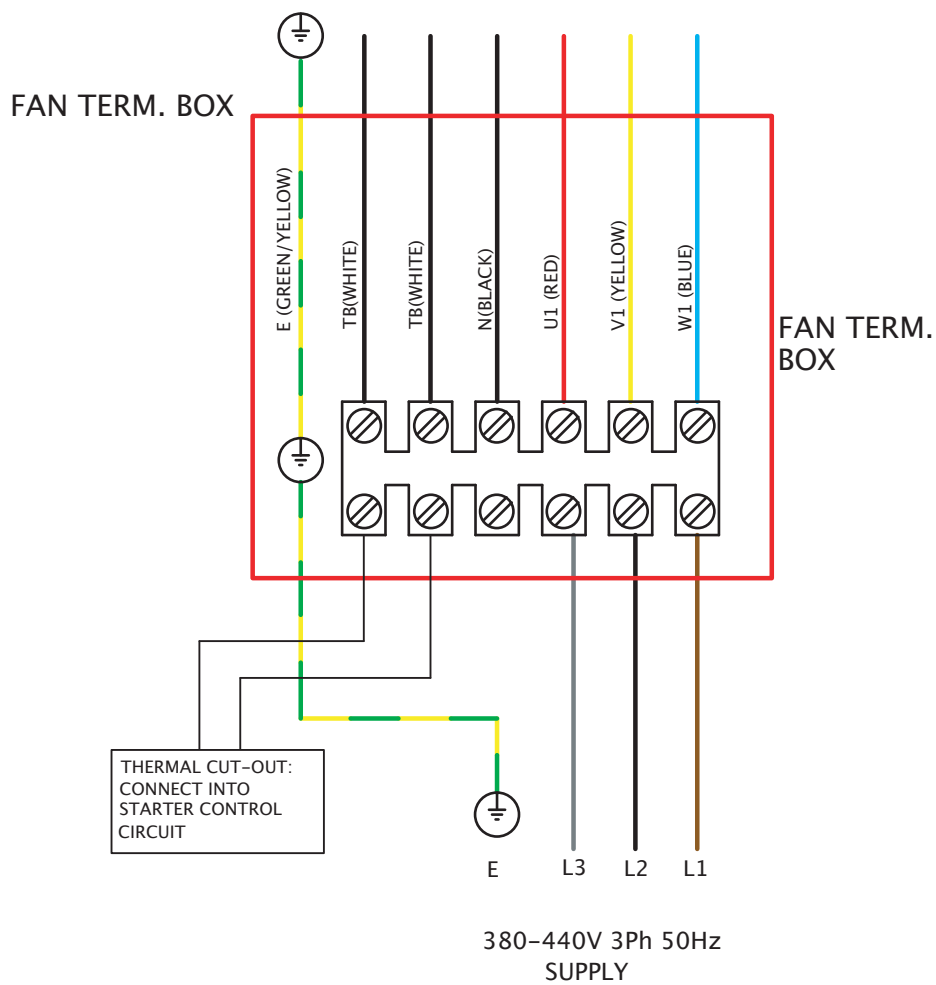

Wiring Diagrams

SKYFLOW SSF 380V-440V THREE PHASE

FIXED SPEED CONNECTION