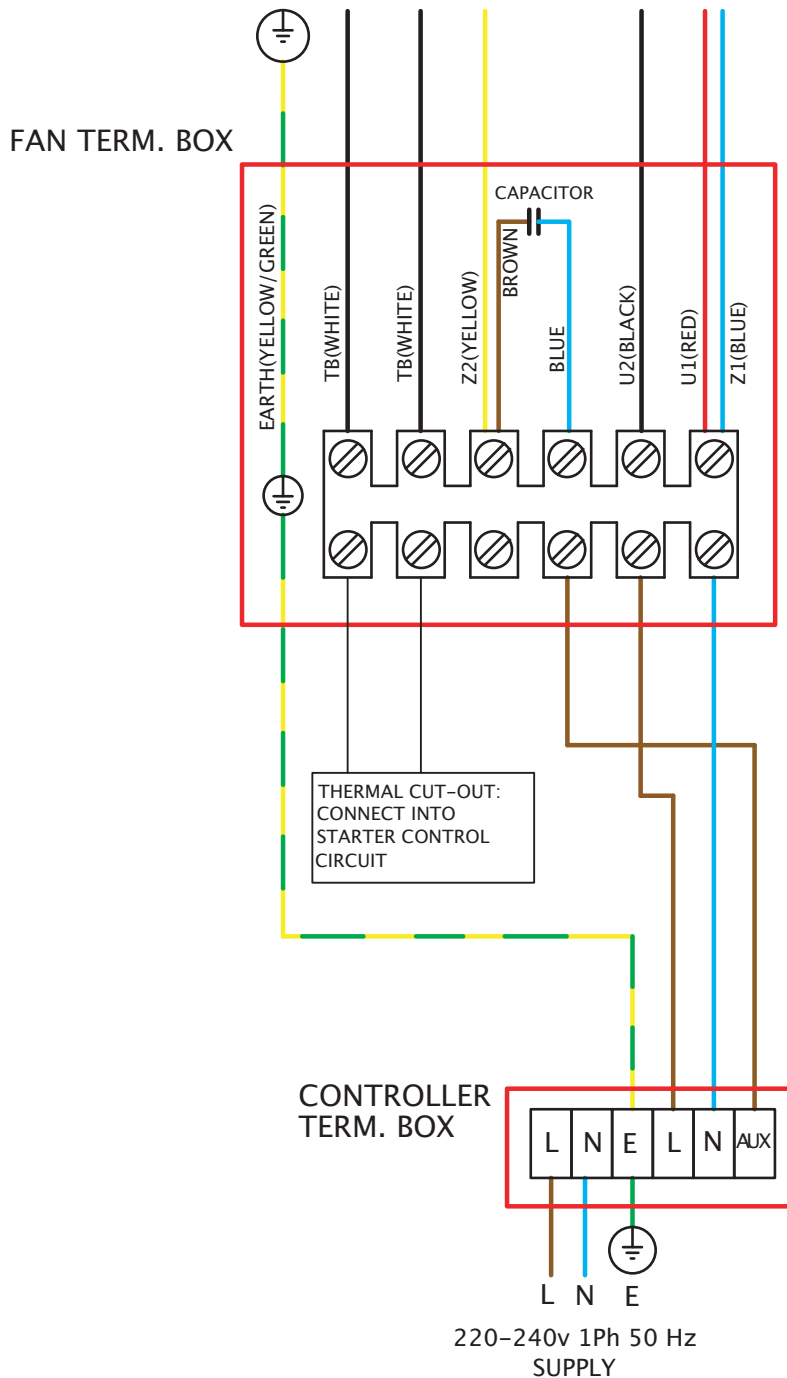

Wiring Diagrams

SKYFLOW SSF 220V-240V SINGLE PHASE C/W TC

VARIABLE SPEED CONNECTION
CONTROLLER TYPES: 149-TC12
149-TC14
149-TC18
149-TC110