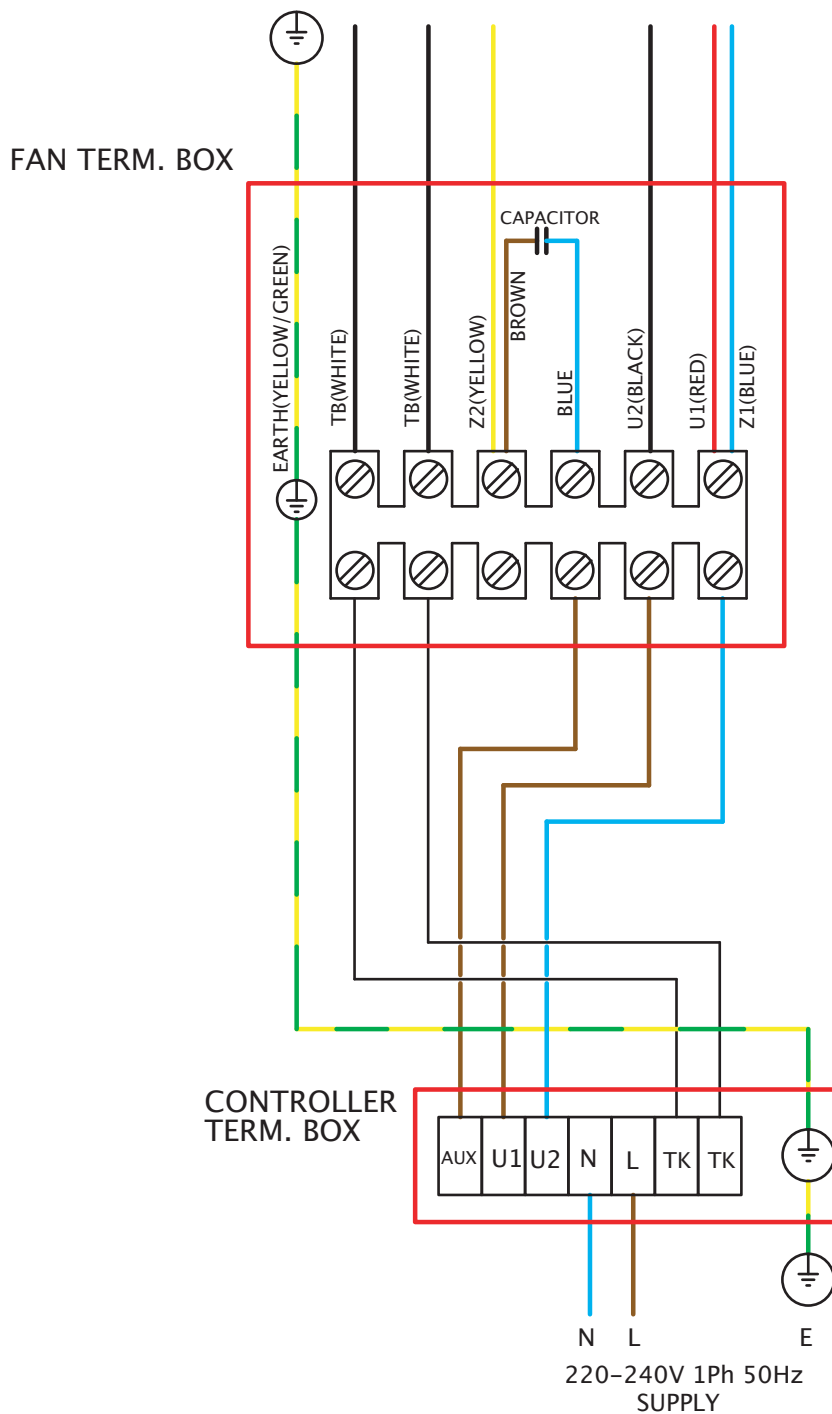

# Wiring Diagrams

## SKYFLOW SSF 220V-240V SINGLE PHASE

### FIXED SPEED CONNECTION

# Wiring Diagrams

SKYFLOW SSF 220V-240V SINGLE PHASE C/W EL31TK / EL61TK

VARIABLE SPEED CONNECTION  
 CONTROLLER TYPES: 149-EL31TK  
 149-EL61TK