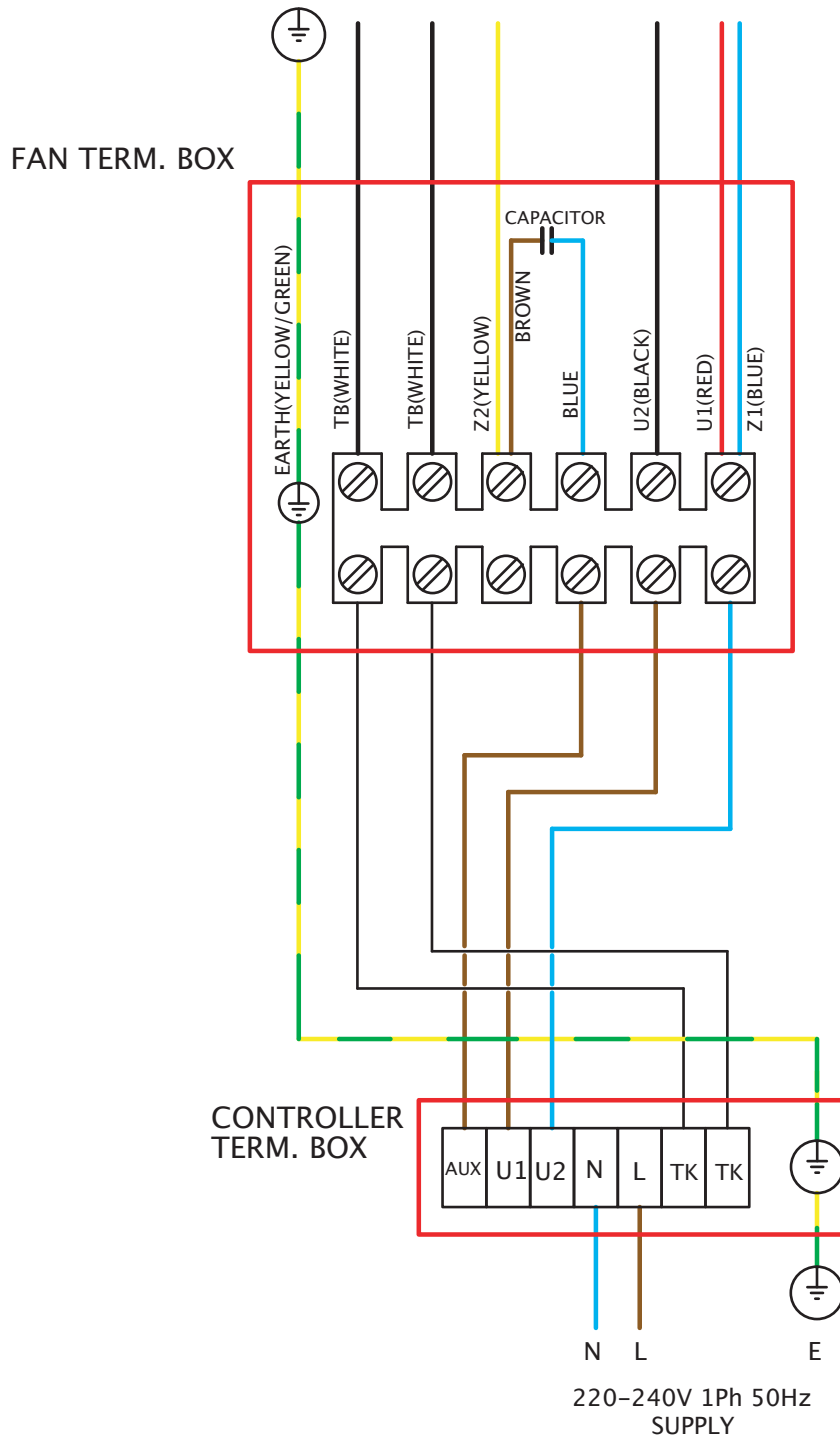

Wiring Diagrams

SKYFLOW SSFV 220V-240V SINGLE PHASE

FIXED SPEED CONNECTION

Wiring Diagrams

SKYFLOW SSFV 220V-240V SINGLE PHASE C/W EL31TK / EL61TK

VARIABLE SPEED CONNECTION
 CONTROLLER TYPES: 149-EL31TK
 149-EL61TK

Wiring Diagrams

SKYFLOW SSFV 220V-240V SINGLE PHASE C/W TC

VARIABLE SPEED CONNECTION
 CONTROLLER TYPES: 149-TC12
 149-TC14
 149-TC18
 149-TC110

Wiring Diagrams

SKYFLOW SSFV 380V-440V THREE PHASE

FIXED SPEED CONNECTION

Wiring Diagrams

SKYFLOW SSFV 380V-440V THREE PHASE C/W TC

VARIABLE SPEED CONNECTION
CONTROLLER TYPE: 149-TC3**