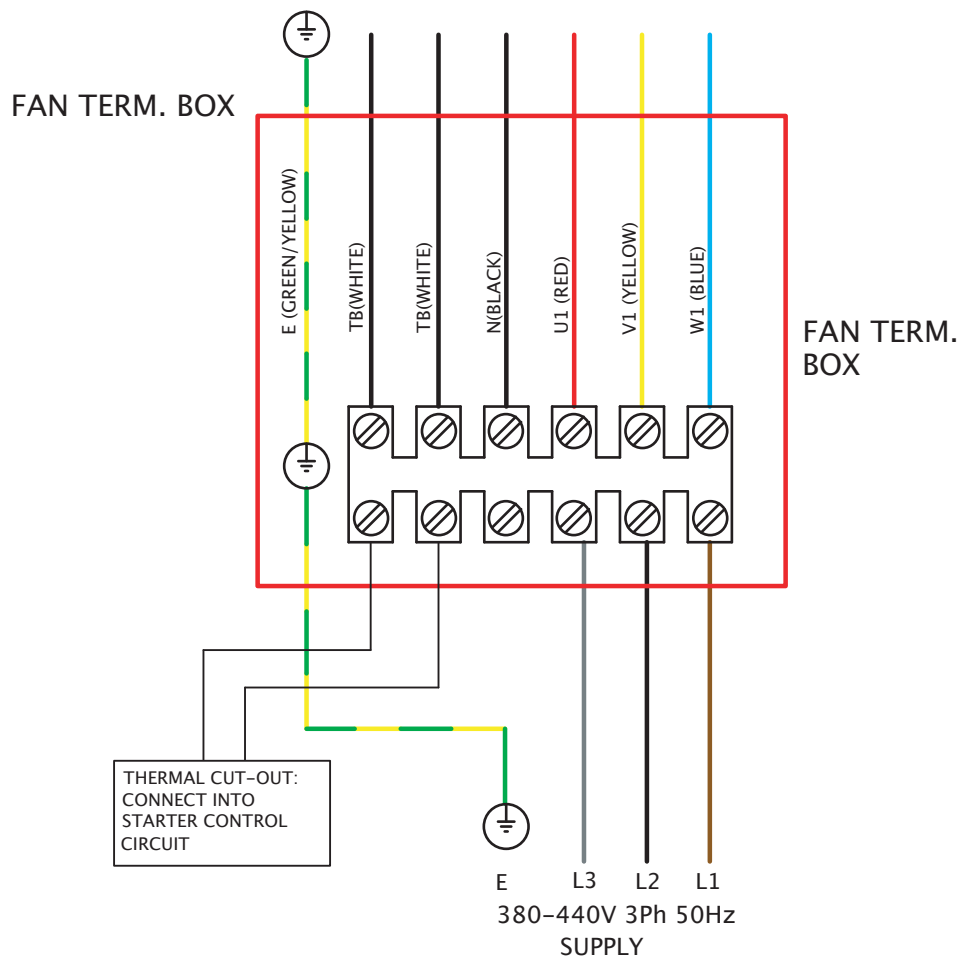

Wiring Diagrams

SKYFLOW SSFV 220V-240V SINGLE PHASE

FIXED SPEED CONNECTION

Wiring Diagrams

SKYFLOW SSFV 220V-240V SINGLE PHASE C/W EL31TK / EL61TK

VARIABLE SPEED CONNECTION
 CONTROLLER TYPES: 149-EL31TK
 149-EL61TK

Wiring Diagrams

SKYFLOW SSFV 220V-240V SINGLE PHASE C/W TC

VARIABLE SPEED CONNECTION
 CONTROLLER TYPES: 149-TC12
 149-TC14
 149-TC18
 149-TC110

Wiring Diagrams

SKYFLOW SSFV 380V-440V THREE PHASE

FIXED SPEED CONNECTION

Wiring Diagrams

SKYFLOW SSFV 380V-440V THREE PHASE C/W TC

VARIABLE SPEED CONNECTION
CONTROLLER TYPE: 149-TC3**