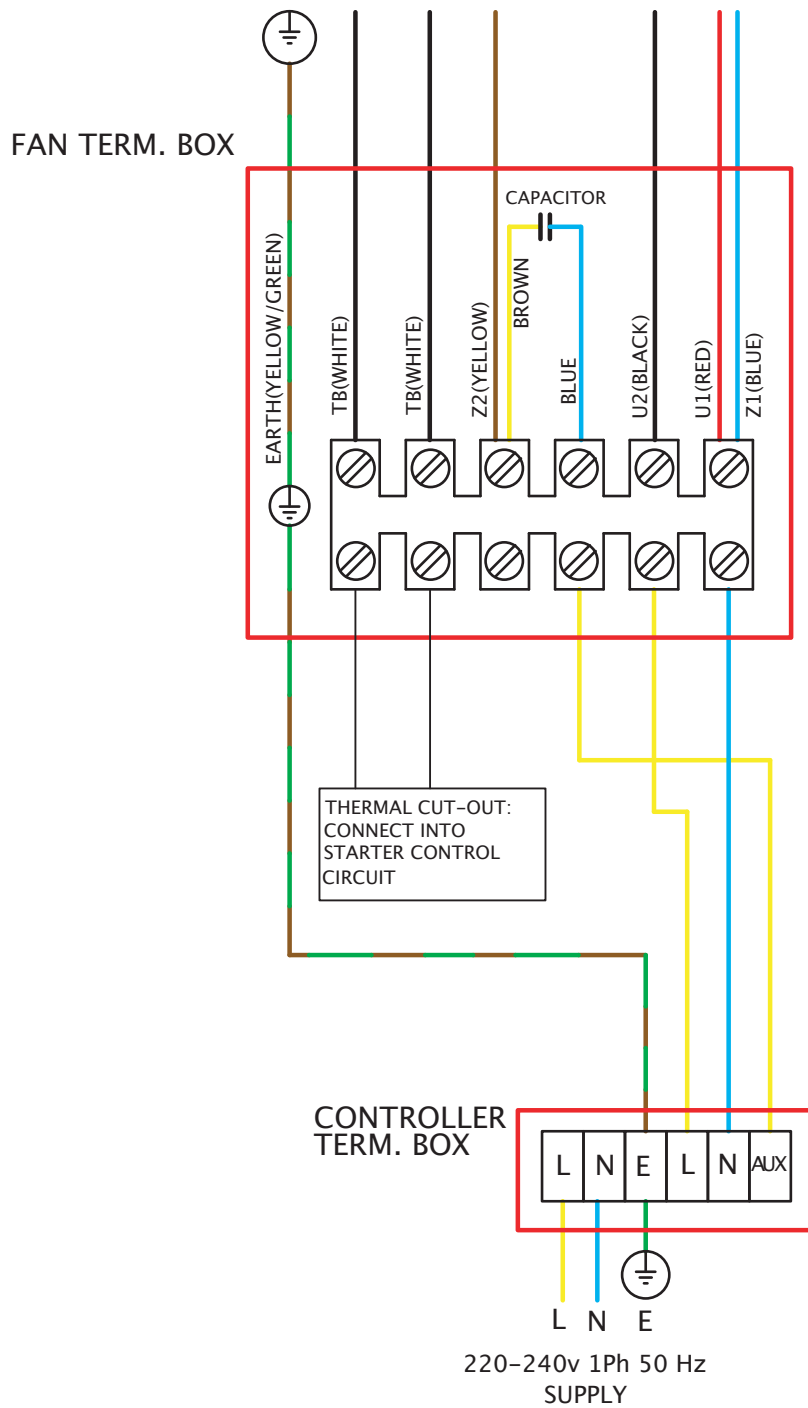

Wiring Diagrams

SKYFLOW SSFV 220V-240V SINGLE PHASE

FIXED SPEED CONNECTION

Wiring Diagrams

SKYFLOW SSFV 220V-240V SINGLE PHASE C/W EL31TK / EL61TK

VARIABLE SPEED CONNECTION
 CONTROLLER TYPES: 149-EL31TK
 149-EL61TK

Wiring Diagrams

SKYFLOW SSFV 220V-240V SINGLE PHASE C/W TC

VARIABLE SPEED CONNECTION
 CONTROLLER TYPES: 149-TC12
 149-TC14
 149-TC18
 149-TC110

Wiring Diagrams

SKYFLOW SSFV 380V-440V THREE PHASE

FIXED SPEED CONNECTION

Wiring Diagrams

SKYFLOW SSFV 380V-440V THREE PHASE C/W TC

VARIABLE SPEED CONNECTION
CONTROLLER TYPE: 149-TC3**