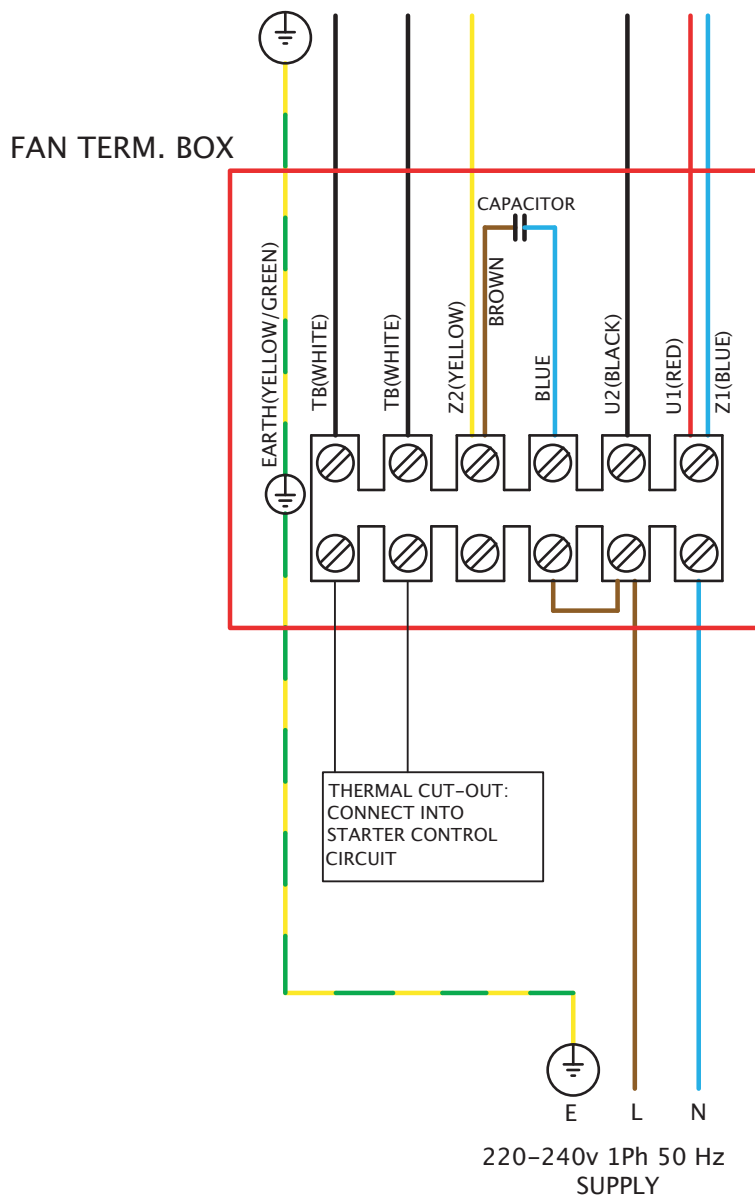

Wiring Diagrams

SKYFLOW SSFV 220V-240V SINGLE PHASE

FIXED SPEED CONNECTION

Wiring Diagrams

SKYFLOW SSFV 220V-240V SINGLE PHASE C/W EL31TK / EL61TK

VARIABLE SPEED CONNECTION
 CONTROLLER TYPES: 149-EL31TK
 149-EL61TK

Wiring Diagrams

SKYFLOW SSFV 220V-240V SINGLE PHASE C/W TC

VARIABLE SPEED CONNECTION
 CONTROLLER TYPES: 149-TC12
 149-TC14
 149-TC18
 149-TC110

Wiring Diagrams

SKYFLOW SSFV 380V-440V THREE PHASE

FIXED SPEED CONNECTION

Wiring Diagrams

SKYFLOW SSFV 380V-440V THREE PHASE C/W TC

VARIABLE SPEED CONNECTION
CONTROLLER TYPE: 149-TC3**