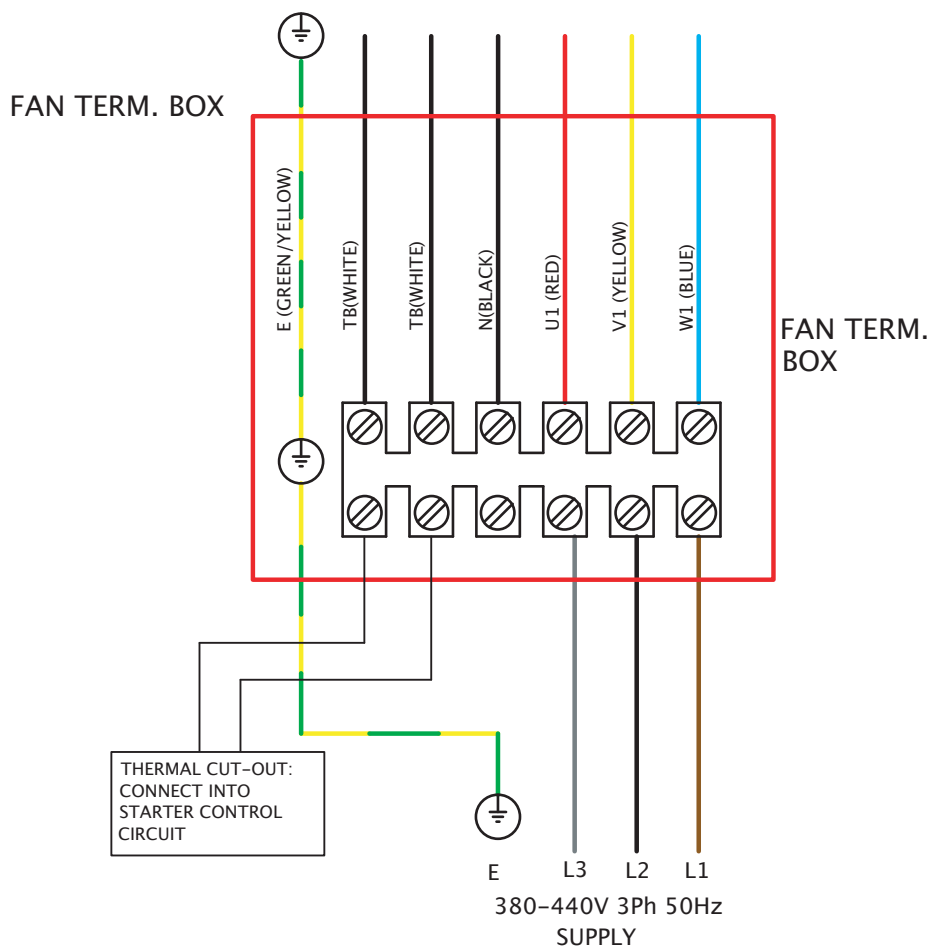

Wiring Diagrams

SKYFLOW SSMF 220V-240V SINGLE PHASE C/W TC

VARIABLE SPEED CONNECTION
 CONTROLLER TYPES: 149-TC12
 149-TC14
 149-TC18

Wiring Diagrams

SKYFLOW SSMF 380V-440V THREE PHASE

FIXED SPEED CONNECTION

Wiring Diagrams

SKYFLOW SSMF 380V-440V THREE PHASE C/W TC

VARIABLE SPEED CONNECTION
CONTROLLER TYPE: 149-TC3**