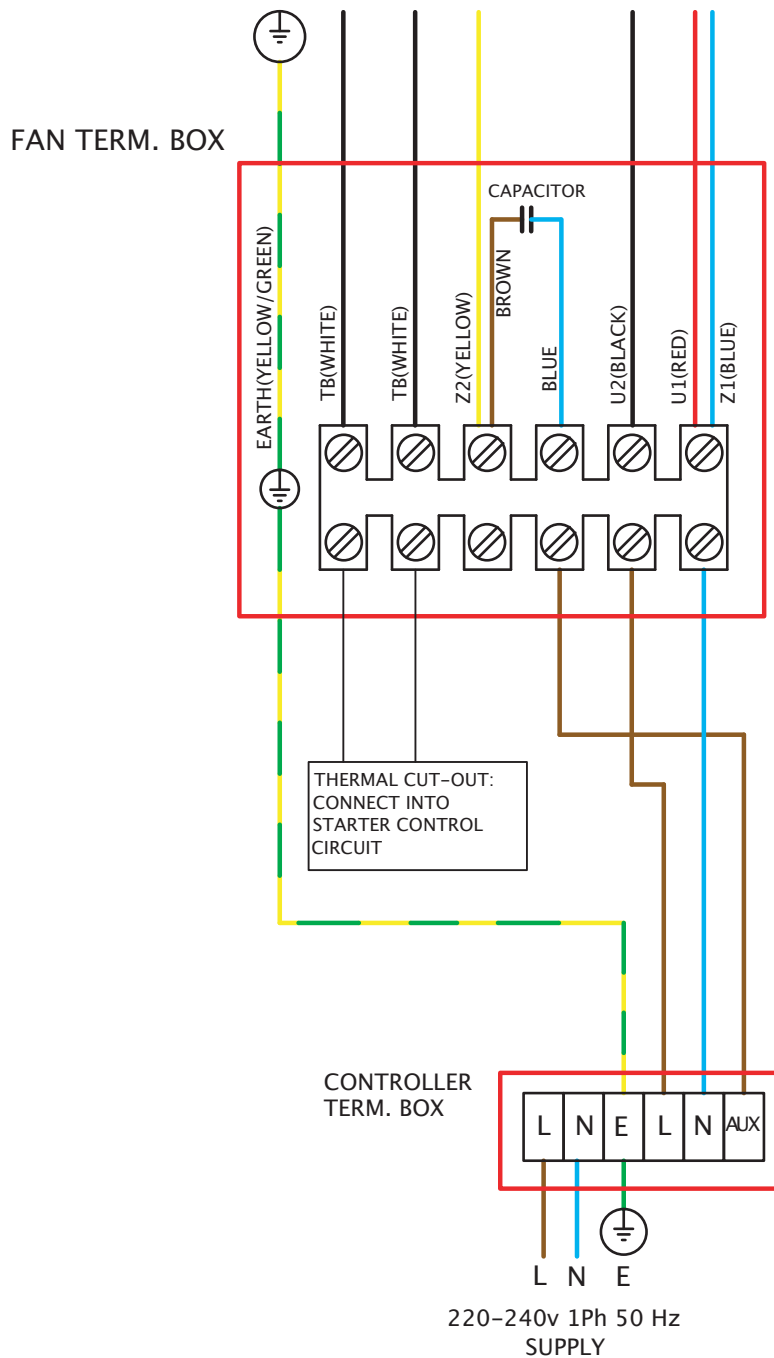

Wiring Diagrams

SKYFLOW SSMF 220V-240V SINGLE PHASE

FIXED SPEED CONNECTION

Wiring Diagrams

SKYFLOW SSMF 220V-240V SINGLE PHASE C/W EL31TK / EL61TK

VARIABLE SPEED CONNECTION
 CONTROLLER TYPES: 149-EL31TK
 149-EL61TK

Wiring Diagrams

SKYFLOW SSMF 220V-240V SINGLE PHASE C/W TC

VARIABLE SPEED CONNECTION
 CONTROLLER TYPES: 149-TC12
 149-TC14
 149-TC18

Wiring Diagrams

SKYFLOW SSMF 380V-440V THREE PHASE

FIXED SPEED CONNECTION

Wiring Diagrams

SKYFLOW SSMF 380V-440V THREE PHASE C/W TC

VARIABLE SPEED CONNECTION
CONTROLLER TYPE: 149-TC3**