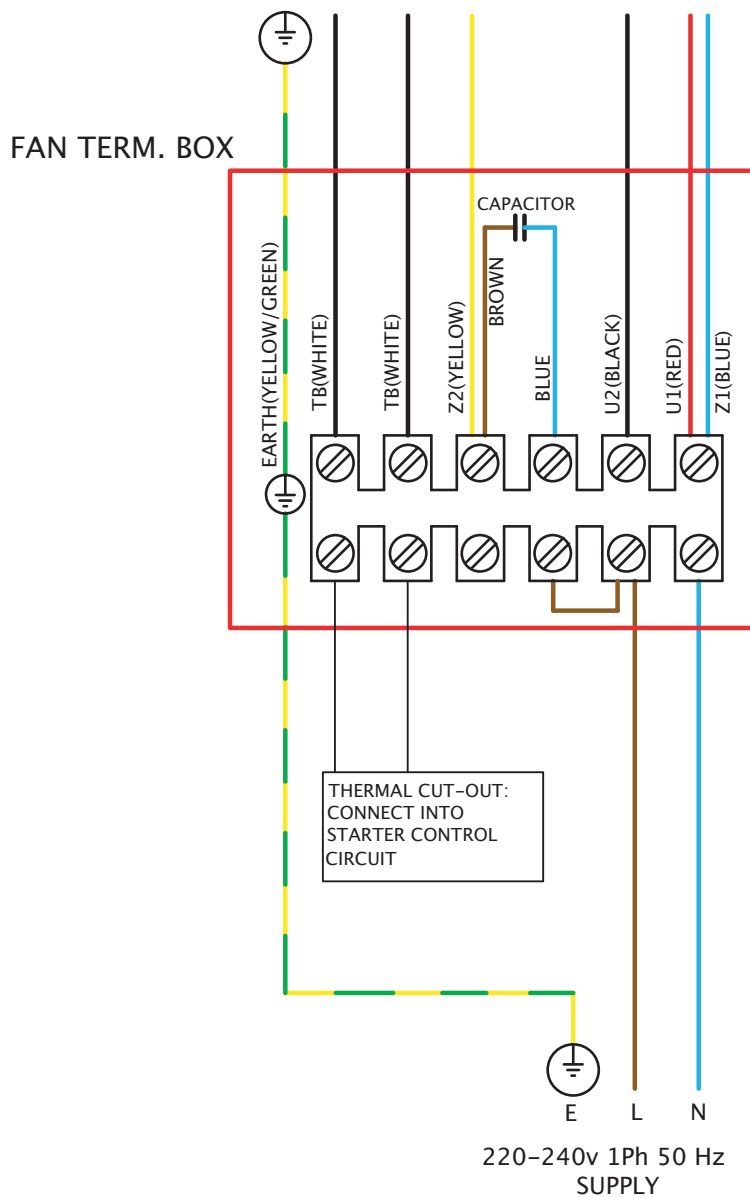

Wiring Diagrams

SKYFLOW SSMF 220V-240V SINGLE PHASE

FIXED SPEED CONNECTION

Wiring Diagrams

SKYFLOW SSMF 220V-240V SINGLE PHASE C/W EL31TK / EL61TK

VARIABLE SPEED CONNECTION
 CONTROLLER TYPES: 149-EL31TK
 149-EL61TK

Wiring Diagrams

SKYFLOW SSMF 220V-240V SINGLE PHASE C/W TC

VARIABLE SPEED CONNECTION
 CONTROLLER TYPES: 149-TC12
 149-TC14
 149-TC18

Wiring Diagrams

SKYFLOW SSMF 380V-440V THREE PHASE

FIXED SPEED CONNECTION

Wiring Diagrams

SKYFLOW SSMF 380V-440V THREE PHASE C/W TC

VARIABLE SPEED CONNECTION
CONTROLLER TYPE: 149-TC3**