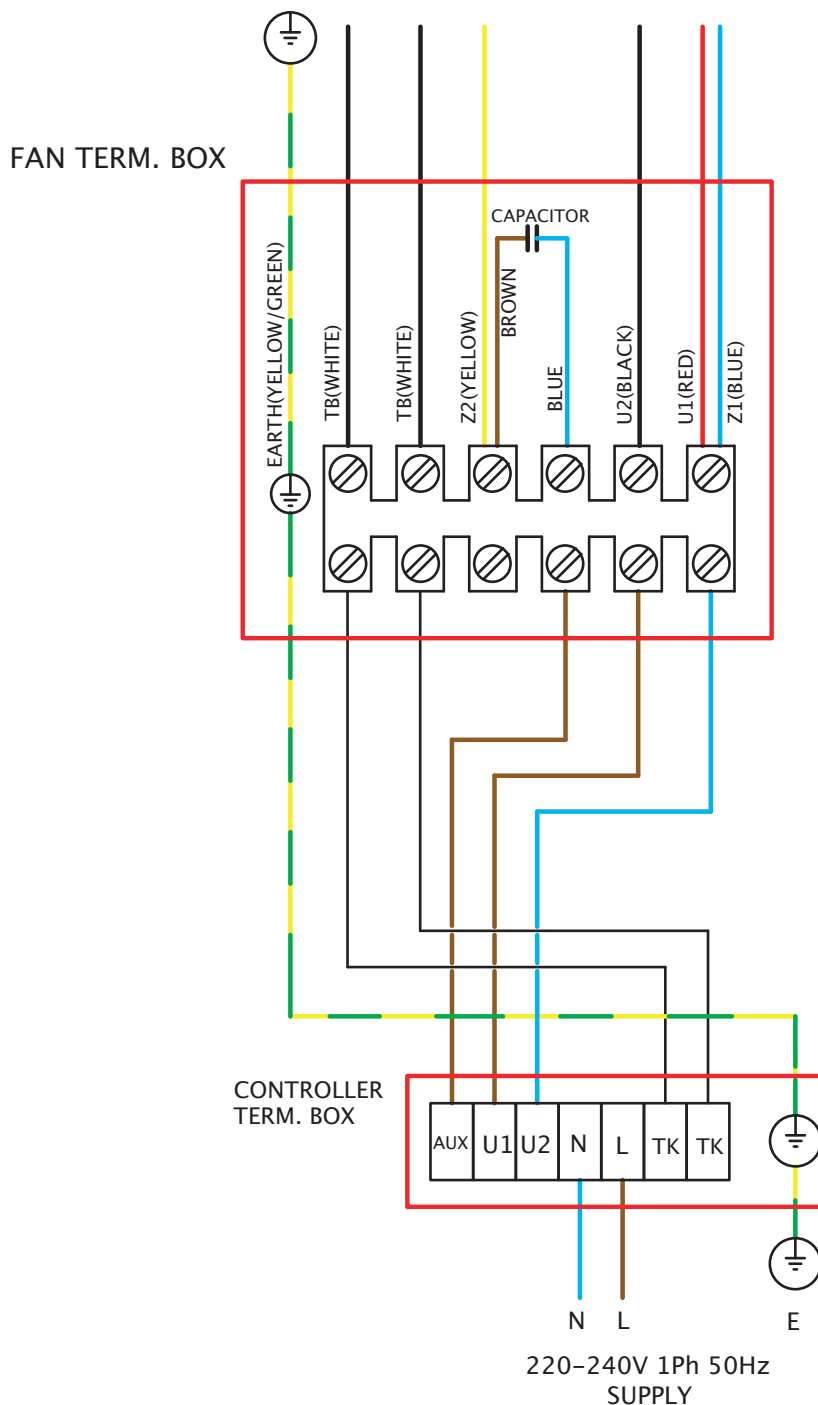

Wiring Diagrams

SKYFLOW SSMF 220V-240V SINGLE PHASE

FIXED SPEED CONNECTION

Wiring Diagrams

SKYFLOW SSMF 220V-240V SINGLE PHASE C/W EL31TK / EL61TK

VARIABLE SPEED CONNECTION
 CONTROLLER TYPES: 149-EL31TK
 149-EL61TK

Wiring Diagrams

SKYFLOW SSMF 220V-240V SINGLE PHASE C/W TC

VARIABLE SPEED CONNECTION
 CONTROLLER TYPES: 149-TC12
 149-TC14
 149-TC18

Wiring Diagrams

SKYFLOW SSMF 380V-440V THREE PHASE

FIXED SPEED CONNECTION

Wiring Diagrams

SKYFLOW SSMF 380V-440V THREE PHASE C/W TC

VARIABLE SPEED CONNECTION
CONTROLLER TYPE: 149-TC3**