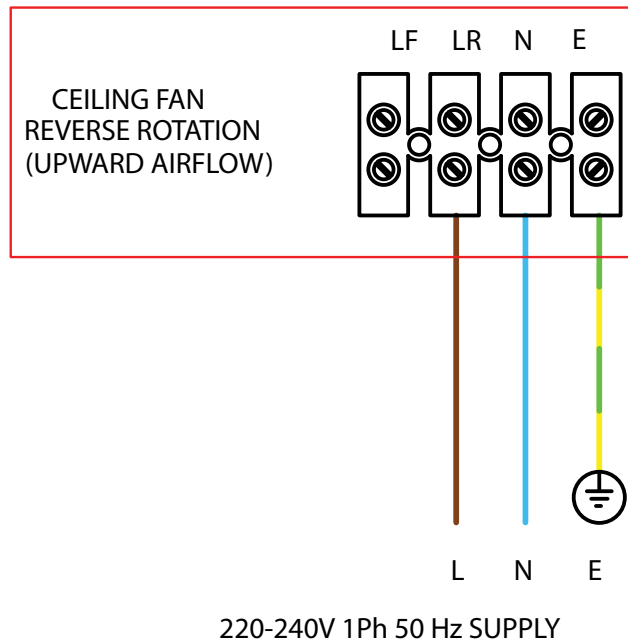

Wiring Diagrams

CEILING FAN HCF 220V-240V SINGLE PHASE

FIXED SPEED CONNECTION

Wiring Diagrams

CEILING FAN HCF 220V-240V SINGLE PHASE C/W HCFC