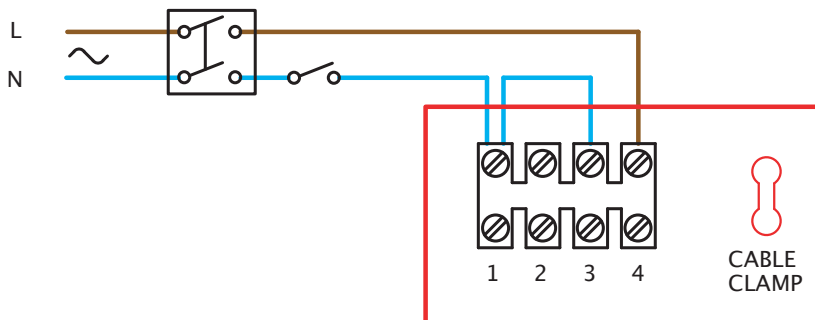

Wiring Diagrams

WINDOW / WALL SAX 220V-240V SINGLE PHASE

'A' VERSION ONLY FOR INTAKE

'A' VERSION ONLY FOR EXTRACT

'AR' VERSION