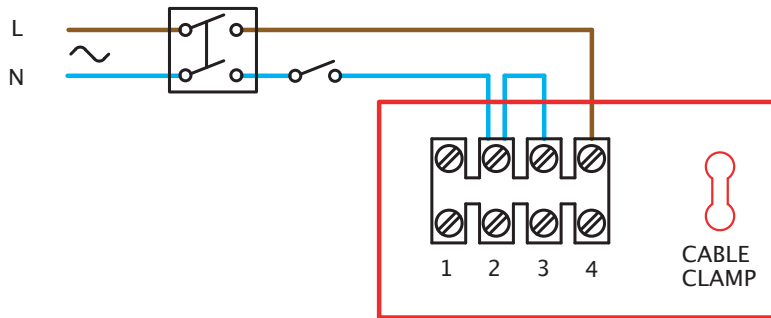

Wiring Diagrams

WINDOW / WALL SAX 220V-240V SINGLE PHASE

'A' VERSION ONLY FOR INTAKE

'A' VERSION ONLY FOR EXTRACT

'AR' VERSION