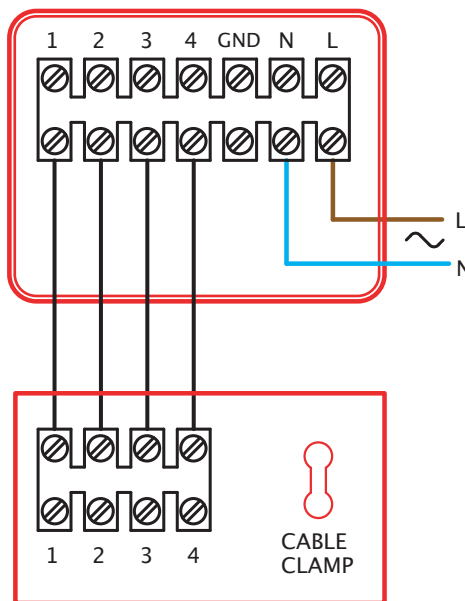

Wiring Diagrams

WINDOW / WALL SAX 220V-240V SINGLE PHASE

'A' VERSION ONLY FOR INTAKE

'A' VERSION ONLY FOR EXTRACT

'AR' VERSION