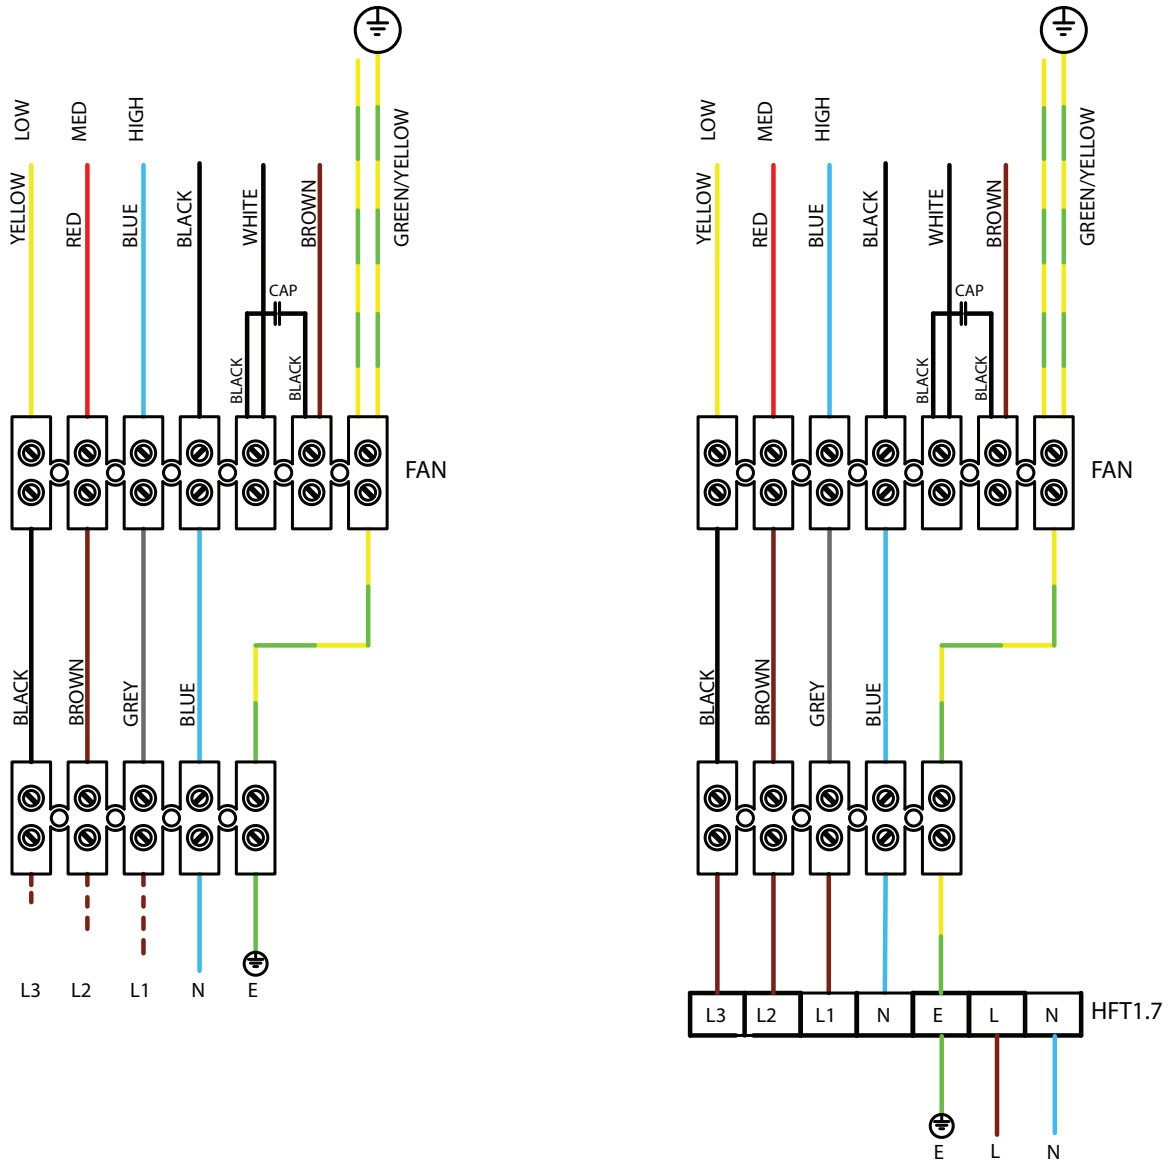

## JETSTREAM SJS 220V-240V SINGLE PHASE

### FIXED SPEED CONNECTION

220-240V 1Ph 50 Hz SUPPLY

# Wiring Diagrams

### THREE SPEED CONNECTION

220-240V 1Ph 50 Hz SUPPLY