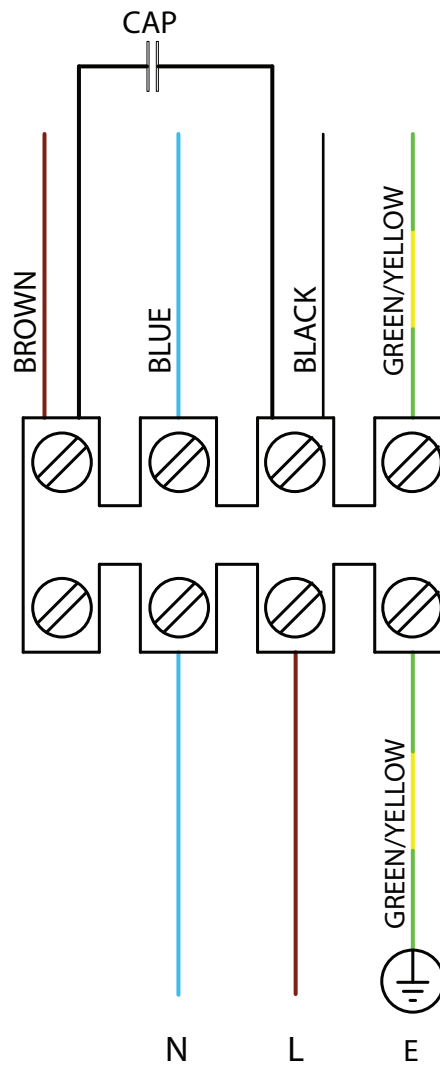

Wiring Diagrams

JETSTREAM SJS 220V-240V SINGLE PHASE

FIXED SPEED CONNECTION

220-240V 1Ph 50 Hz SUPPLY