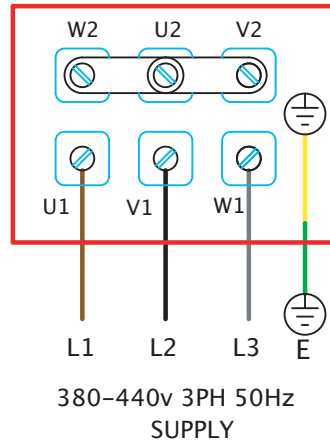

# Wiring Diagrams

## BELT DRIVE AXIAL 380V-440V THREE PHASE

FIXED SPEED  
STAR CONNECTION

FIXED SPEED  
DELTA CONNECTION