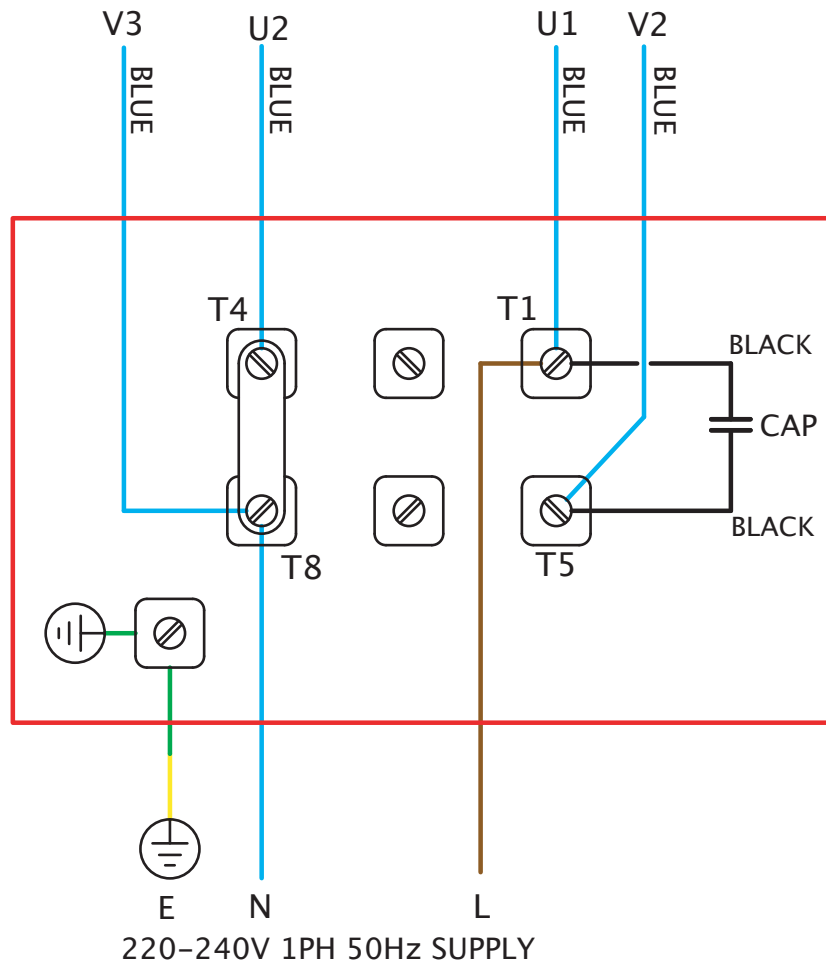

Wiring Diagrams

BIFURCATED 220V-240V SINGLE PHASE

Wiring Diagrams

BIFURCATED 380V-440V THREE PHASE

FIXED SPEED
STAR CONNECTION