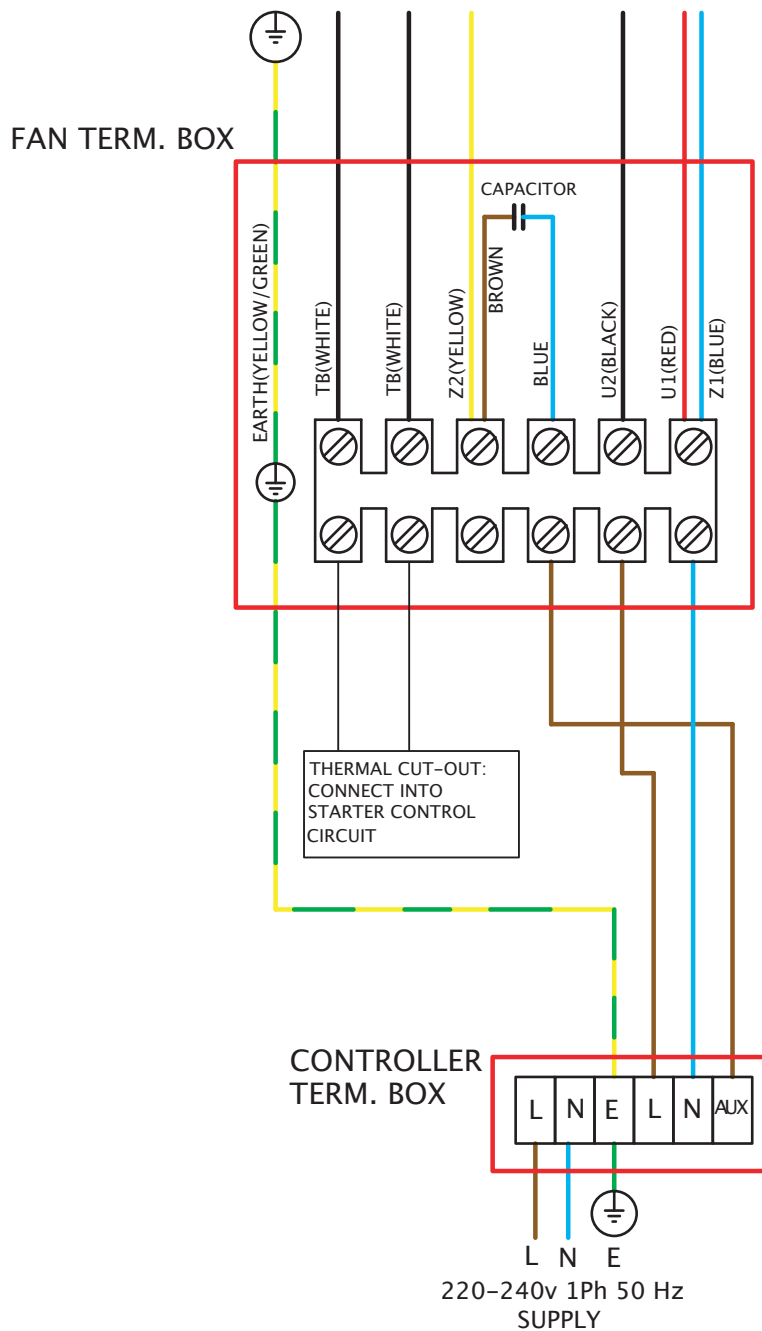

# Wiring Diagrams

### FIXED SPEED CONNECTION

### VARIABLE SPEED CONNECTION

CONTROLLER TYPES: 149-TC12  
 149-TC14  
 149-TC18  
 149-TC110