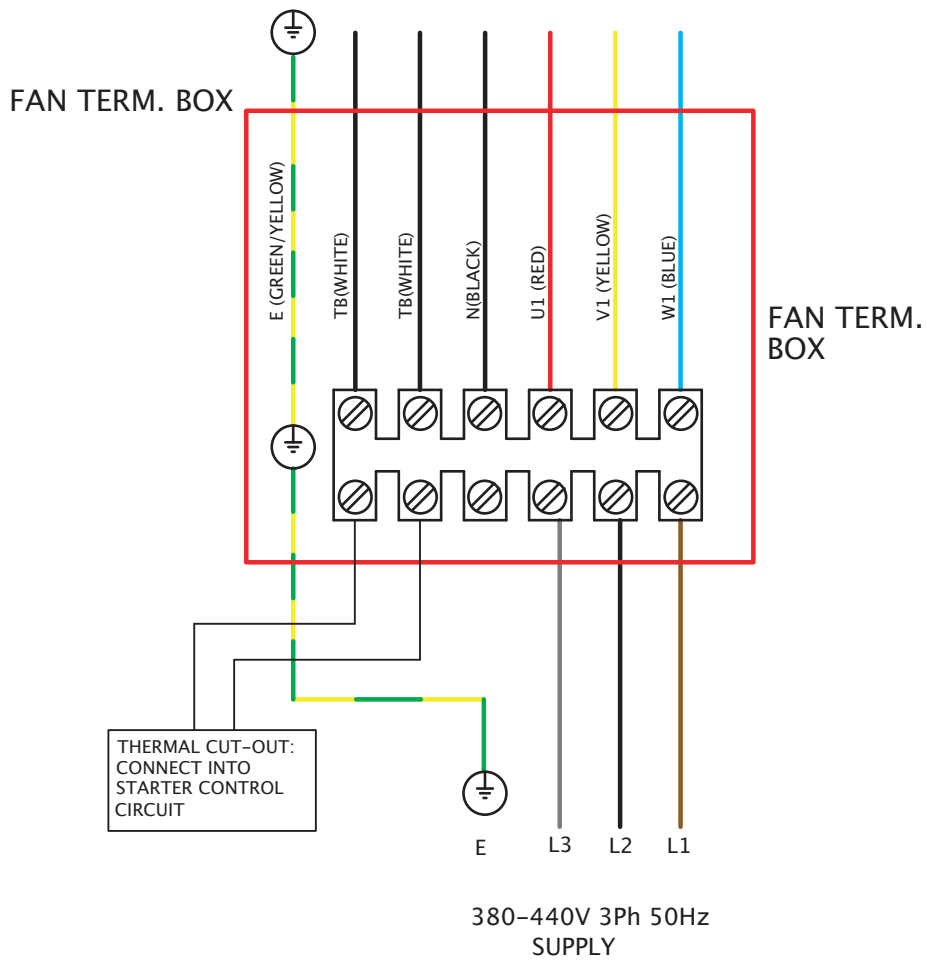

Wiring Diagrams

COMPACT CD 380V-440V THREE PHASE

FIXED SPEED CONNECTION