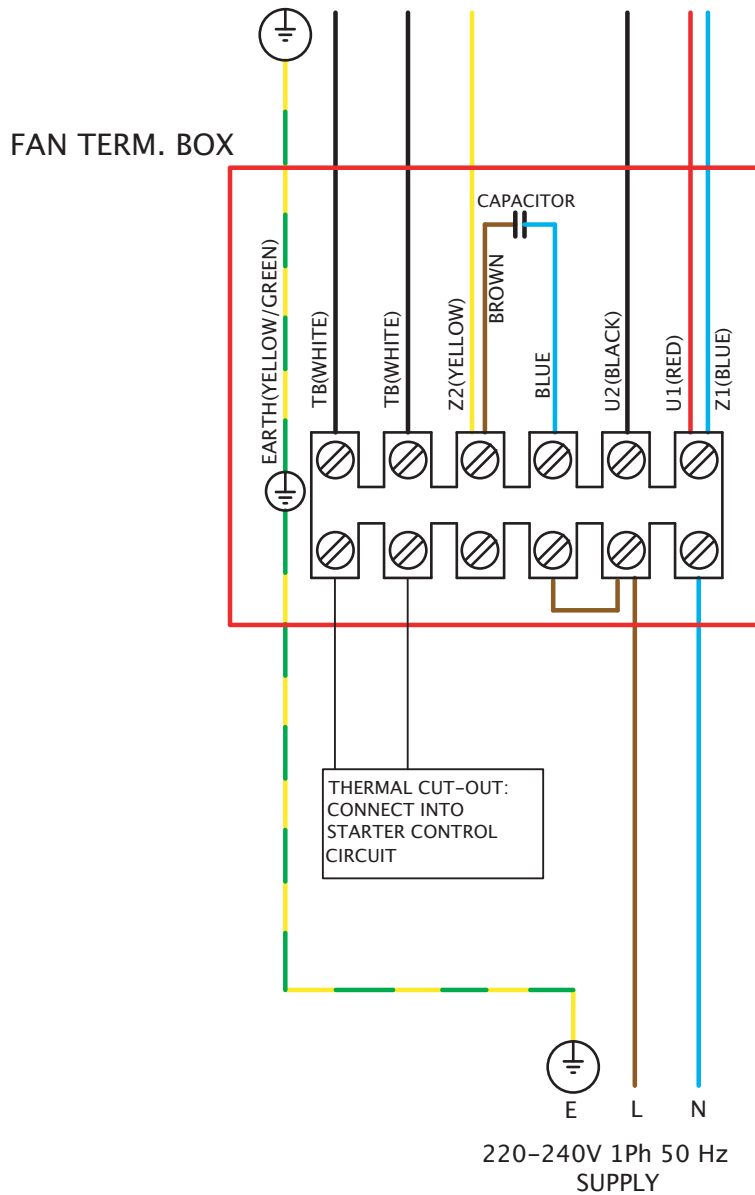

Wiring Diagrams

COMPACT CD 220V-240V SINGLE PHASE

FIXED SPEED CONNECTION