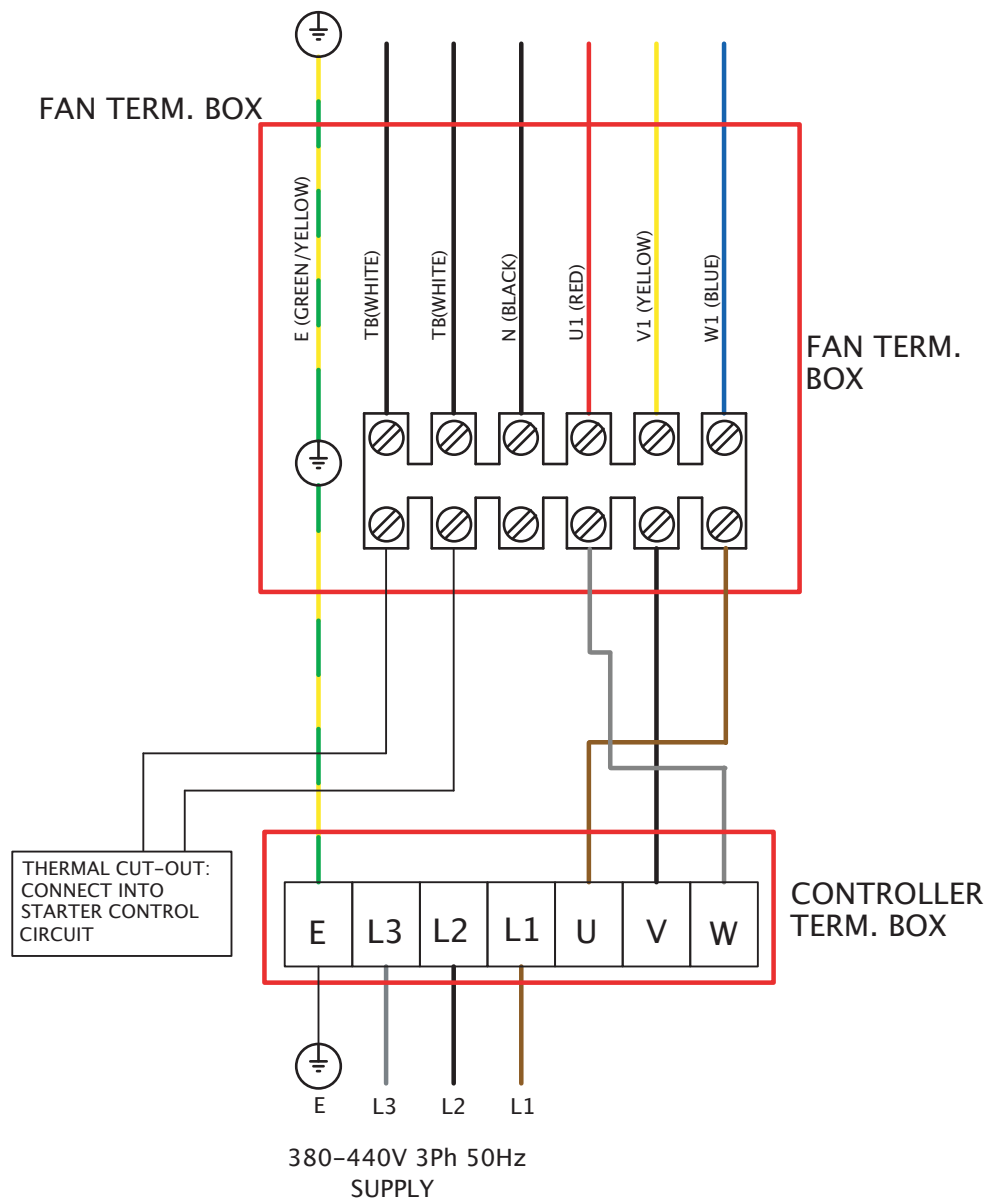

# Wiring Diagrams

### FIXED SPEED CONNECTION

## COMPACT CD 380V-440V THREE PHASE C/W TC

VARIABLE SPEED CONNECTION  
CONTROLLER TYPE: 149-TC3\*\*

### VARIABLE SPEED CONNECTION

CONTROLLER TYPES: 149-TC12  
 149-TC14  
 149-TC18  
 149-TC110