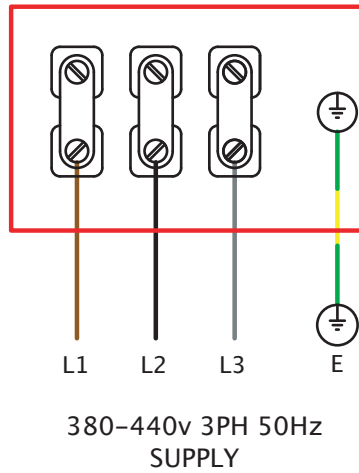

# Wiring Diagrams

## HERITAGE FCD 380V-440V THREE PHASE

FIXED SPEED  
STAR CONNECTION

FIXED SPEED  
DELTA CONNECTION

## HERITAGE FCD 380V-440V THREE PHASE DELTA C/W TC

VARIABLE SPEED DELTA CONNECTION  
 CONTROLLER TYPE: 149-TC3\*\*\*

# Wiring Diagrams

HERITAGE FCD 380V-440V THREE PHASE STAR CW TC

VARIABLE SPEED STAR CONNECTION  
CONTROLLER TYPE: 149-TC3\*\*\*