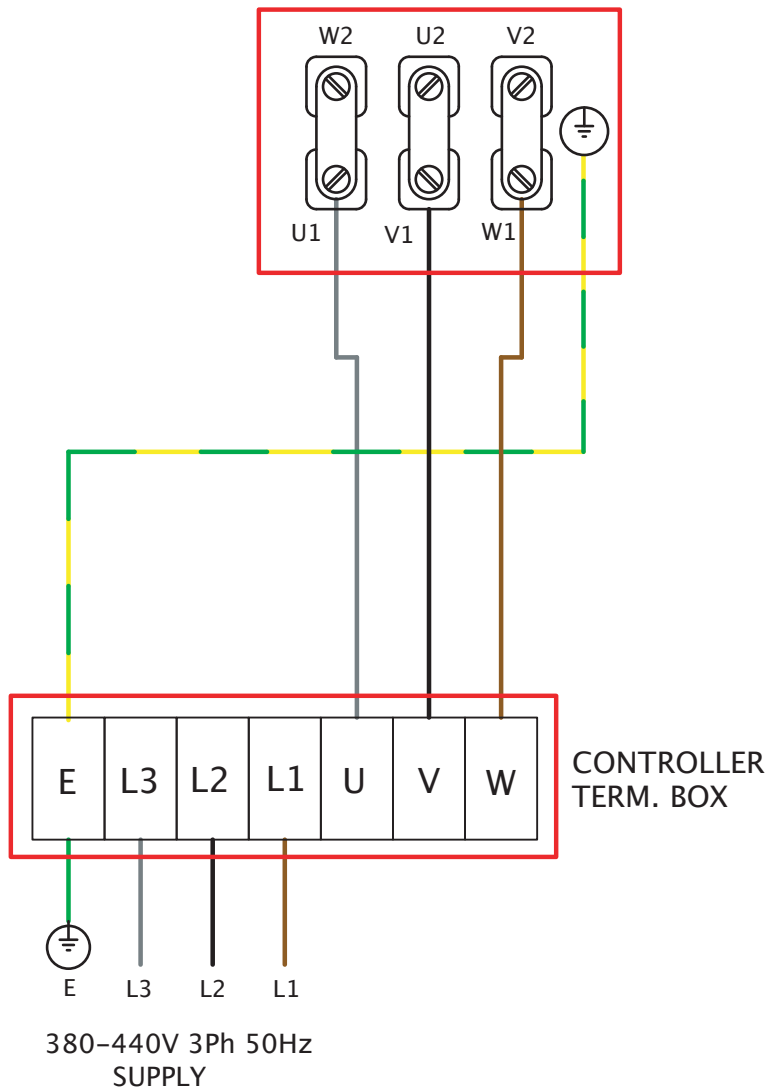

## HERITAGE FCD 380V-440V THREE PHASE

FIXED SPEED  
STAR CONNECTION

FIXED SPEED  
DELTA CONNECTION

# Wiring Diagrams

## HERITAGE FCD 380V-440V THREE PHASE DELTA C/W TC

VARIABLE SPEED DELTA CONNECTION  
 CONTROLLER TYPE: 149-TC3\*\*\*

# Wiring Diagrams

HERITAGE FCD 380V-440V THREE PHASE STAR CW TC

VARIABLE SPEED STAR CONNECTION  
CONTROLLER TYPE: 149-TC3\*\*\*