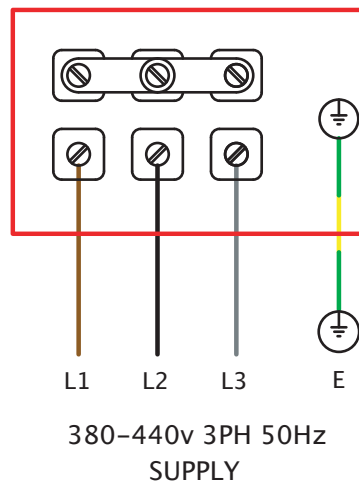

# Wiring Diagrams

## HERITAGE FCD 380V-440V THREE PHASE

FIXED SPEED  
STAR CONNECTION

FIXED SPEED  
DELTA CONNECTION

## HERITAGE FCD 380V-440V THREE PHASE DELTA C/W TC

VARIABLE SPEED DELTA CONNECTION  
 CONTROLLER TYPE: 149-TC3\*\*\*

# Wiring Diagrams

HERITAGE FCD 380V-440V THREE PHASE STAR CW TC

VARIABLE SPEED STAR CONNECTION  
CONTROLLER TYPE: 149-TC3\*\*\*