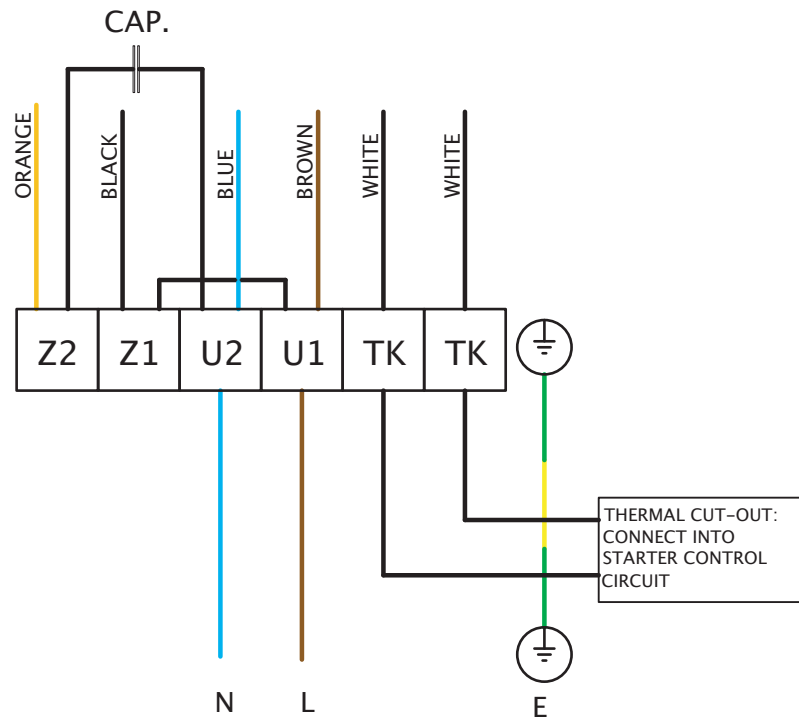

# Wiring Diagrams

### FIXED SPEED CONNECTION

# Wiring Diagrams

HERITAGE FCE 220V-240V SINGLE PHASE C/W EL31 / EL61

VARIABLE SPEED CONNECTION  
 CONTROLLER TYPES: 149-EL31TK  
 149-EL61TK

## HERITAGE FCE 220V-240V SINGLE PHASE C/W TC

VARIABLE SPEED CONNECTION  
 CONTROLLER TYPES: 149-TC1\*\*