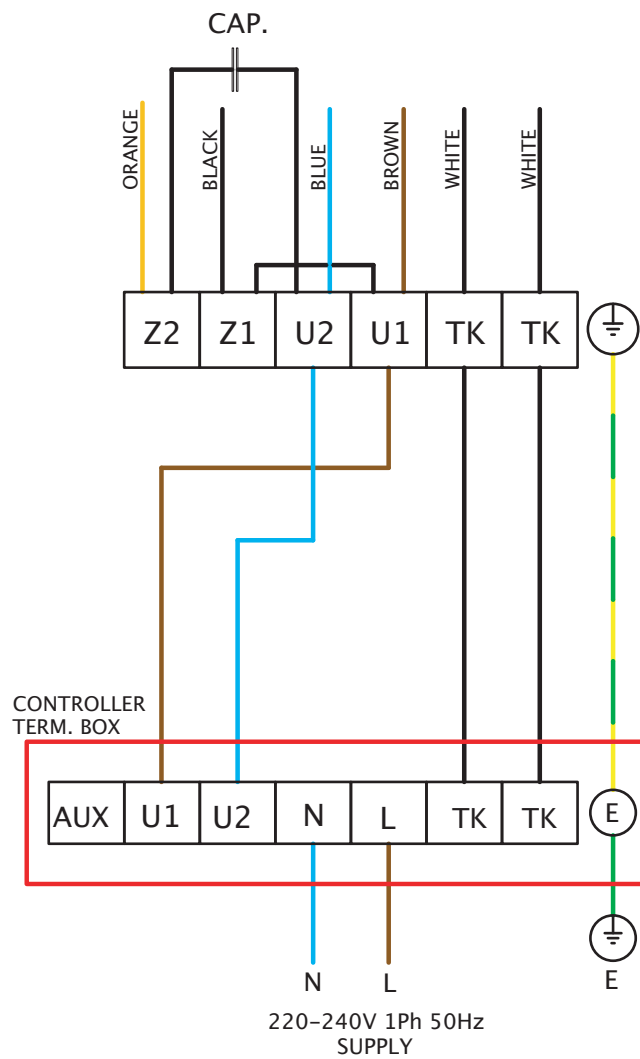

# Wiring Diagrams

## HERITAGE FCE 220V-240V SINGLE PHASE

### FIXED SPEED CONNECTION

# Wiring Diagrams

HERITAGE FCE 220V-240V SINGLE PHASE C/W EL31 / EL61

VARIABLE SPEED CONNECTION  
 CONTROLLER TYPES: 149-EL31TK  
 149-EL61TK