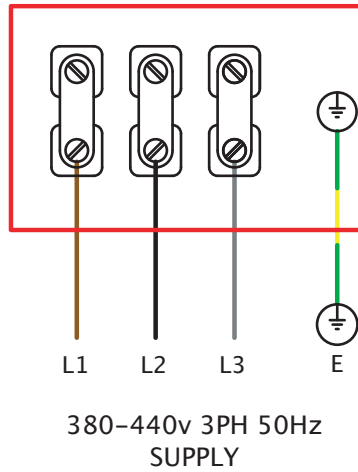

Wiring Diagrams

HERITAGE FCGD 380V-440V THREE PHASE

FIXED SPEED STAR CONNECTION

FIXED SPEED DELTA CONNECTION