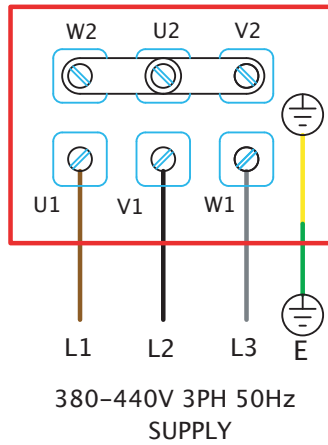

Wiring Diagrams

HERITAGE FCHE 220V-240V SINGLE PHASE

FIXED SPEED CONNECTION

Wiring Diagrams

HERITAGE FCHD 380V-440V THREE PHASE

FIXED SPEED
STAR CONNECTION

FIXED SPEED
DELTA CONNECTION