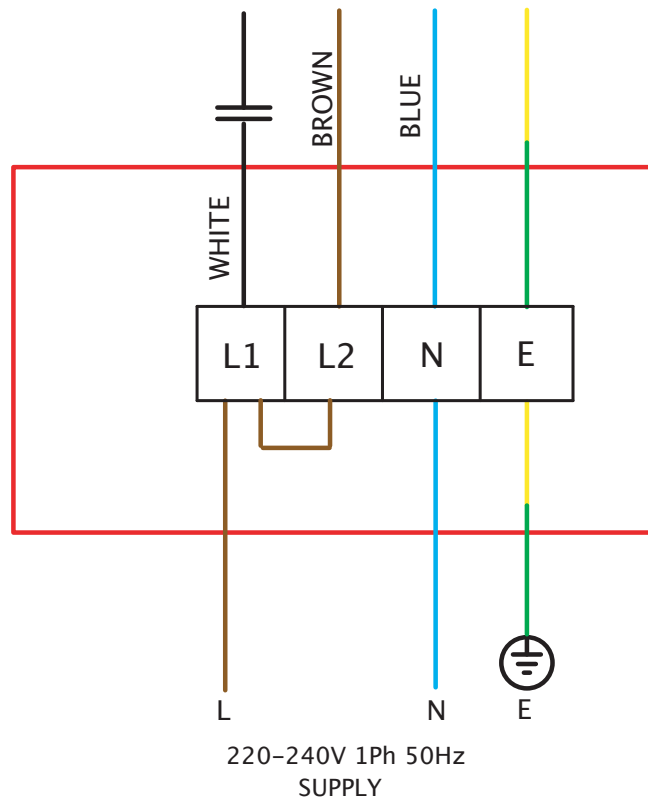

Wiring Diagrams

HERITAGE FCHE 220V-240V SINGLE PHASE

FIXED SPEED CONNECTION

Wiring Diagrams

HERITAGE FCHD 380V-440V THREE PHASE

FIXED SPEED
STAR CONNECTION

FIXED SPEED
DELTA CONNECTION