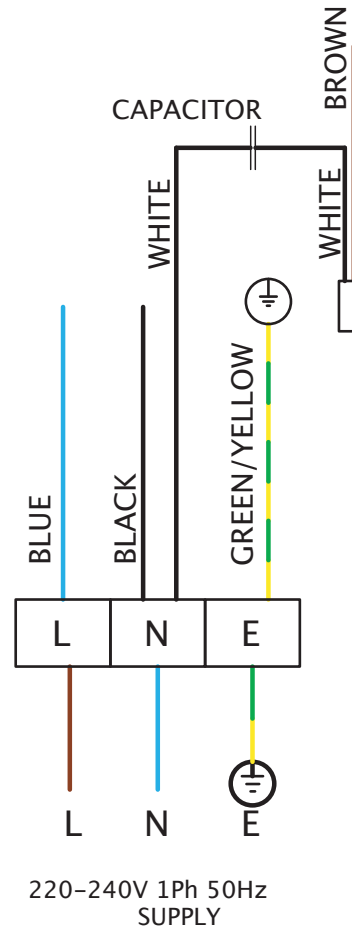

# Wiring Diagrams

## MINIFLOW FMV 220V-240V SINGLE PHASE

### FIXED SPEED CONNECTION

## MINIFLOW FMV 220V-240V SINGLE PHASE CW EL31

VARIABLE SPEED CONNECTION  
CONTROLLER TYPES: 149-EL31