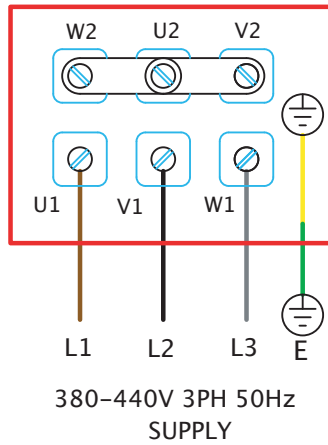

Wiring Diagrams

SMOKEVENT LCS 380V-440V THREE PHASE

FIXED SPEED
STAR CONNECTION

FIXED SPEED
DELTA CONNECTION

THIS IS A STANDARD WIRING DIAGRAM. IF THE MOTOR WIRING DIAGRAM DIFFERS FROM THE STANDARD, THE MOTOR WIRING DIAGRAM MUST TAKE PRECEDENCE