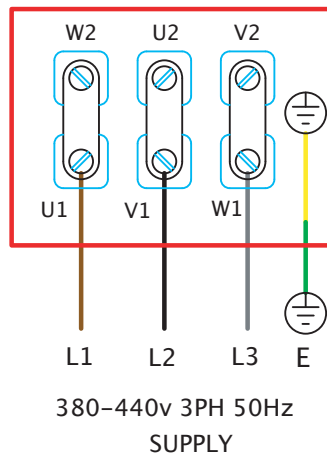

Wiring Diagrams

SMOKEVENT LCS 380V-440V THREE PHASE

FIXED SPEED
STAR CONNECTION

FIXED SPEED
DELTA CONNECTION

THIS IS A STANDARD WIRING DIAGRAM. IF THE MOTOR WIRING DIAGRAM DIFFERS FROM THE STANDARD, THE MOTOR WIRING DIAGRAM MUST TAKE PRECEDENCE