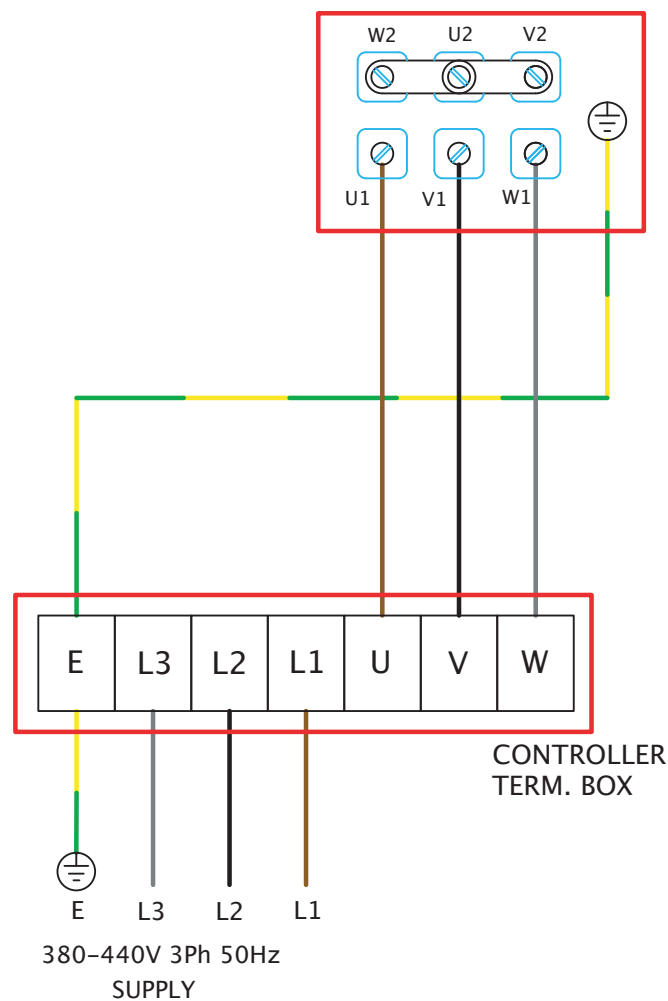

Wiring Diagrams

MULTIFLOW MFB 380V-440V STAR THREE PHASE C/W TC

VARIABLE SPEED
 STAR CONNECTION
 CONTROLLER TYPE: 149-TC33
 149-TC35
 149-TC310

THIS IS A STANDARD WIRING DIAGRAM. IF THE MOTOR WIRING DIAGRAM DIFFERS FROM THE STANDARD, THE MOTOR WIRING DIAGRAM MUST TAKE PRECEDENCE

Wiring Diagrams

MULTIFLOW MFB 380V-440V DELTA THREE PHASE C/W TC

VARIABLE SPEED
 DELTA CONNECTION
 CONTROLLER TYPE: 149-TC33
 149-TC35
 149-TC310

THIS IS A STANDARD WIRING DIAGRAM. IF THE MOTOR WIRING DIAGRAM DIFFERS FROM THE STANDARD, THE MOTOR WIRING DIAGRAM MUST TAKE PRECEDENCE

Wiring Diagrams

MULTIFLOW MFB 380V-440V THREE PHASE

FIXED SPEED STAR CONNECTION

FIXED SPEED DELTA CONNECTION

THIS IS A STANDARD WIRING DIAGRAM. IF THE MOTOR WIRING DIAGRAM DIFFERS FROM THE STANDARD, THE MOTOR WIRING DIAGRAM MUST TAKE PRECEDENCE

Wiring Diagrams

MULTIFLOW MFB 220V-240V SINGLE PHASE C/W TC

VARIABLE SPEED CONNECTION
CONTROLLER TYPES: 149-TC1**

THIS IS A STANDARD WIRING DIAGRAM. IF THE MOTOR WIRING DIAGRAM DIFFERS FROM THE STANDARD, THE MOTOR WIRING DIAGRAM MUST TAKE PRECEDENCE