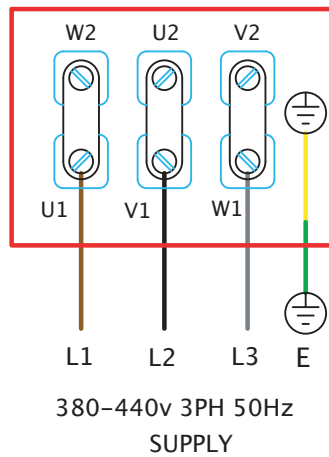

Wiring Diagrams

MULTIFLOW MFB 380V-440V STAR THREE PHASE C/W TC

VARIABLE SPEED
 STAR CONNECTION
 CONTROLLER TYPE: 149-TC33
 149-TC35
 149-TC310

THIS IS A STANDARD WIRING DIAGRAM. IF THE MOTOR WIRING DIAGRAM DIFFERS FROM THE STANDARD, THE MOTOR WIRING DIAGRAM MUST TAKE PRECEDENCE

Wiring Diagrams

MULTIFLOW MFB 380V-440V DELTA THREE PHASE C/W TC

VARIABLE SPEED
 DELTA CONNECTION
 CONTROLLER TYPE: 149-TC33
 149-TC35
 149-TC310

THIS IS A STANDARD WIRING DIAGRAM. IF THE MOTOR WIRING DIAGRAM DIFFERS FROM THE STANDARD, THE MOTOR WIRING DIAGRAM MUST TAKE PRECEDENCE

Wiring Diagrams

MULTIFLOW MFB 380V-440V THREE PHASE

FIXED SPEED STAR CONNECTION

FIXED SPEED DELTA CONNECTION

THIS IS A STANDARD WIRING DIAGRAM. IF THE MOTOR WIRING DIAGRAM DIFFERS FROM THE STANDARD, THE MOTOR WIRING DIAGRAM MUST TAKE PRECEDENCE

Wiring Diagrams

MULTIFLOW MFB 220V-240V SINGLE PHASE C/W TC

VARIABLE SPEED CONNECTION
CONTROLLER TYPES: 149-TC1**

THIS IS A STANDARD WIRING DIAGRAM. IF THE MOTOR WIRING DIAGRAM DIFFERS FROM THE STANDARD, THE MOTOR WIRING DIAGRAM MUST TAKE PRECEDENCE