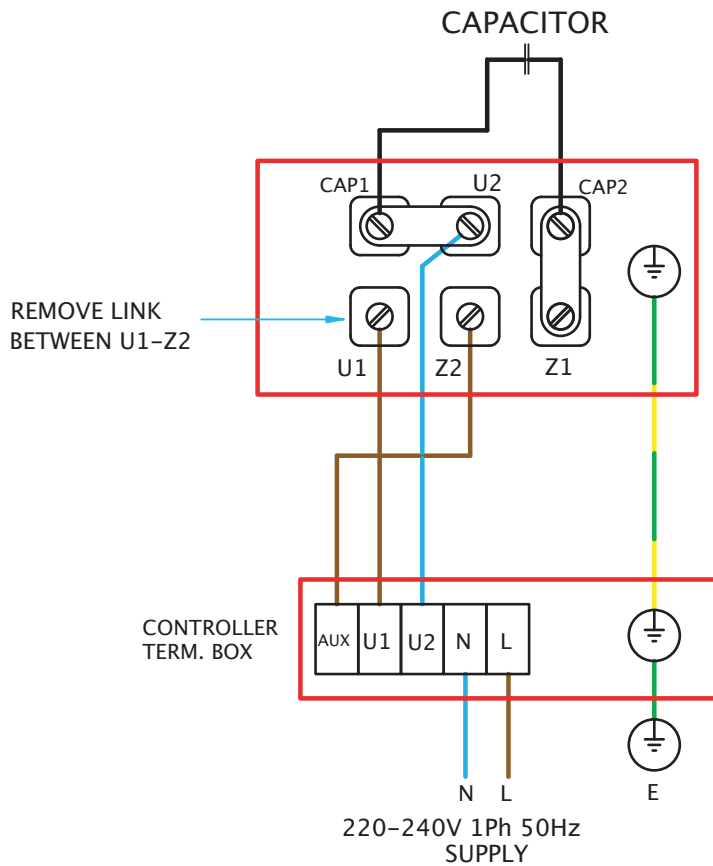

Wiring Diagrams

MULTIFLOW MFB 220V-240V SINGLE PHASE CW EL31/EL61/EL101

VARIABLE SPEED CONNECTION
CONTROLLER TYPES: 149-EL13
149-EL16

THIS IS A STANDARD WIRING DIAGRAM. IF THE MOTOR WIRING DIAGRAM DIFFERS FROM THE STANDARD, THE MOTOR WIRING DIAGRAM MUST TAKE PRECEDENCE