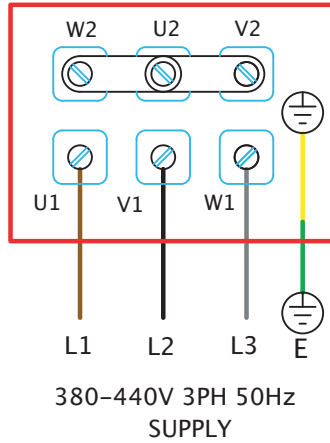

Wiring Diagrams

MULTIFLOW MFB 380V-440V STAR THREE PHASE C/W TC

VARIABLE SPEED
 STAR CONNECTION
 CONTROLLER TYPE: 149-TC33
 149-TC35
 149-TC310

THIS IS A STANDARD WIRING DIAGRAM. IF THE MOTOR WIRING DIAGRAM DIFFERS FROM THE STANDARD, THE MOTOR WIRING DIAGRAM MUST TAKE PRECEDENCE

Wiring Diagrams

MULTIFLOW MFB 380V-440V DELTA THREE PHASE C/W TC

VARIABLE SPEED
 DELTA CONNECTION
 CONTROLLER TYPE: 149-TC33
 149-TC35
 149-TC310

THIS IS A STANDARD WIRING DIAGRAM. IF THE MOTOR WIRING DIAGRAM DIFFERS FROM THE STANDARD, THE MOTOR WIRING DIAGRAM MUST TAKE PRECEDENCE

Wiring Diagrams

MULTIFLOW MFB 380V-440V THREE PHASE

FIXED SPEED STAR CONNECTION

FIXED SPEED DELTA CONNECTION

THIS IS A STANDARD WIRING DIAGRAM. IF THE MOTOR WIRING DIAGRAM DIFFERS FROM THE STANDARD, THE MOTOR WIRING DIAGRAM MUST TAKE PRECEDENCE

Wiring Diagrams

MULTIFLOW MFB 220V-240V SINGLE PHASE C/W TC

VARIABLE SPEED CONNECTION
CONTROLLER TYPES: 149-TC1**

THIS IS A STANDARD WIRING DIAGRAM. IF THE MOTOR WIRING DIAGRAM DIFFERS FROM THE STANDARD, THE MOTOR WIRING DIAGRAM MUST TAKE PRECEDENCE