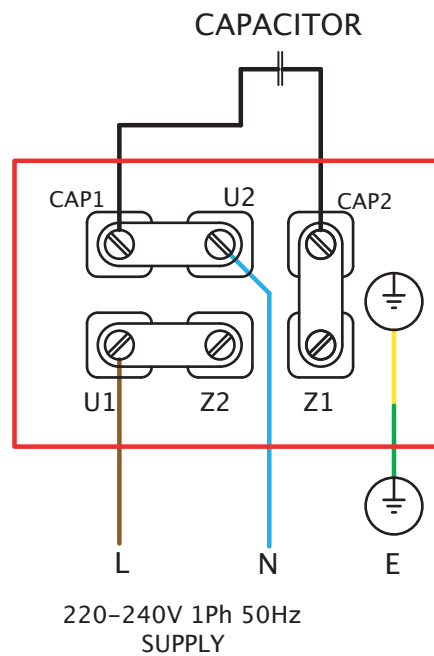

Wiring Diagrams

MULTIFLOW MFB 220V-240V SINGLE PHASE

FIXED SPEED CONNECTION

THIS IS A STANDARD WIRING DIAGRAM. IF THE MOTOR WIRING DIAGRAM DIFFERS FROM THE STANDARD, THE MOTOR WIRING DIAGRAM MUST TAKE PRECEDENCE