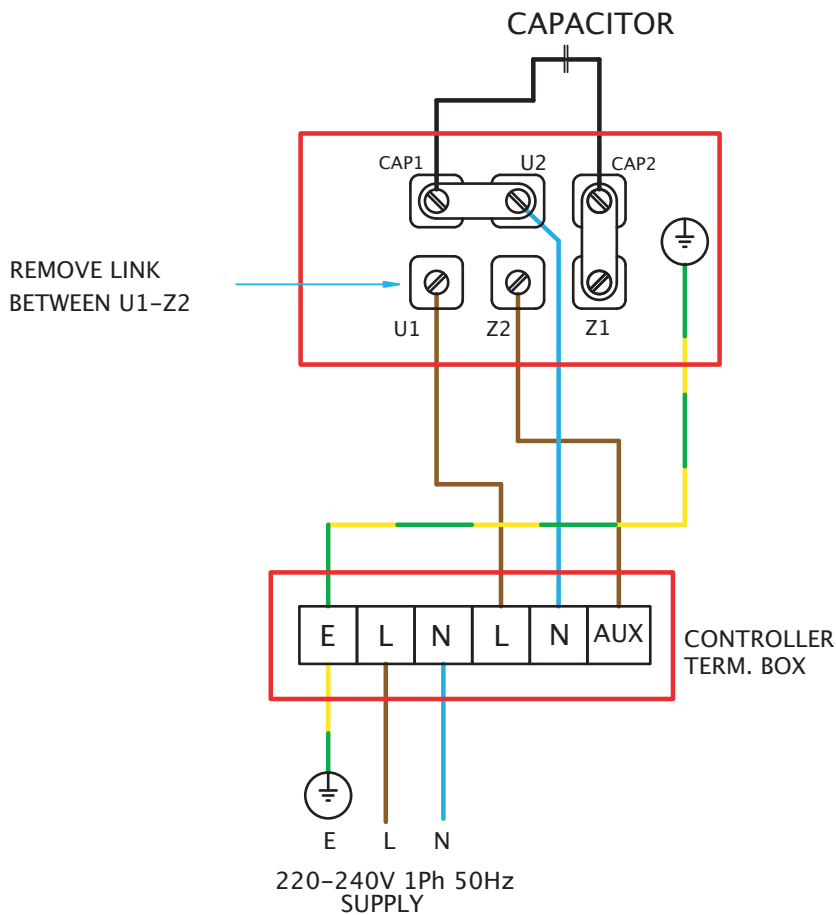

Wiring Diagrams

MULTIFLOW MFB 380V-440V STAR THREE PHASE C/W TC

VARIABLE SPEED
 STAR CONNECTION
 CONTROLLER TYPE: 149-TC33
 149-TC35
 149-TC310

THIS IS A STANDARD WIRING DIAGRAM. IF THE MOTOR WIRING DIAGRAM DIFFERS FROM THE STANDARD, THE MOTOR WIRING DIAGRAM MUST TAKE PRECEDENCE

Wiring Diagrams

MULTIFLOW MFB 380V-440V DELTA THREE PHASE C/W TC

VARIABLE SPEED
 DELTA CONNECTION
 CONTROLLER TYPE: 149-TC33
 149-TC35
 149-TC310

THIS IS A STANDARD WIRING DIAGRAM. IF THE MOTOR WIRING DIAGRAM DIFFERS FROM THE STANDARD, THE MOTOR WIRING DIAGRAM MUST TAKE PRECEDENCE

Wiring Diagrams

MULTIFLOW MFB 380V-440V THREE PHASE

FIXED SPEED STAR CONNECTION

FIXED SPEED DELTA CONNECTION

THIS IS A STANDARD WIRING DIAGRAM. IF THE MOTOR WIRING DIAGRAM DIFFERS FROM THE STANDARD, THE MOTOR WIRING DIAGRAM MUST TAKE PRECEDENCE

Wiring Diagrams

MULTIFLOW MFB 220V-240V SINGLE PHASE C/W TC

VARIABLE SPEED CONNECTION
CONTROLLER TYPES: 149-TC1**

THIS IS A STANDARD WIRING DIAGRAM. IF THE MOTOR WIRING DIAGRAM DIFFERS FROM THE STANDARD, THE MOTOR WIRING DIAGRAM MUST TAKE PRECEDENCE