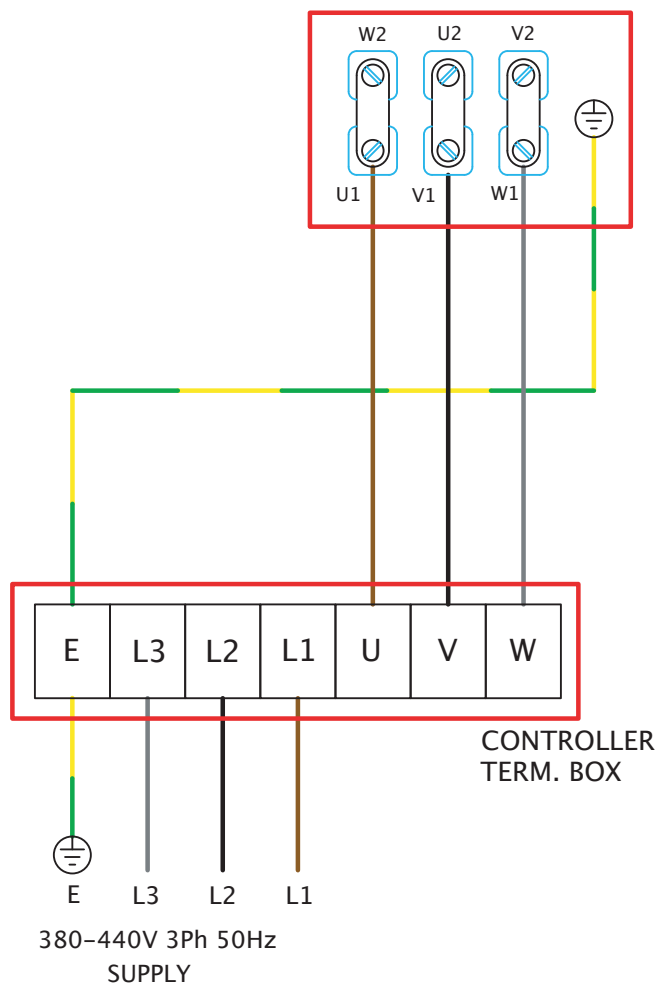

Wiring Diagrams

MULTIFLOW MFB 380V-440V STAR THREE PHASE C/W TC

VARIABLE SPEED
 STAR CONNECTION
 CONTROLLER TYPE: 149-TC33
 149-TC35
 149-TC310

THIS IS A STANDARD WIRING DIAGRAM. IF THE MOTOR WIRING DIAGRAM DIFFERS FROM THE STANDARD, THE MOTOR WIRING DIAGRAM MUST TAKE PRECEDENCE

Wiring Diagrams

MULTIFLOW MFB 380V-440V DELTA THREE PHASE C/W TC

VARIABLE SPEED
 DELTA CONNECTION
 CONTROLLER TYPE: 149-TC33
 149-TC35
 149-TC310

THIS IS A STANDARD WIRING DIAGRAM. IF THE MOTOR WIRING DIAGRAM DIFFERS FROM THE STANDARD, THE MOTOR WIRING DIAGRAM MUST TAKE PRECEDENCE

Wiring Diagrams

MULTIFLOW MFB 380V-440V THREE PHASE

FIXED SPEED STAR CONNECTION

FIXED SPEED DELTA CONNECTION

THIS IS A STANDARD WIRING DIAGRAM. IF THE MOTOR WIRING DIAGRAM DIFFERS FROM THE STANDARD, THE MOTOR WIRING DIAGRAM MUST TAKE PRECEDENCE

Wiring Diagrams

MULTIFLOW MFB 220V-240V SINGLE PHASE C/W TC

VARIABLE SPEED CONNECTION
CONTROLLER TYPES: 149-TC1**

THIS IS A STANDARD WIRING DIAGRAM. IF THE MOTOR WIRING DIAGRAM DIFFERS FROM THE STANDARD, THE MOTOR WIRING DIAGRAM MUST TAKE PRECEDENCE