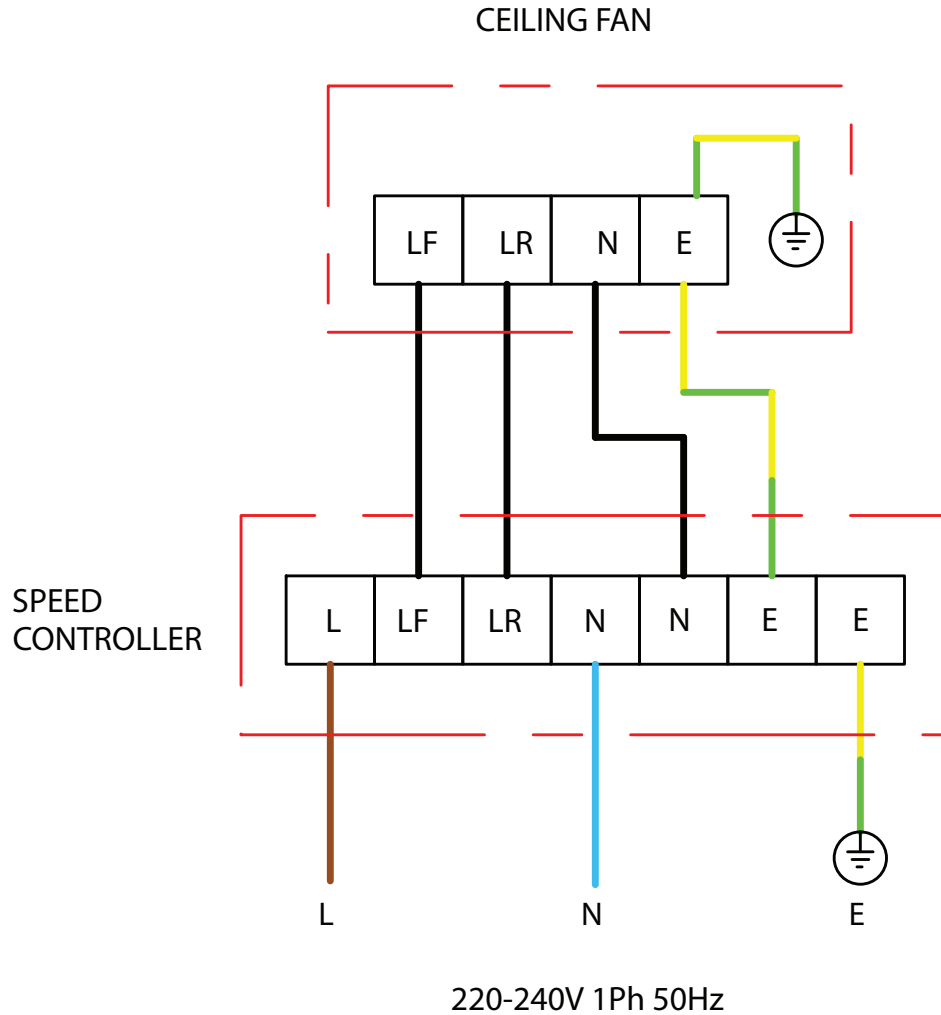

Wiring Diagrams

CEILING FAN HCF 220V-240V SINGLE PHASE C/W HCFC

Wiring Diagrams

CEILING FAN HCF 220-240V SINGLE PHASE

FIXED SPEED CONNECTION