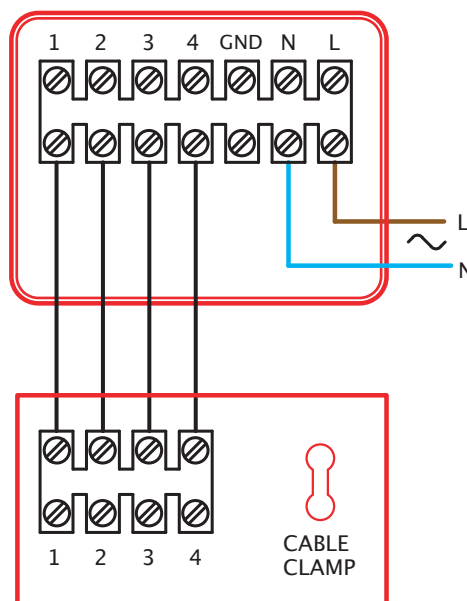

Wiring Diagrams

WINDOW / WALL SAX 220V-240V SINGLE PHASE

'A' VERSION ONLY FOR INTAKE

'A' VERSION ONLY FOR EXTRACT

'AR' VERSION