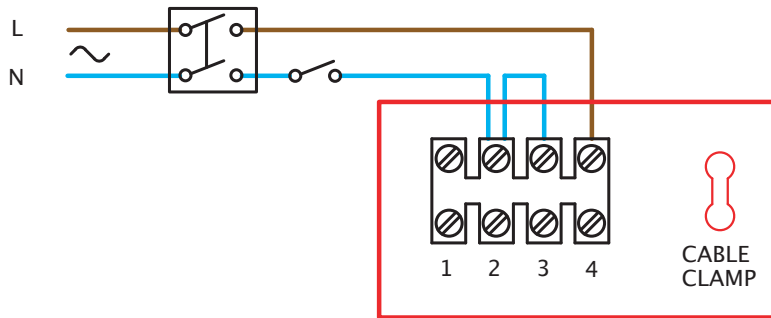

Wiring Diagrams

WINDOW / WALL SAX 220V-240V SINGLE PHASE

'A' VERSION ONLY FOR INTAKE

'A' VERSION ONLY FOR EXTRACT

'AR' VERSION