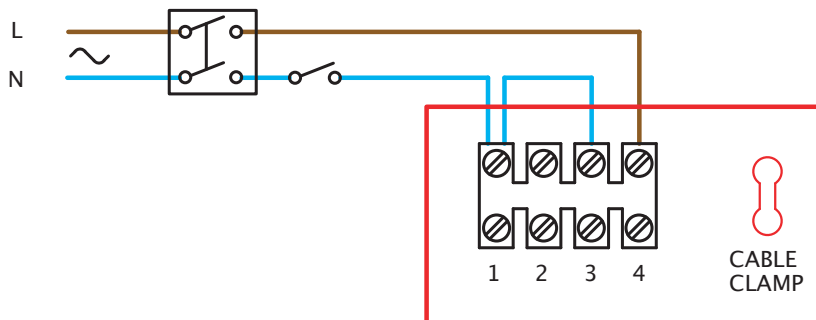

Wiring Diagrams

WINDOW / WALL SAX 220V-240V SINGLE PHASE

'A' VERSION ONLY FOR INTAKE

'A' VERSION ONLY FOR EXTRACT

'AR' VERSION