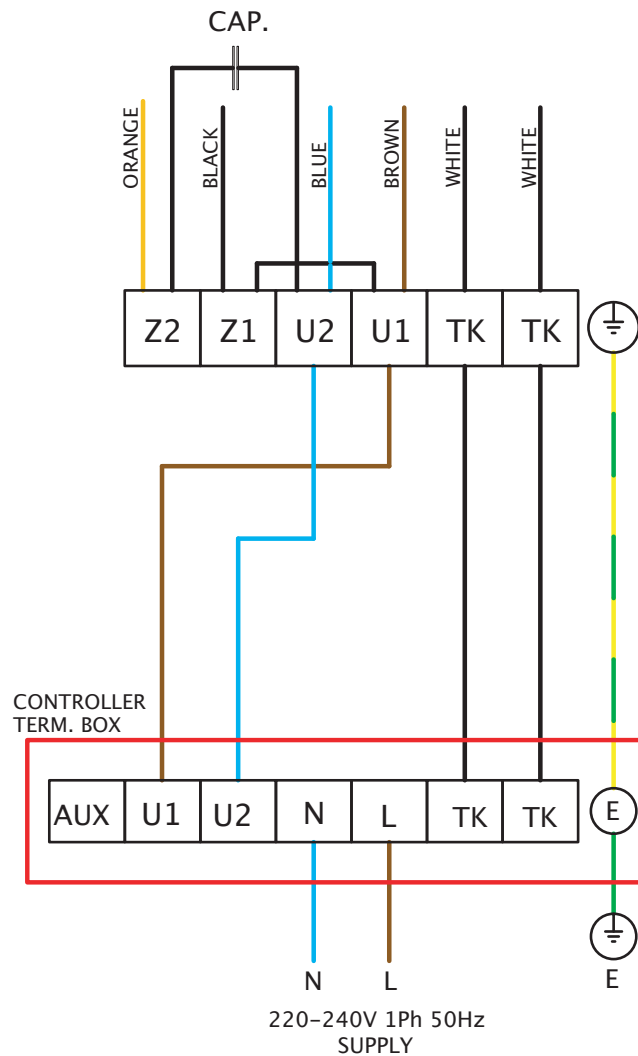

Wiring Diagrams

HERITAGE SCH 220V-240V SINGLE PHASE

FIXED SPEED CONNECTION

Wiring Diagrams

HERITAGE SCH 220V-240V SINGLE PHASE C/W EL31TK / EL61TK

VARIABLE SPEED CONNECTION CONTROLLER TYPES: 149-EL31TK 149-EL61TK

Wiring Diagrams

HERITAGE SCH 220V-240V SINGLE PHASE C/W TC

VARIABLE SPEED CONNECTION
CONTROLLER TYPE: 149-TC12
 149-TC14
 149-TC18
 149-TC110

Wiring Diagrams

HERITAGE SCH 380V-440V THREE PHASE

FIXED SPEED STAR CONNECTION

FIXED SPEED DELTA CONNECTION

Wiring Diagrams

HERITAGE SCH 380V-440V THREE PHASE DELTA C/W TC

VARIABLE SPEED DELTA CONNECTION
CONTROLLER TYPE: 149-TC33
149-TC35
149-TC310

Wiring Diagrams

HERITAGE SCH 380V-440V THREE PHASE STAR C/W TC

VARIABLE SPEED STAR CONNECTION
CONTROLLER TYPE: 149-TC33
149-TC35
149-TC310