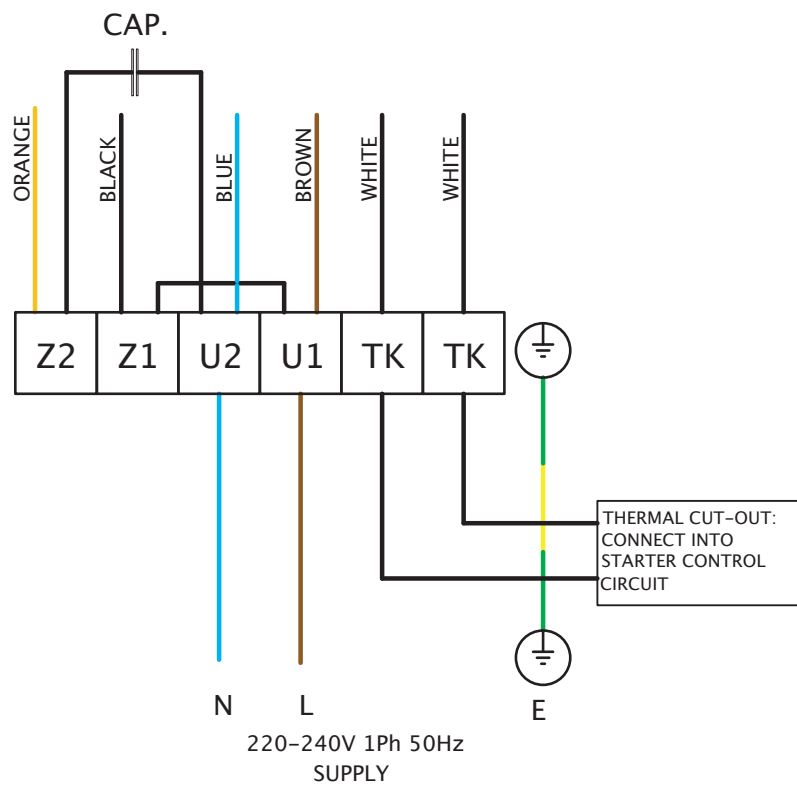

Wiring Diagrams

HERITAGE SCH 220V-240V SINGLE PHASE

FIXED SPEED CONNECTION

Wiring Diagrams

HERITAGE SCH 220V-240V SINGLE PHASE C/W EL31TK / EL61TK

VARIABLE SPEED CONNECTION CONTROLLER TYPES: 149-EL31TK 149-EL61TK

Wiring Diagrams

HERITAGE SCH 220V-240V SINGLE PHASE C/W TC

VARIABLE SPEED CONNECTION
CONTROLLER TYPE: 149-TC12
 149-TC14
 149-TC18
 149-TC110

Wiring Diagrams

HERITAGE SCH 380V-440V THREE PHASE

FIXED SPEED STAR CONNECTION

FIXED SPEED DELTA CONNECTION

Wiring Diagrams

HERITAGE SCH 380V-440V THREE PHASE DELTA C/W TC

VARIABLE SPEED DELTA CONNECTION
CONTROLLER TYPE: 149-TC33
149-TC35
149-TC310

Wiring Diagrams

HERITAGE SCH 380V-440V THREE PHASE STAR C/W TC

VARIABLE SPEED STAR CONNECTION
CONTROLLER TYPE: 149-TC33
149-TC35
149-TC310