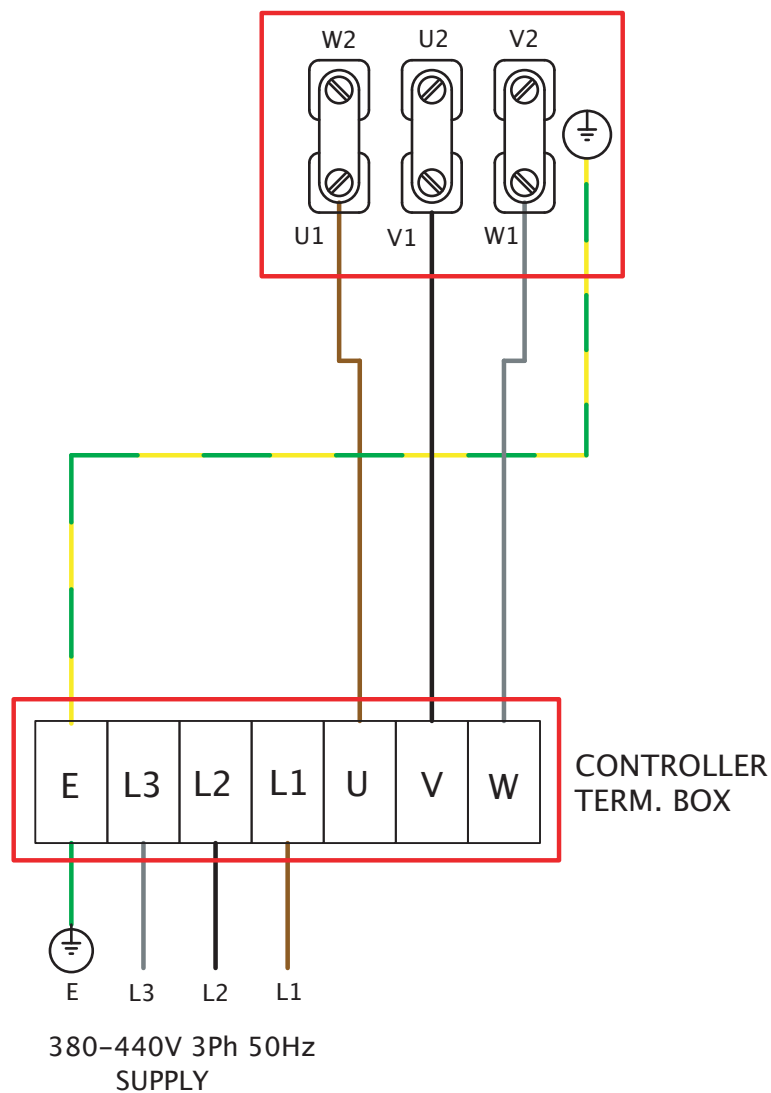

Wiring Diagrams

HERITAGE SCH 220V-240V SINGLE PHASE

FIXED SPEED CONNECTION

Wiring Diagrams

HERITAGE SCH 220V-240V SINGLE PHASE C/W EL31TK / EL61TK

VARIABLE SPEED CONNECTION CONTROLLER TYPES: 149-EL31TK 149-EL61TK

Wiring Diagrams

HERITAGE SCH 220V-240V SINGLE PHASE C/W TC

VARIABLE SPEED CONNECTION
CONTROLLER TYPE: 149-TC12
 149-TC14
 149-TC18
 149-TC110

Wiring Diagrams

HERITAGE SCH 380V-440V THREE PHASE

FIXED SPEED STAR CONNECTION

FIXED SPEED DELTA CONNECTION

Wiring Diagrams

HERITAGE SCH 380V-440V THREE PHASE DELTA C/W TC

VARIABLE SPEED DELTA CONNECTION
CONTROLLER TYPE: 149-TC33
149-TC35
149-TC310

Wiring Diagrams

HERITAGE SCH 380V-440V THREE PHASE STAR C/W TC

VARIABLE SPEED STAR CONNECTION
CONTROLLER TYPE: 149-TC33
149-TC35
149-TC310