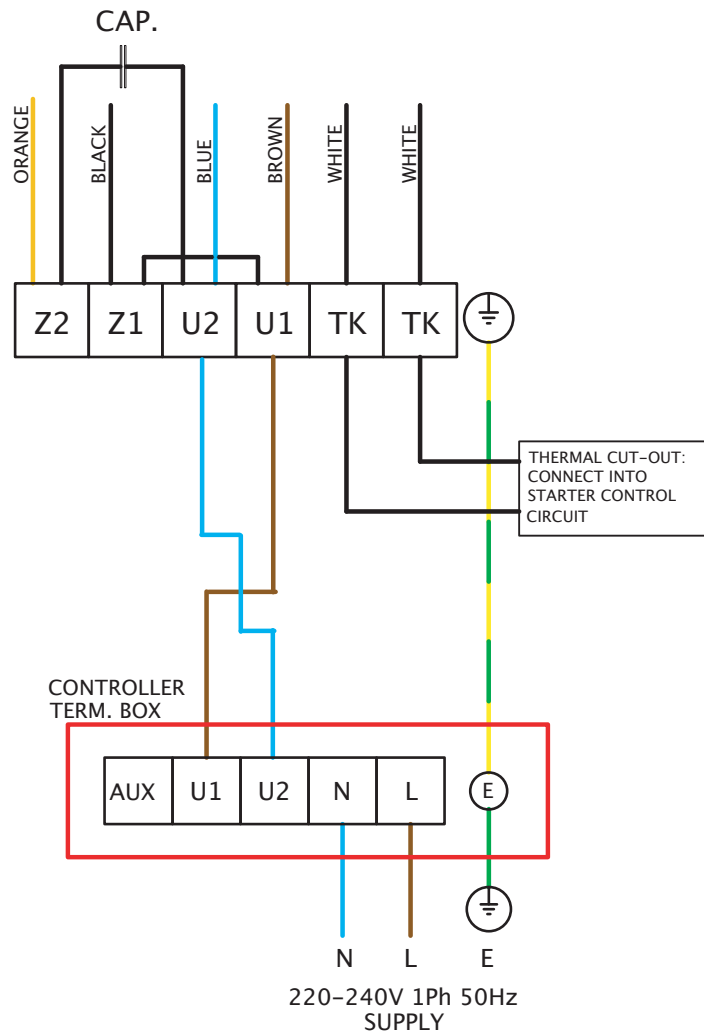

Wiring Diagrams

HERITAGE SCH 220V-240V SINGLE PHASE

FIXED SPEED CONNECTION

Wiring Diagrams

HERITAGE SCH 220V-240V SINGLE PHASE C/W EL31TK / EL61TK

VARIABLE SPEED CONNECTION CONTROLLER TYPES: 149-EL31TK 149-EL61TK

Wiring Diagrams

HERITAGE SCH 220V-240V SINGLE PHASE C/W TC

VARIABLE SPEED CONNECTION
CONTROLLER TYPE: 149-TC12
 149-TC14
 149-TC18
 149-TC110

Wiring Diagrams

HERITAGE SCH 380V-440V THREE PHASE

FIXED SPEED STAR CONNECTION

FIXED SPEED DELTA CONNECTION

Wiring Diagrams

HERITAGE SCH 380V-440V THREE PHASE DELTA C/W TC

VARIABLE SPEED DELTA CONNECTION
CONTROLLER TYPE: 149-TC33
149-TC35
149-TC310

Wiring Diagrams

HERITAGE SCH 380V-440V THREE PHASE STAR C/W TC

VARIABLE SPEED STAR CONNECTION
CONTROLLER TYPE: 149-TC33
149-TC35
149-TC310