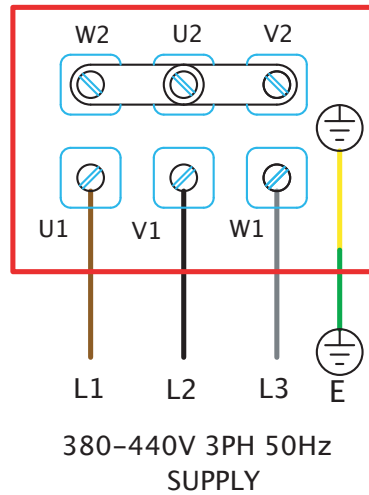

Wiring Diagrams

HERITAGE SCH 220V-240V SINGLE PHASE C/W TC

VARIABLE SPEED CONNECTION
CONTROLLER TYPE: 149-TC12
 149-TC14
 149-TC18
 149-TC110

Wiring Diagrams

HERITAGE SCH 380V-440V THREE PHASE

FIXED SPEED STAR CONNECTION

FIXED SPEED DELTA CONNECTION

Wiring Diagrams

HERITAGE SCH 380V-440V THREE PHASE DELTA C/W TC

VARIABLE SPEED DELTA CONNECTION
CONTROLLER TYPE: 149-TC33
149-TC35
149-TC310

Wiring Diagrams

HERITAGE SCH 380V-440V THREE PHASE STAR C/W TC

VARIABLE SPEED STAR CONNECTION
CONTROLLER TYPE: 149-TC33
149-TC35
149-TC310