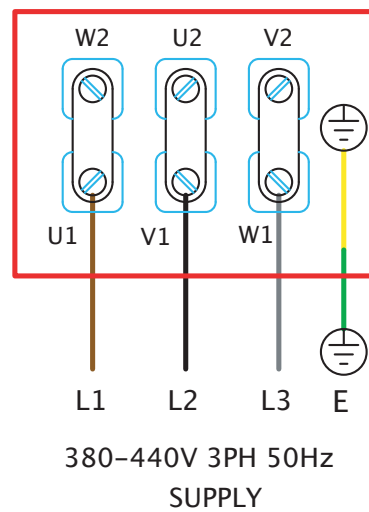

Wiring Diagrams

HERITAGE SCH 220V-240V SINGLE PHASE C/W TC

VARIABLE SPEED CONNECTION
CONTROLLER TYPE: 149-TC12
 149-TC14
 149-TC18
 149-TC110

Wiring Diagrams

HERITAGE SCH 380V-440V THREE PHASE

FIXED SPEED STAR CONNECTION

FIXED SPEED DELTA CONNECTION

Wiring Diagrams

HERITAGE SCH 380V-440V THREE PHASE DELTA C/W TC

VARIABLE SPEED DELTA CONNECTION
CONTROLLER TYPE: 149-TC33
149-TC35
149-TC310

Wiring Diagrams

HERITAGE SCH 380V-440V THREE PHASE STAR C/W TC

VARIABLE SPEED STAR CONNECTION
CONTROLLER TYPE: 149-TC33
149-TC35
149-TC310