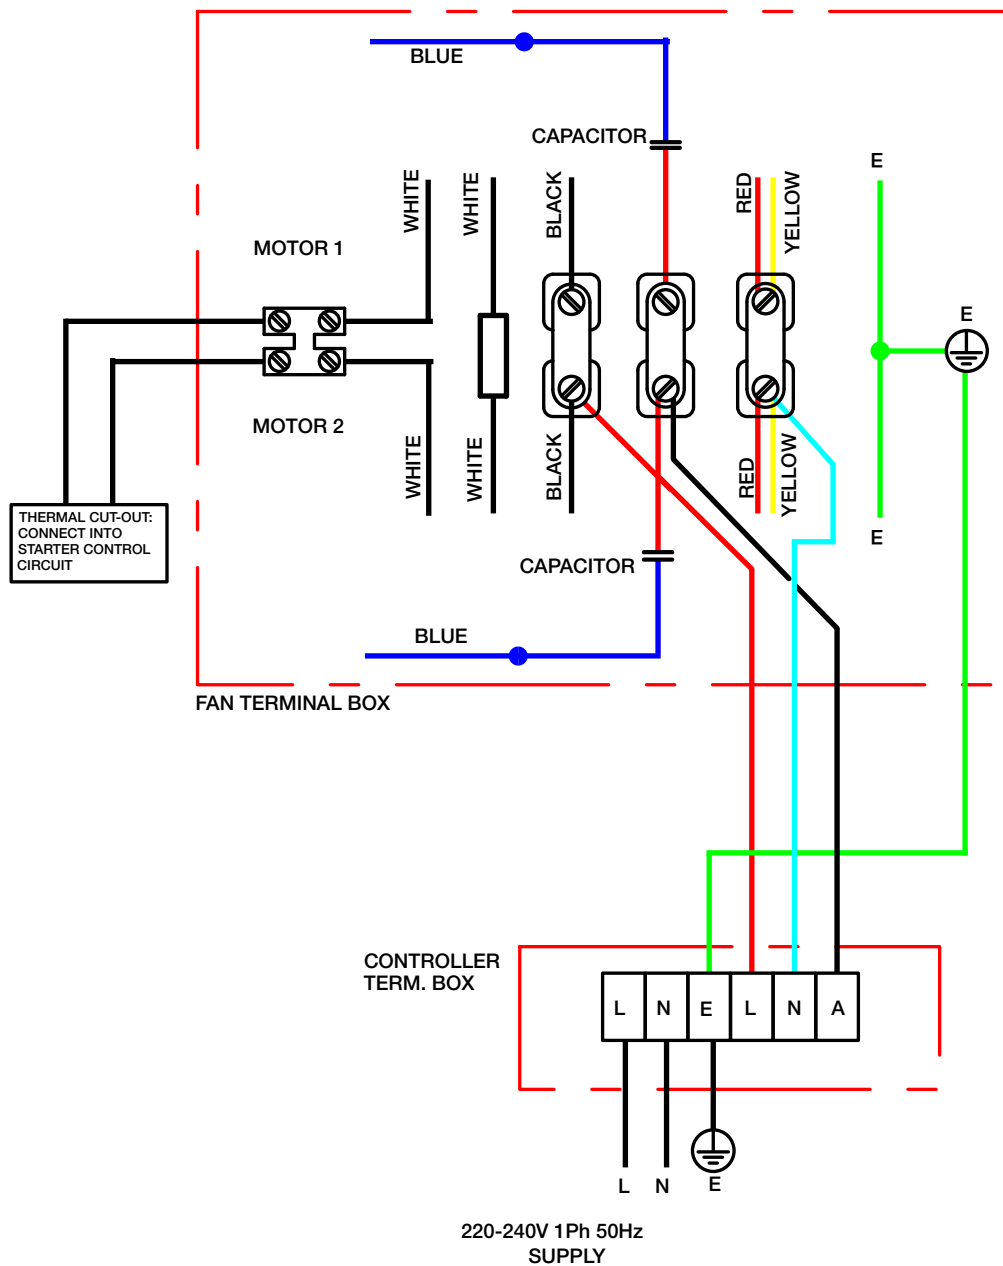

Wiring Diagrams

COMPACT SCPP 220V-240V SINGLE PHASE

FIXED SPEED CONNECTION

CUSTOMER TO PROVIDE LINK BETWEEN BLACK AND CAP 1 ON MOTOR 2

Wiring Diagrams

COMPACT SCPP 220V-240V SINGLE PHASE C/W EL101

VARIABLE SPEED CONNECTION CONTROLLER TYPE: 149-EL101

Wiring Diagrams

COMPACT SCPP 220V-240V SINGLE PHASE C/W TC

VARIABLE SPEED CONNECTION CONTROLLER TYPE:149-TC1**

Wiring Diagrams

COMPACT SCPP 220V-240V SINGLE PHASE C/W EL61TK

VARIABLE SPEED CONNECTION CONTROLLER TYPE:149-EL61TK