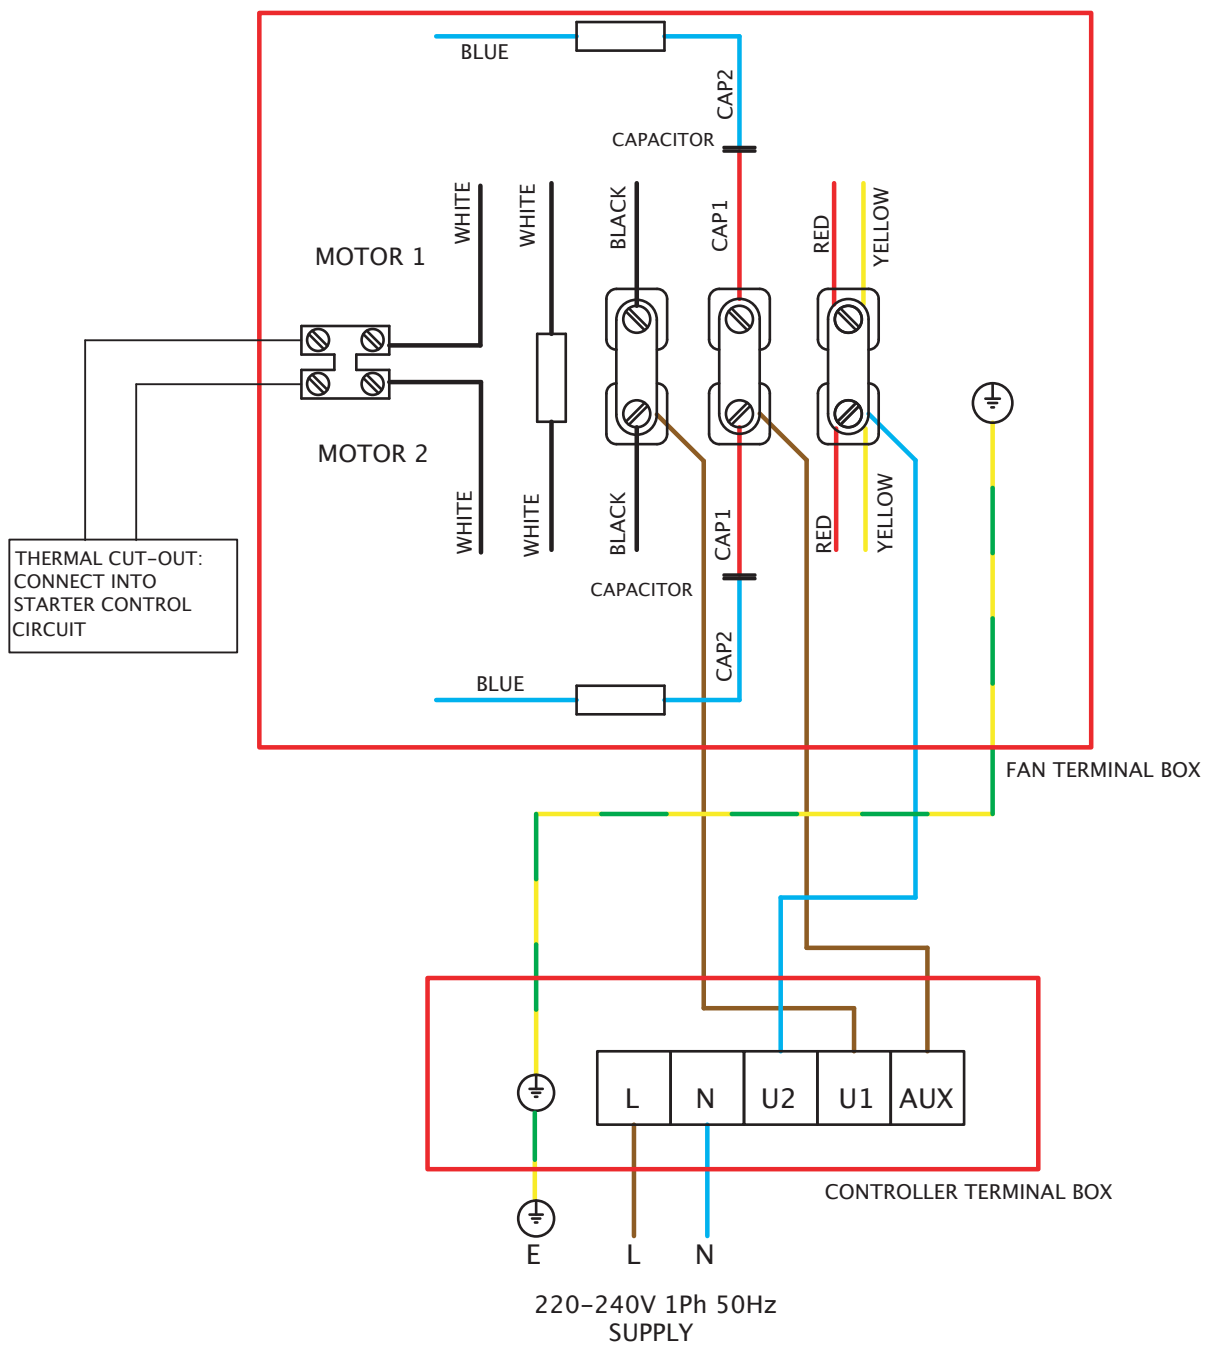

Wiring Diagrams

COMPACT SCPP 220V-240V SINGLE PHASE

FIXED SPEED CONNECTION

CUSTOMER TO PROVIDE LINK BETWEEN BLACK AND CAP 1 ON MOTOR 2

Wiring Diagrams

COMPACT SCPP 220V-240V SINGLE PHASE C/W EL101

VARIABLE SPEED CONNECTION CONTROLLER TYPE: 149-EL101

Wiring Diagrams

COMPACT SCPP 220V-240V SINGLE PHASE C/W TC

VARIABLE SPEED CONNECTION CONTROLLER TYPE:149-TC1**

Wiring Diagrams

COMPACT SCPP 220V-240V SINGLE PHASE C/W EL61TK

VARIABLE SPEED CONNECTION CONTROLLER TYPE:149-EL61TK