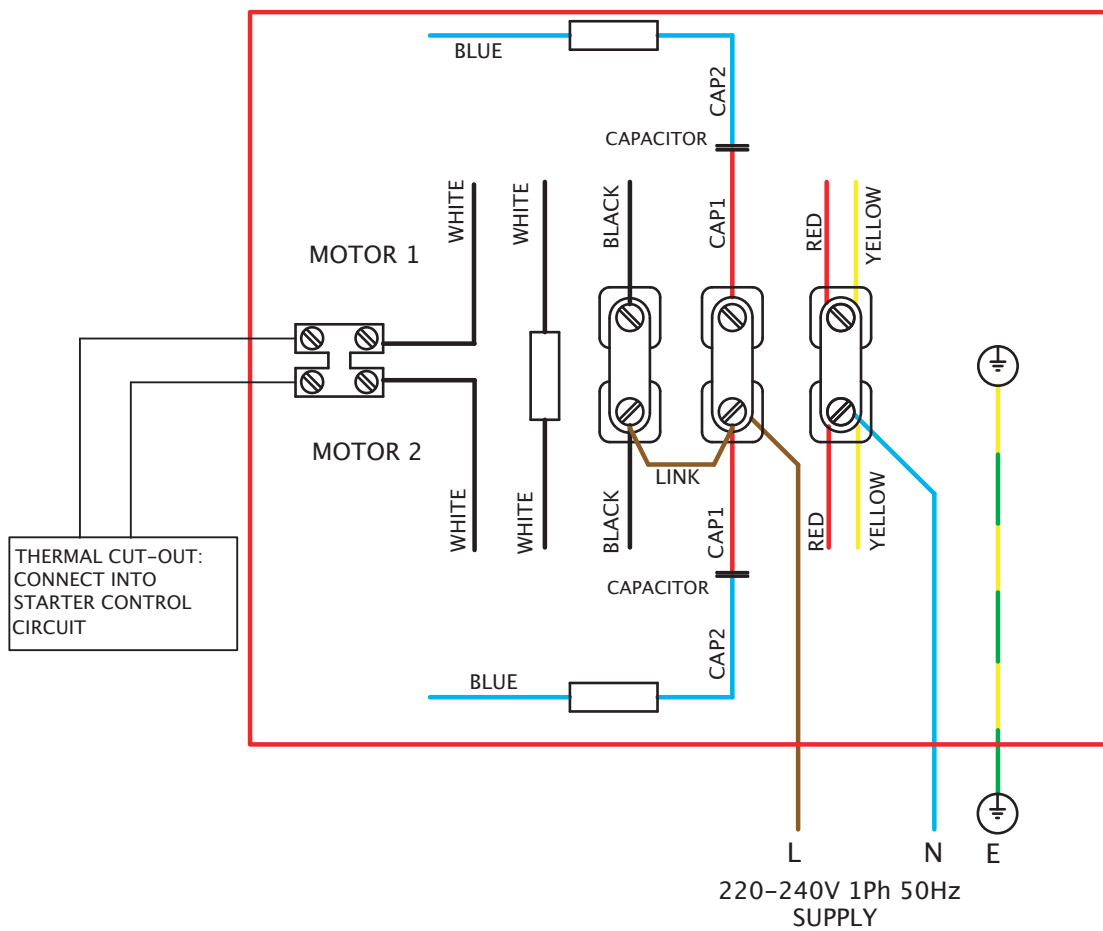

Wiring Diagrams

COMPACT SCPP 220V-240V SINGLE PHASE

FIXED SPEED CONNECTION

CUSTOMER TO PROVIDE LINK BETWEEN BLACK AND CAP 1 ON MOTOR 2

Wiring Diagrams

COMPACT SCPP 220V-240V SINGLE PHASE C/W EL101

VARIABLE SPEED CONNECTION CONTROLLER TYPE: 149-EL101

Wiring Diagrams

COMPACT SCPP 220V-240V SINGLE PHASE C/W TC

VARIABLE SPEED CONNECTION CONTROLLER TYPE:149-TC1**

Wiring Diagrams

COMPACT SCPP 220V-240V SINGLE PHASE C/W EL61TK

VARIABLE SPEED CONNECTION CONTROLLER TYPE:149-EL61TK