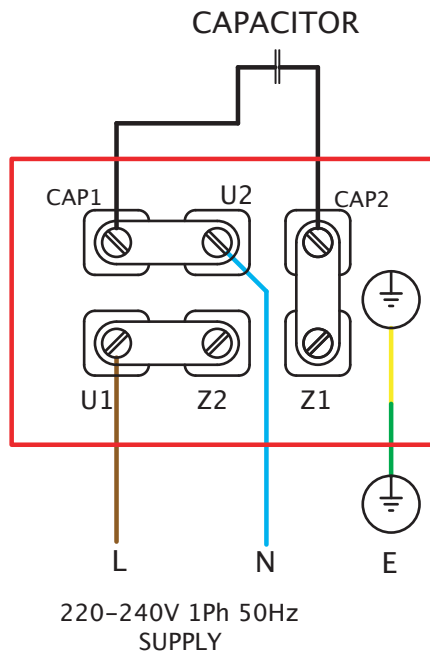

Wiring Diagrams

REVOLUTION SLC 220V-240V SINGLE PHASE

FIXED SPEED CONNECTION

Wiring Diagrams

REVOLUTION SLC 220V-240V SINGLE PHASE C/W EL31 / EL61 / EL101

VARIABLE SPEED CONNECTION SPEED CONTROLLER TYPES: 149-EL31 149-EL61 149-EL101

Wiring Diagrams

REVOLUTION SLC 220V-240V SINGLE PHASE C/W TC

VARIABLE SPEED CONNECTION SPEED CONTROLLER TYPES: 149-TC12 149-TC14 149-TC18 149-TC110

Wiring Diagrams

REVOLUTION SLC 380V-440V THREE PHASE

FIXED SPEED STAR CONNECTION

FIXED SPEED DELTA CONNECTION

Wiring Diagrams

REVOLUTION SLC 380V-440V DELTA THREE PHASE C/W TC

**VARIABLE SPEED
DELTA CONNECTION
CONTROLLER TYPE: 149-TC33
149-TC35
149-TC310**

Wiring Diagrams

REVOLUTION SLC 380V-440V STAR THREE PHASE C/W TC

**VARIABLE SPEED
STAR CONNECTION
CONTROLLER TYPE: 149-TC33
149-TC35
149-TC310**