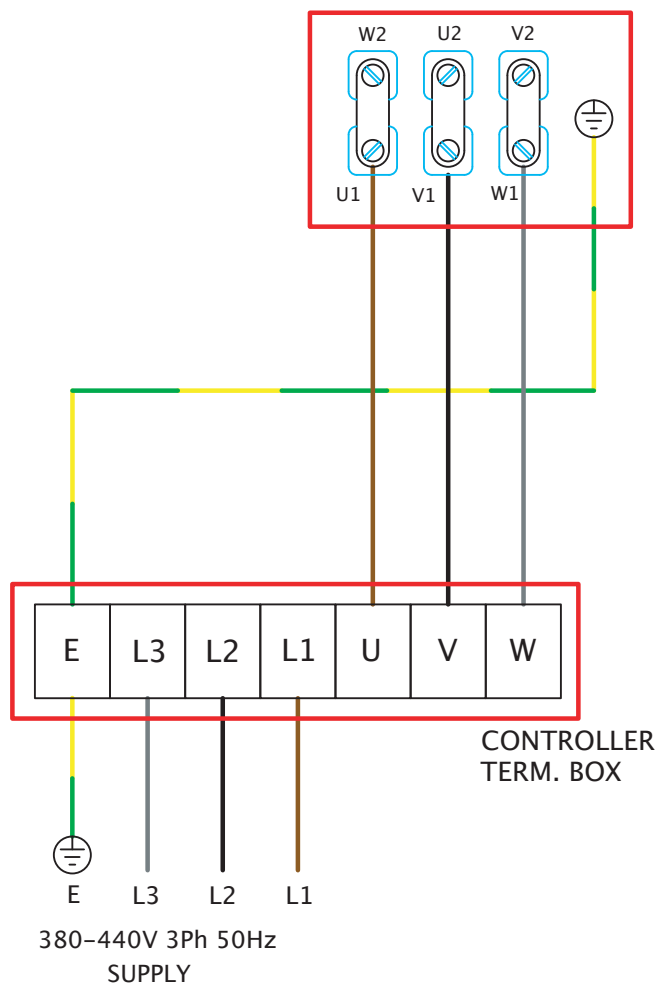

Wiring Diagrams

REVOLUTION SLC 220V-240V SINGLE PHASE

FIXED SPEED CONNECTION

Wiring Diagrams

REVOLUTION SLC 220V-240V SINGLE PHASE C/W EL31 / EL61 / EL101

VARIABLE SPEED CONNECTION SPEED CONTROLLER TYPES: 149-EL31 149-EL61 149-EL101

Wiring Diagrams

REVOLUTION SLC 220V-240V SINGLE PHASE C/W TC

VARIABLE SPEED CONNECTION SPEED CONTROLLER TYPES: 149-TC12 149-TC14 149-TC18 149-TC110

Wiring Diagrams

REVOLUTION SLC 380V-440V THREE PHASE

FIXED SPEED STAR CONNECTION

FIXED SPEED DELTA CONNECTION

Wiring Diagrams

REVOLUTION SLC 380V-440V DELTA THREE PHASE C/W TC

**VARIABLE SPEED
DELTA CONNECTION
CONTROLLER TYPE: 149-TC33
149-TC35
149-TC310**

Wiring Diagrams

REVOLUTION SLC 380V-440V STAR THREE PHASE C/W TC

**VARIABLE SPEED
STAR CONNECTION
CONTROLLER TYPE: 149-TC33
149-TC35
149-TC310**