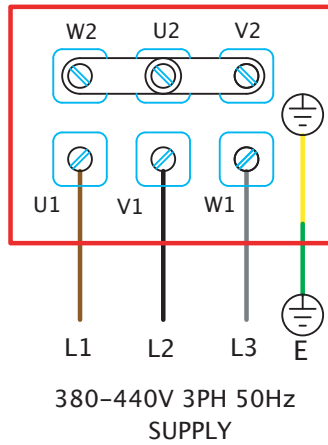

Wiring Diagrams

REVOLUTION SLC 220V-240V SINGLE PHASE

FIXED SPEED CONNECTION

Wiring Diagrams

REVOLUTION SLC 220V-240V SINGLE PHASE C/W EL31 / EL61 / EL101

VARIABLE SPEED CONNECTION SPEED CONTROLLER TYPES: 149-EL31 149-EL61 149-EL101

Wiring Diagrams

REVOLUTION SLC 220V-240V SINGLE PHASE C/W TC

VARIABLE SPEED CONNECTION SPEED CONTROLLER TYPES: 149-TC12 149-TC14 149-TC18 149-TC110

Wiring Diagrams

REVOLUTION SLC 380V-440V THREE PHASE

FIXED SPEED STAR CONNECTION

FIXED SPEED DELTA CONNECTION

Wiring Diagrams

REVOLUTION SLC 380V-440V DELTA THREE PHASE C/W TC

**VARIABLE SPEED
DELTA CONNECTION
CONTROLLER TYPE: 149-TC33
149-TC35
149-TC310**

Wiring Diagrams

REVOLUTION SLC 380V-440V STAR THREE PHASE C/W TC

**VARIABLE SPEED
STAR CONNECTION
CONTROLLER TYPE: 149-TC33
149-TC35
149-TC310**