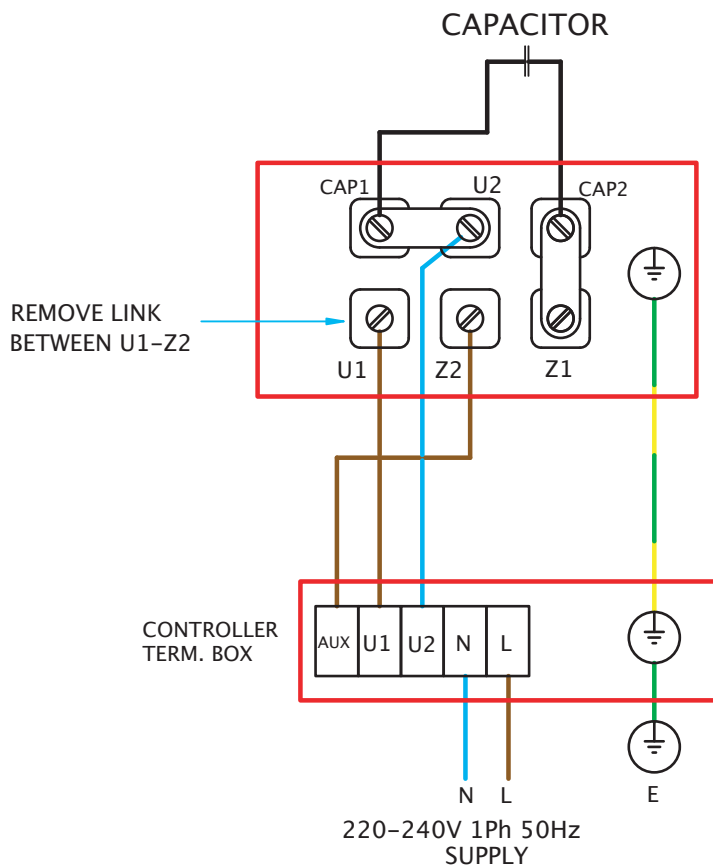

Wiring Diagrams

REVOLUTION SLC 220V-240V SINGLE PHASE

FIXED SPEED CONNECTION

Wiring Diagrams

REVOLUTION SLC 220V-240V SINGLE PHASE C/W EL31 / EL61 / EL101

VARIABLE SPEED CONNECTION SPEED CONTROLLER TYPES: 149-EL31 149-EL61 149-EL101

Wiring Diagrams

REVOLUTION SLC 220V-240V SINGLE PHASE C/W TC

VARIABLE SPEED CONNECTION SPEED CONTROLLER TYPES: 149-TC12 149-TC14 149-TC18 149-TC110

Wiring Diagrams

REVOLUTION SLC 380V-440V THREE PHASE

FIXED SPEED STAR CONNECTION

FIXED SPEED DELTA CONNECTION

Wiring Diagrams

REVOLUTION SLC 380V-440V DELTA THREE PHASE C/W TC

**VARIABLE SPEED
DELTA CONNECTION
CONTROLLER TYPE: 149-TC33
149-TC35
149-TC310**

Wiring Diagrams

REVOLUTION SLC 380V-440V STAR THREE PHASE C/W TC

**VARIABLE SPEED
STAR CONNECTION
CONTROLLER TYPE: 149-TC33
149-TC35
149-TC310**