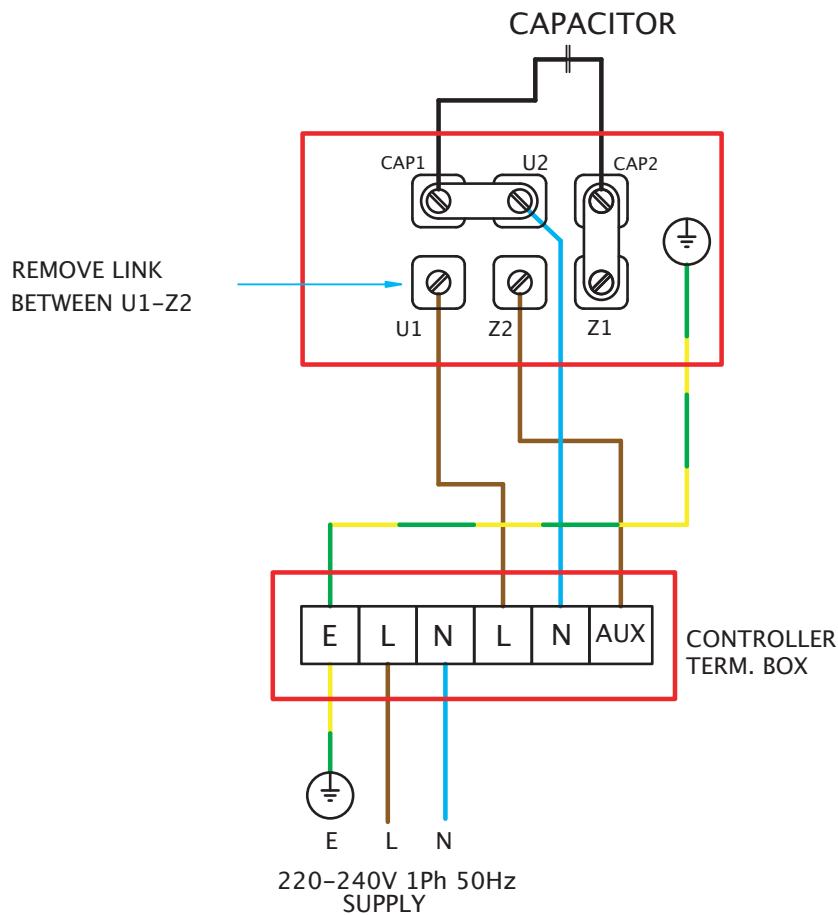

Wiring Diagrams

REVOLUTION SLC 220V-240V SINGLE PHASE

FIXED SPEED CONNECTION

Wiring Diagrams

REVOLUTION SLC 220V-240V SINGLE PHASE C/W EL31 / EL61 / EL101

VARIABLE SPEED CONNECTION SPEED CONTROLLER TYPES: 149-EL31 149-EL61 149-EL101

Wiring Diagrams

REVOLUTION SLC 220V-240V SINGLE PHASE C/W TC

VARIABLE SPEED CONNECTION SPEED CONTROLLER TYPES: 149-TC12 149-TC14 149-TC18 149-TC110

Wiring Diagrams

REVOLUTION SLC 380V-440V THREE PHASE

FIXED SPEED STAR CONNECTION

FIXED SPEED DELTA CONNECTION

Wiring Diagrams

REVOLUTION SLC 380V-440V DELTA THREE PHASE C/W TC

**VARIABLE SPEED
DELTA CONNECTION
CONTROLLER TYPE: 149-TC33
149-TC35
149-TC310**

Wiring Diagrams

REVOLUTION SLC 380V-440V STAR THREE PHASE C/W TC

**VARIABLE SPEED
STAR CONNECTION
CONTROLLER TYPE: 149-TC33
149-TC35
149-TC310**