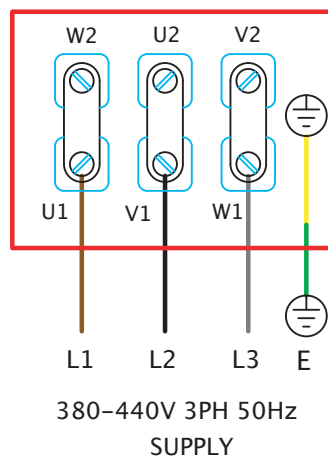

Wiring Diagrams

REVOLUTION SLC 220V-240V SINGLE PHASE

FIXED SPEED CONNECTION

Wiring Diagrams

REVOLUTION SLC 220V-240V SINGLE PHASE C/W EL31 / EL61 / EL101

VARIABLE SPEED CONNECTION SPEED CONTROLLER TYPES: 149-EL31 149-EL61 149-EL101

Wiring Diagrams

REVOLUTION SLC 220V-240V SINGLE PHASE C/W TC

VARIABLE SPEED CONNECTION SPEED CONTROLLER TYPES: 149-TC12 149-TC14 149-TC18 149-TC110

Wiring Diagrams

REVOLUTION SLC 380V-440V THREE PHASE

FIXED SPEED STAR CONNECTION

FIXED SPEED DELTA CONNECTION

Wiring Diagrams

REVOLUTION SLC 380V-440V DELTA THREE PHASE C/W TC

**VARIABLE SPEED
DELTA CONNECTION
CONTROLLER TYPE: 149-TC33
149-TC35
149-TC310**

Wiring Diagrams

REVOLUTION SLC 380V-440V STAR THREE PHASE C/W TC

**VARIABLE SPEED
STAR CONNECTION
CONTROLLER TYPE: 149-TC33
149-TC35
149-TC310**