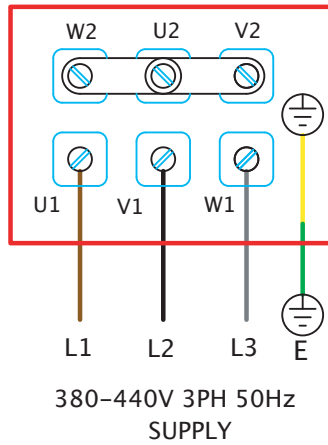

# Wiring Diagrams

## SMOKEVENT SLCS 380V-440V THREE PHASE

### FIXED SPEED STAR CONNECTION

### FIXED SPEED DELTA CONNECTION