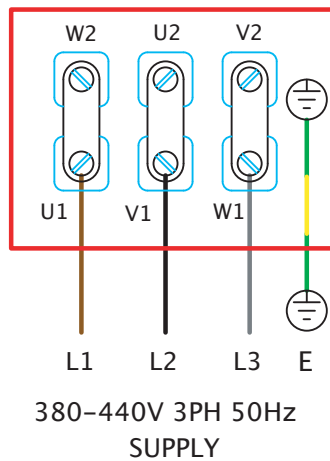

FIXED SPEED DELTA CONNECTION