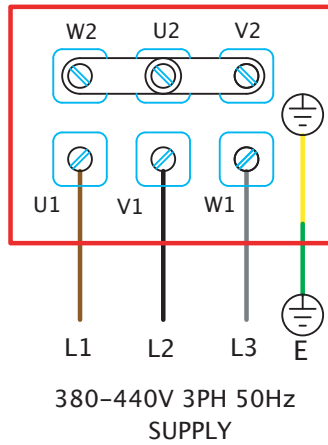

Wiring Diagrams

MULTIFLOW SMB 380V-440V THREE PHASE

FIXED SPEED STAR CONNECTION