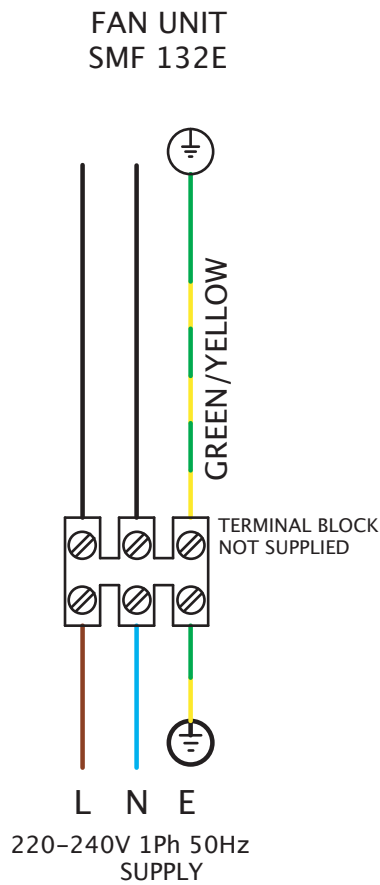

Wiring Diagrams

MINIFLOW SMF 220V-240V SINGLE PHASE

FIXED SPEED CONNECTION

Wiring Diagrams

MINIFLOW SMF 220V-240V SINGLE PHASE C/W EL31

VARIABLE SPEED CONNECTION CONTROLLER TYPES: 149-EL31