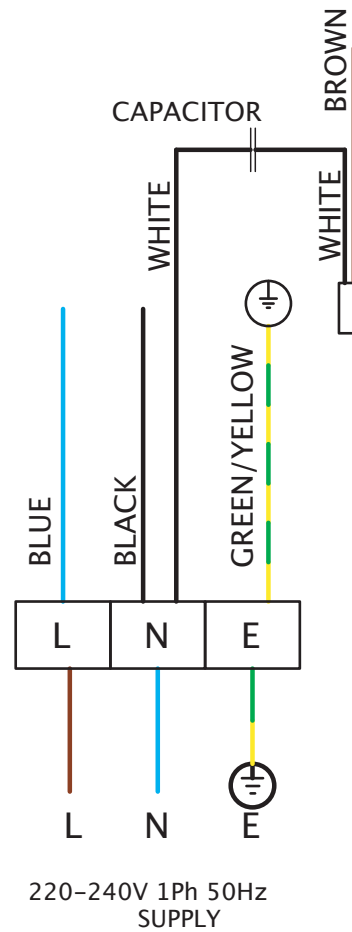

Wiring Diagrams

MINIFLOW SMF 220V-240V SINGLE PHASE

FIXED SPEED CONNECTION

Wiring Diagrams

MINIFLOW SMF 220V-240V SINGLE PHASE C/W EL31

VARIABLE SPEED CONNECTION CONTROLLER TYPES: 149-EL31