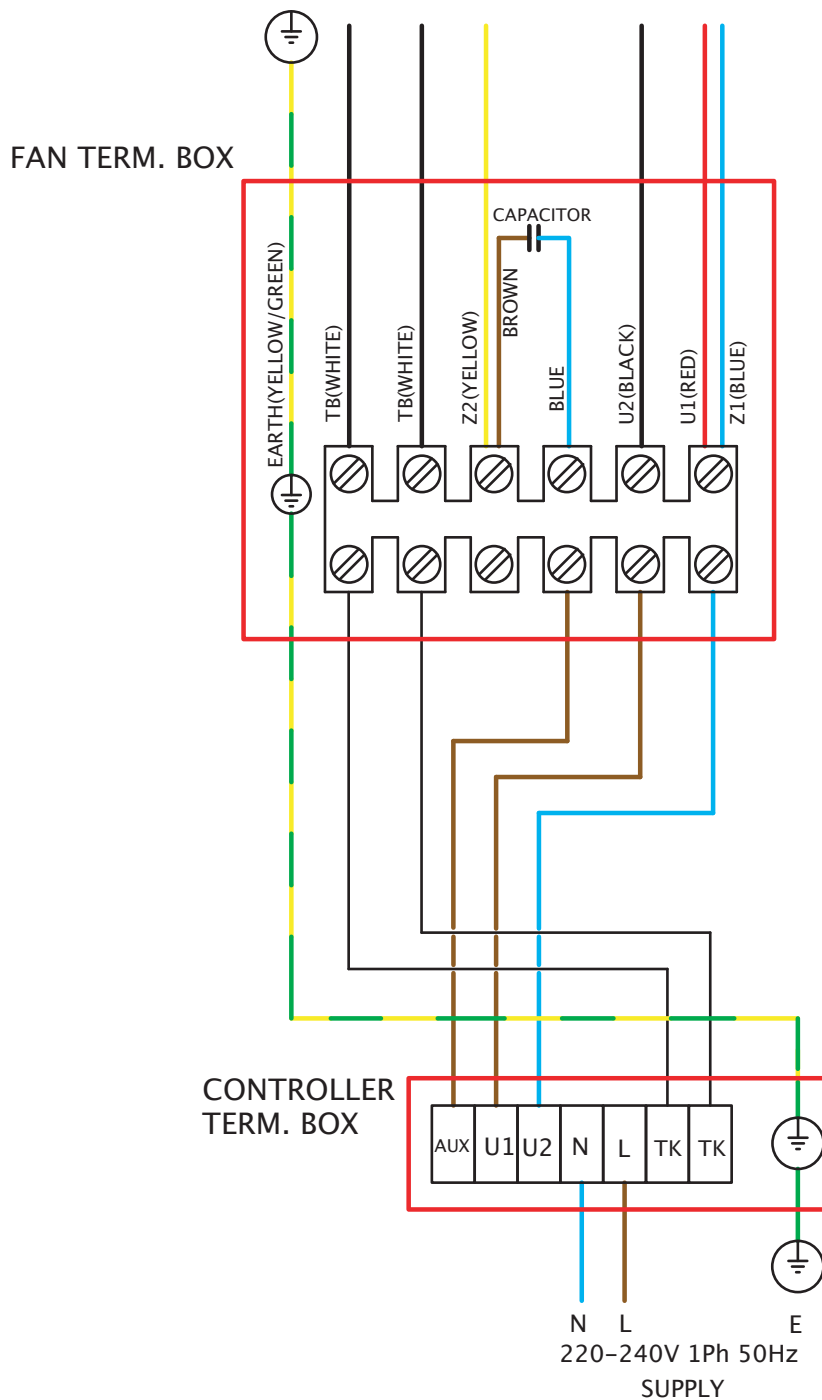

Wiring Diagrams

COMPACT SPE 220V-240V SINGLE PHASE

FIXED SPEED CONNECTION

Wiring Diagrams

COMPACT SPE 220V-240V SINGLE PHASE C/W EL31TK / EL61TK

VARIABLE SPEED CONNECTION CONTROLLER TYPES: 149-EL31TK 149-EL61TK

Wiring Diagrams

COMPACT SPE 220V-240V SINGLE PHASE C/W TC

VARIABLE SPEED CONNECTION
CONTROLLER TYPES: 149-TC14
149-TC14
149-TC18
149-TC110