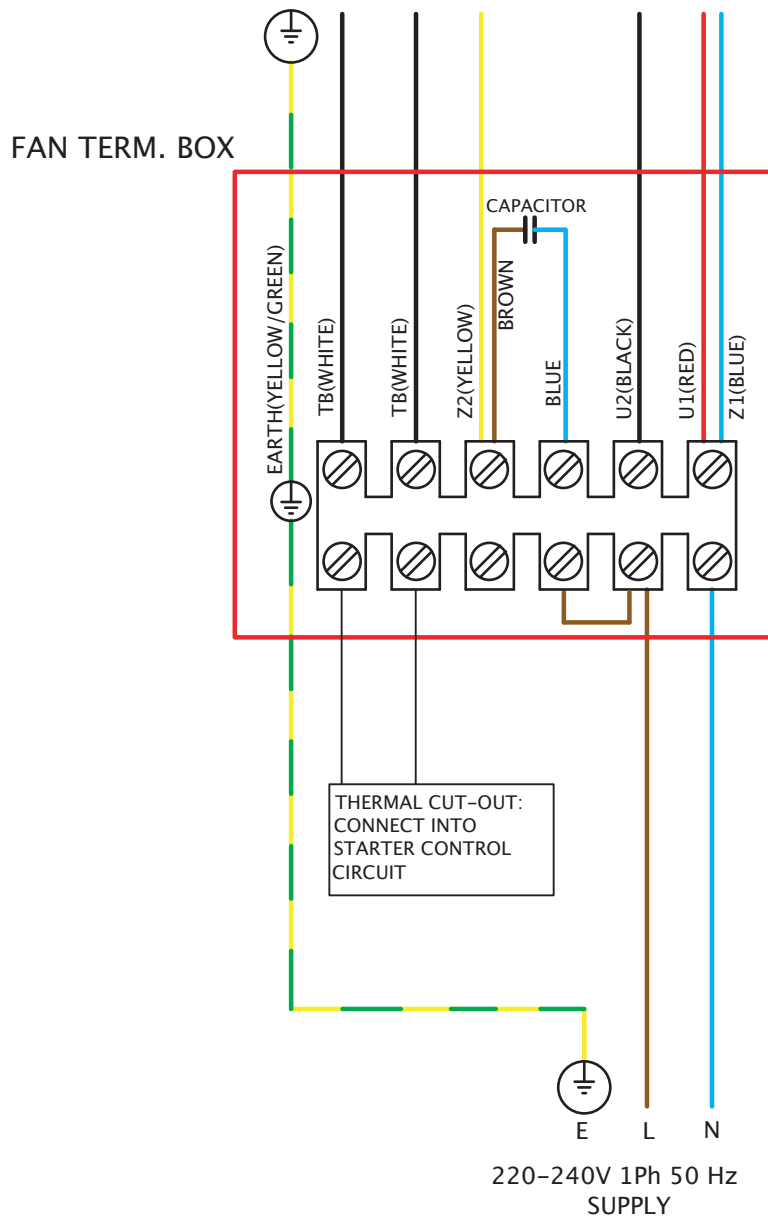

Wiring Diagrams

COMPACT SPE 220V-240V SINGLE PHASE

FIXED SPEED CONNECTION

Wiring Diagrams

COMPACT SPE 220V-240V SINGLE PHASE C/W EL31TK / EL61TK

VARIABLE SPEED CONNECTION CONTROLLER TYPES: 149-EL31TK 149-EL61TK

Wiring Diagrams

COMPACT SPE 220V-240V SINGLE PHASE C/W TC

VARIABLE SPEED CONNECTION
CONTROLLER TYPES: 149-TC14
149-TC14
149-TC18
149-TC110