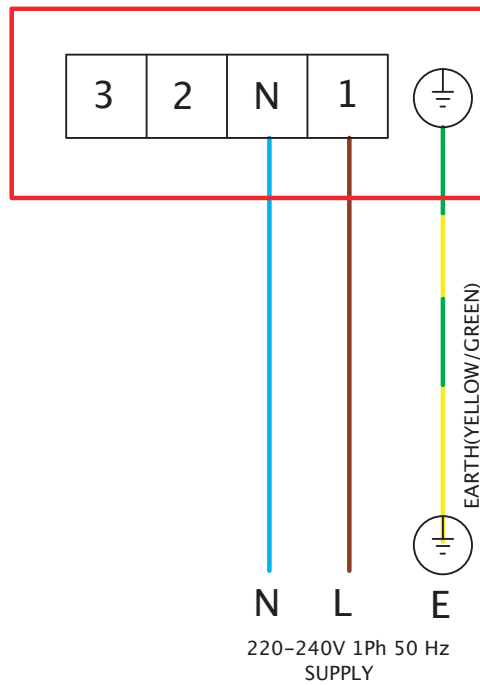

Wiring Diagrams

SINGLEFLOW SSBD 220V-240V SINGLE PHASE

FIXED SPEED CONNECTION

Wiring Diagrams

SINGLEFLOW SSBD 380V-440V THREE PHASE

FIXED SPEED CONNECTION