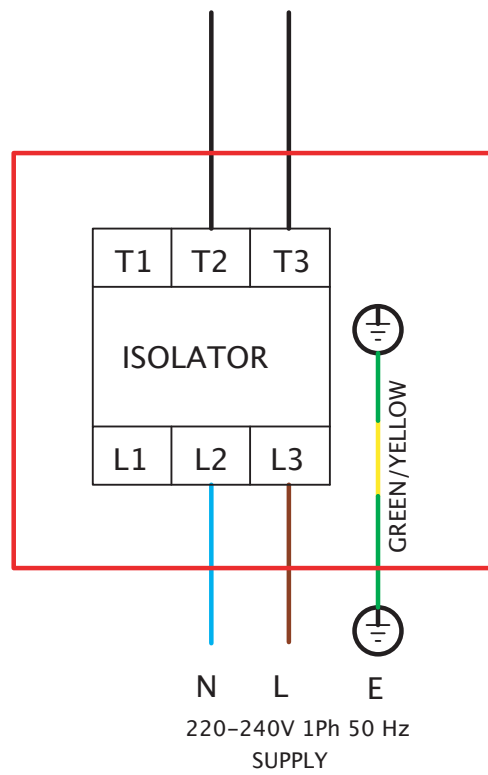

# Wiring Diagrams

## SINGLEFLOW SSBR 220V-240V SINGLE PHASE

### FIXED SPEED CONNECTION 1PH BELT DRIVE FAN

## SINGLEFLOW SSBR 380V-440V THREE PHASE