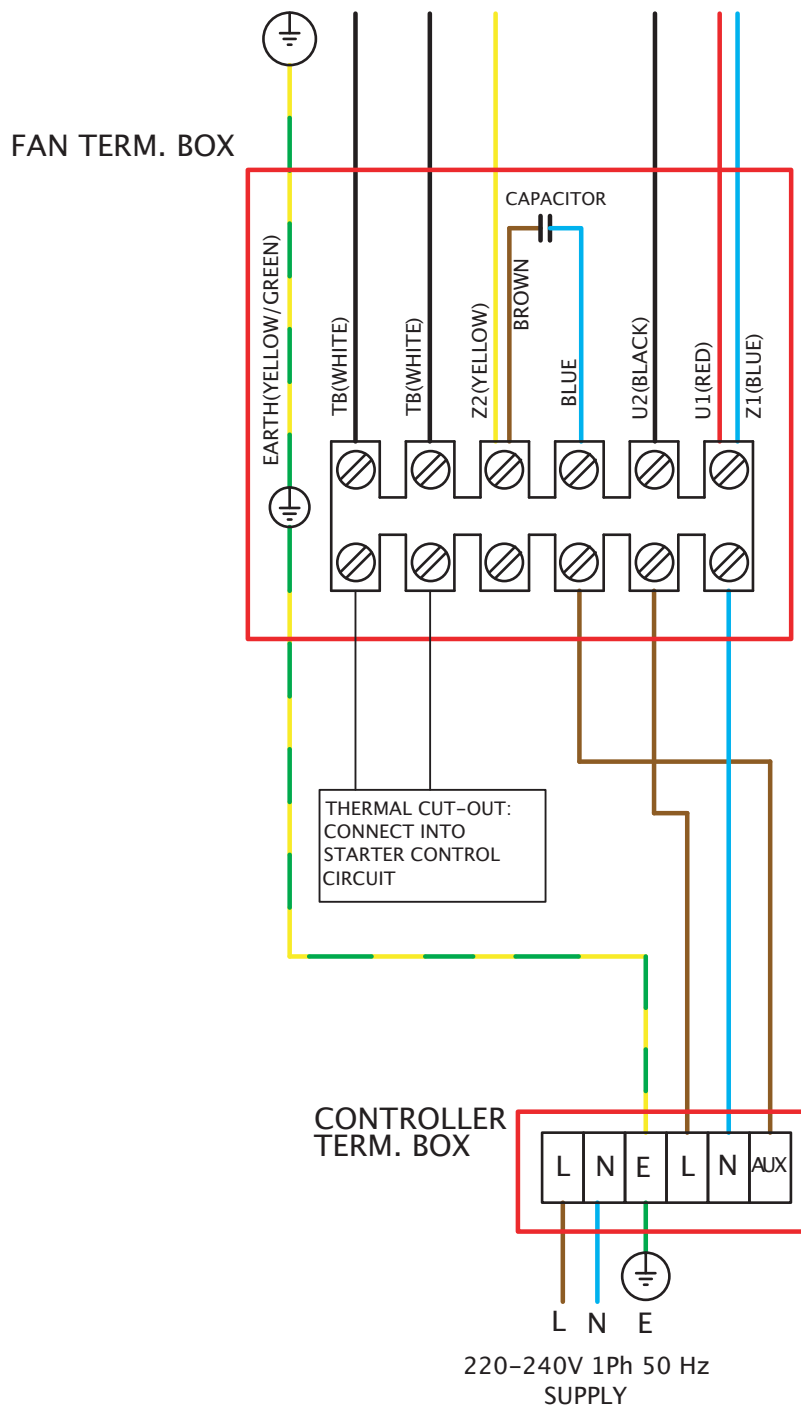

# Wiring Diagrams

## SKYFLOW SSFV 220V-240V SINGLE PHASE C/W EL31TK / EL61TK

### VARIABLE SPEED CONNECTION CONTROLLER TYPES: 149-TC12 149-TC14 149-TC18 149-TC110