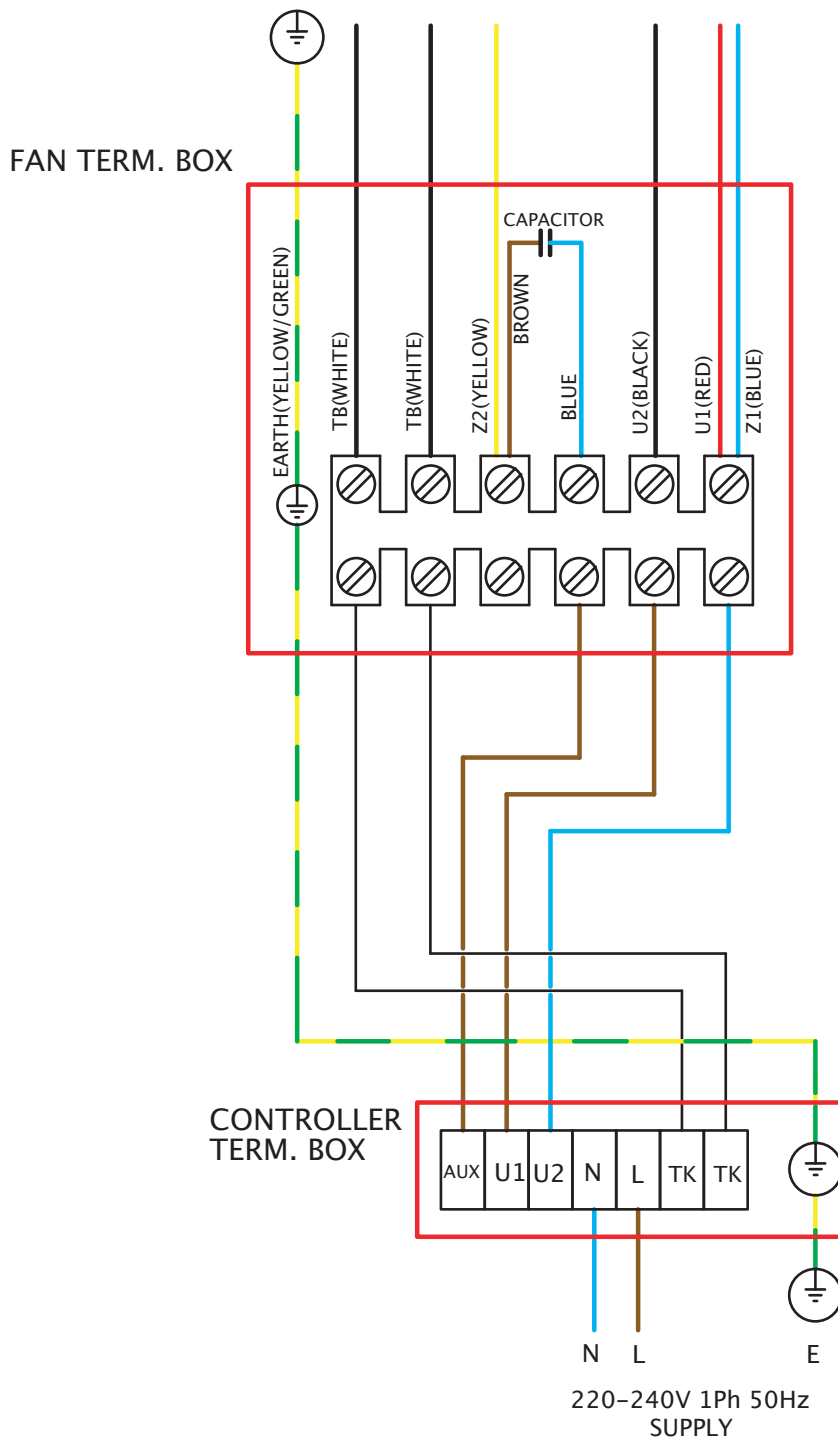

Wiring Diagrams

SKYFLOW SSFV 220V-240V SINGLE PHASE C/W EL31TK / EL61TK

VARIABLE SPEED CONNECTION CONTROLLER TYPES: 149-EL31TK 149-EL61TK