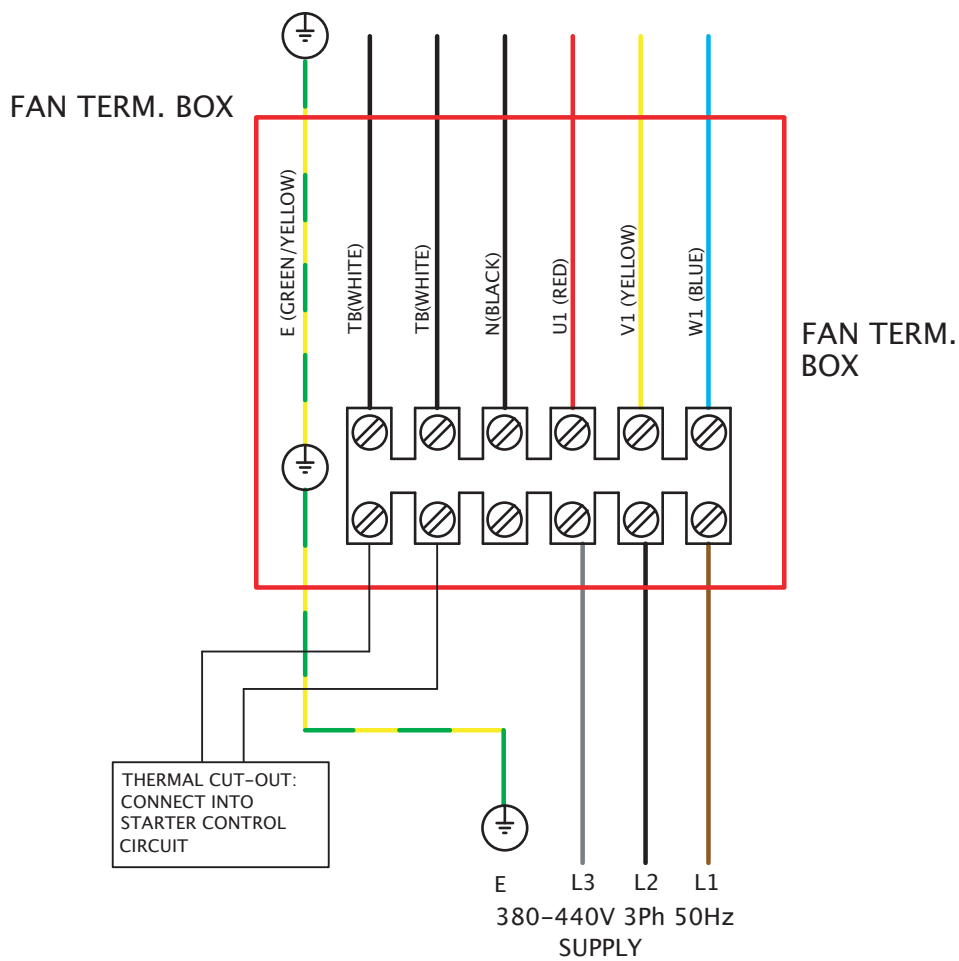

Wiring Diagrams

SKYFLOW SSFV 380V-440V THREE PHASE

FIXED SPEED CONNECTION